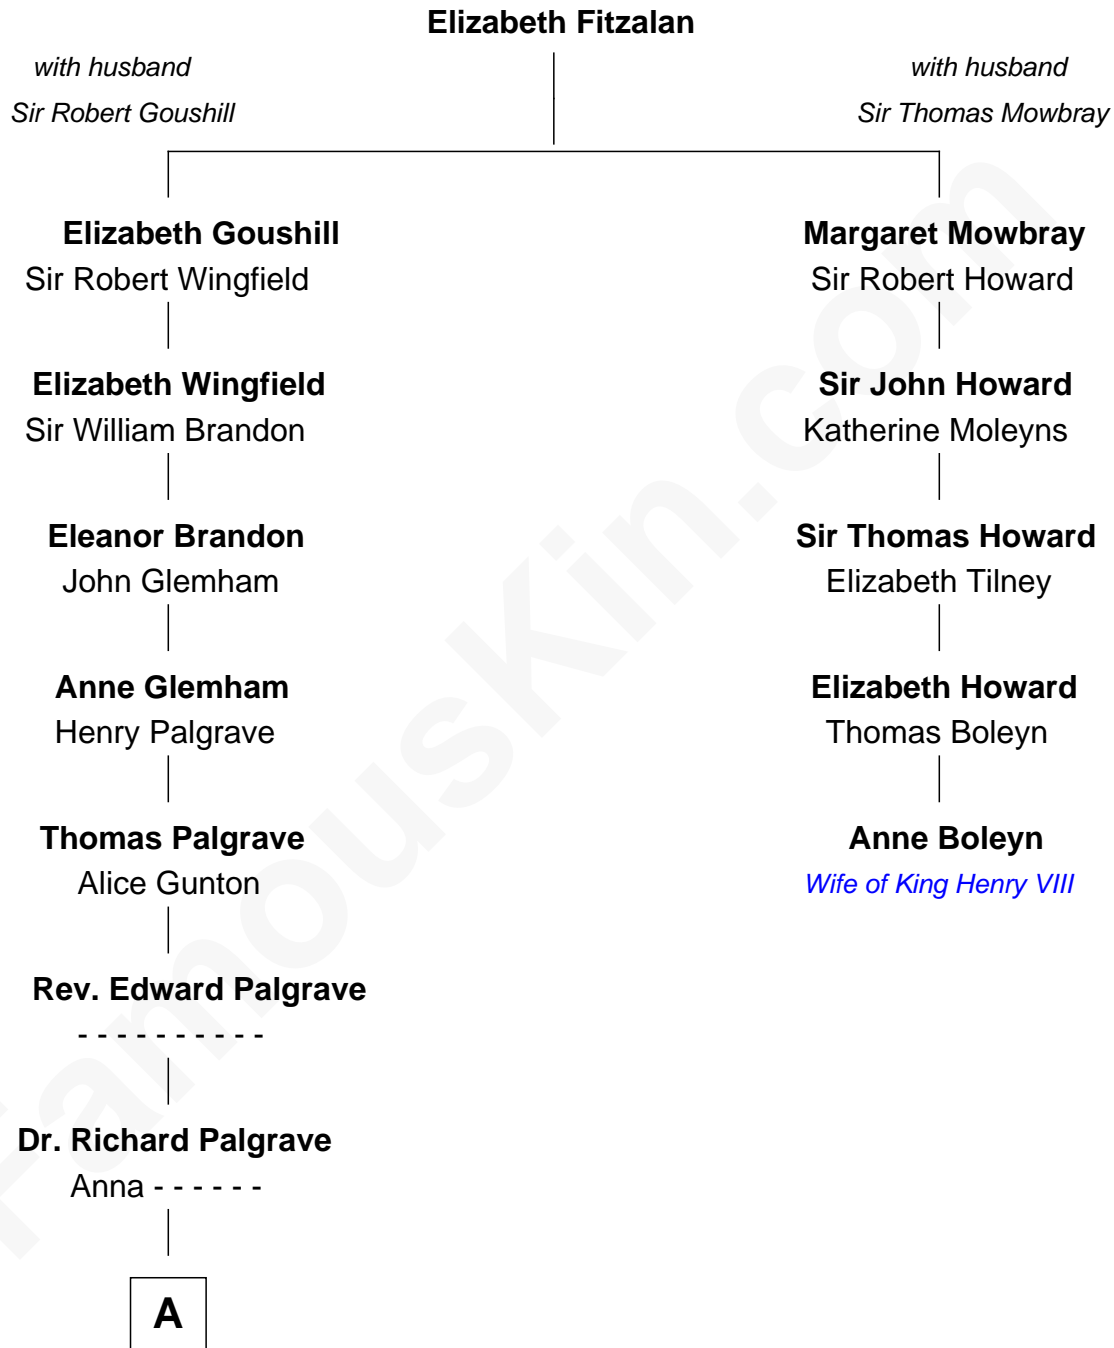

FamousKin.com
Relationship Chart of
Franklin D. Roosevelt
32nd U.S. President

4th cousin 11 times removed of

Anne Boleyn
2nd Wife of King Henry VIII

A

—
Sarah Palgrave

Dr. John Alcock

—
Joanna Alcock

Ephraim Hunt

—
Elizabeth Hunt

Lemuel Pope

—
Mercy Pope

Caleb Church

—
Joseph Church

Deborah Perry

—
Deborah P. Church

Warren Delano