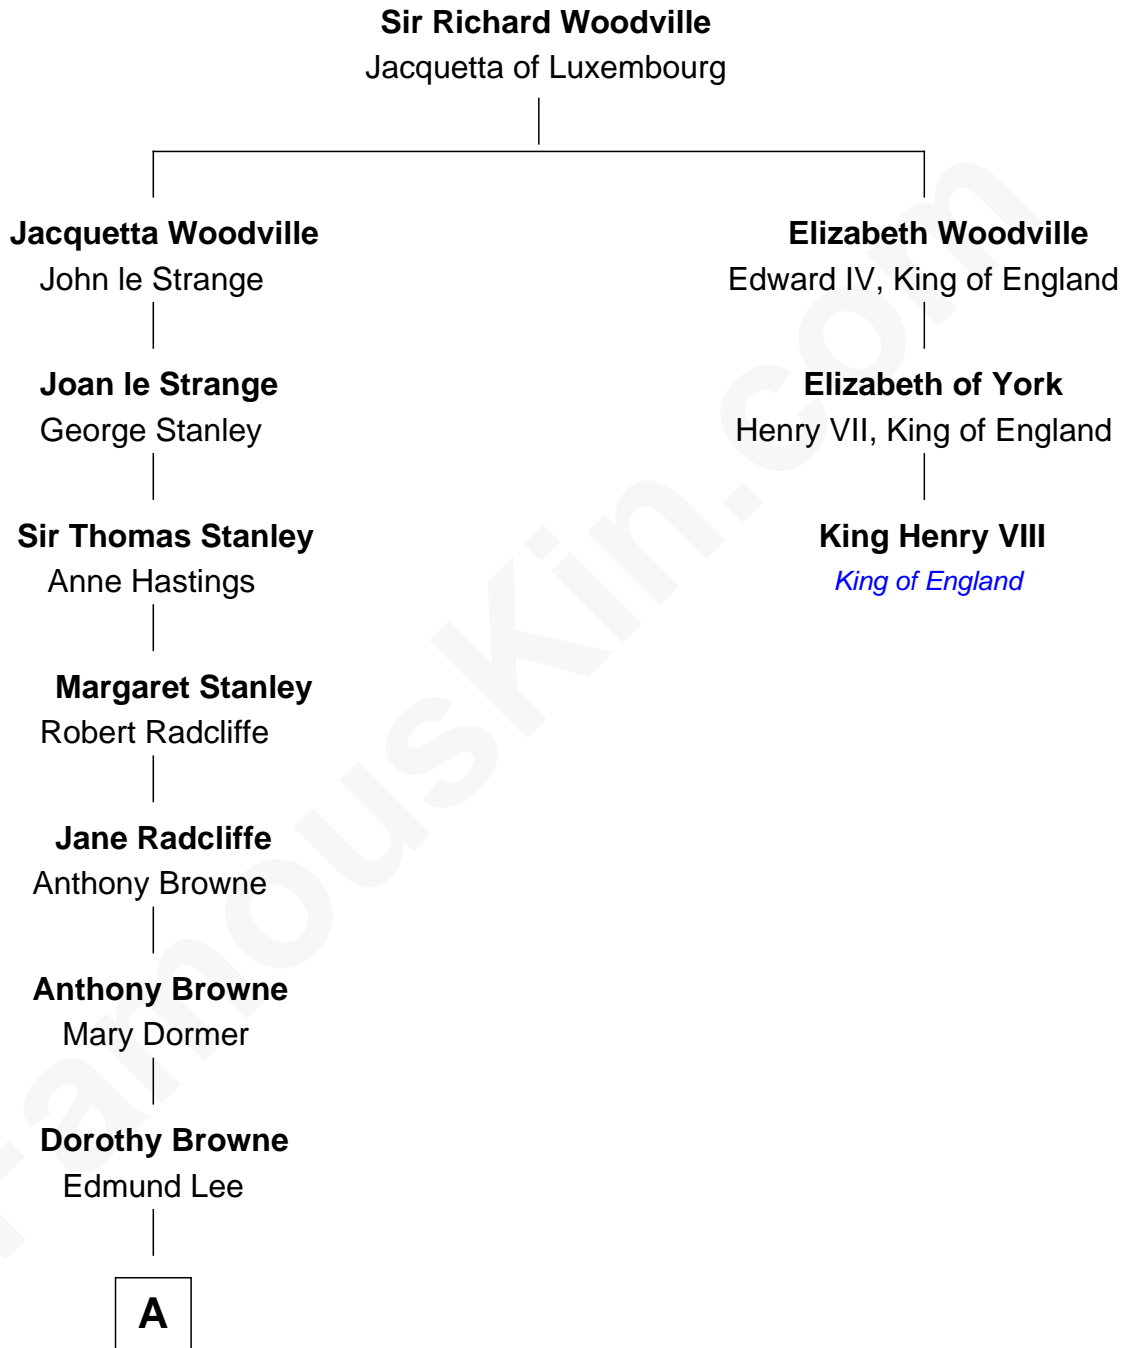

**FamousKin.com**  
**Relationship Chart of**  
**Franklin D. Roosevelt**  
*32nd U.S. President*

**2nd cousin 14 times removed of**  
**King Henry VIII**  
*King of England*

**A**

**Dorothy Lee**  
Sir John Temple

**Mary Temple**  
Robert Nelson

**John Nelson**  
Elizabeth Tailer

**Rebecca Nelson**  
Henry Lloyd

**Margaret Lloyd**  
William Henry Smith

**Rebecca Smith**  
John Aspinwall

**John Aspinwall**  
Susan Howland

**Mary Rebecca Aspinwall**  
Isaac Daniel Roosevelt

**James Roosevelt**  
Sara Delano

**Franklin D. Roosevelt**  
*32nd U.S. President*