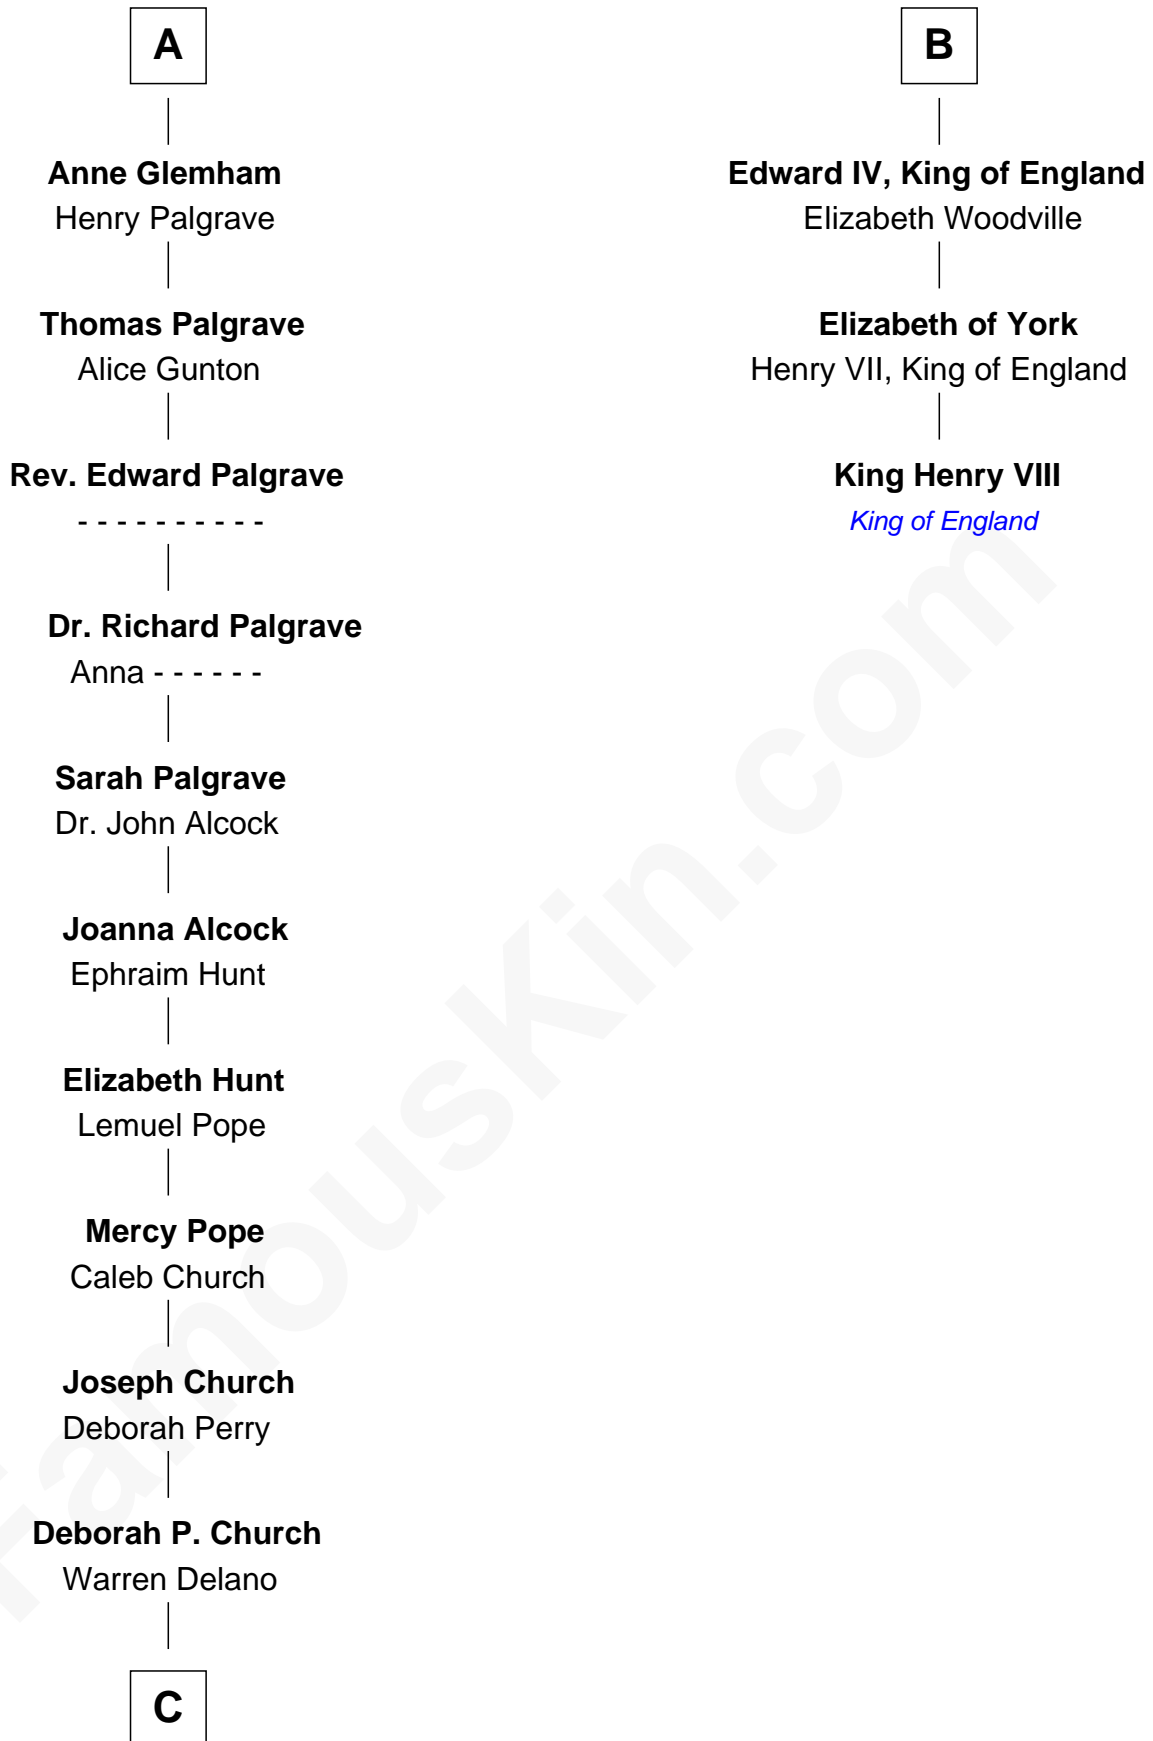

FamousKin.com
Relationship Chart of
Franklin D. Roosevelt
32nd U.S. President

9th cousin 10 times removed of
King Henry VIII
King of England

Thomas de Clare
 Juliana FitzMaurice

C

—
Warren Delano
Catharine Robbins Lyman

—
Sara Delano
James Roosevelt

—
Franklin D. Roosevelt
32nd U.S. President

FamousKin.com