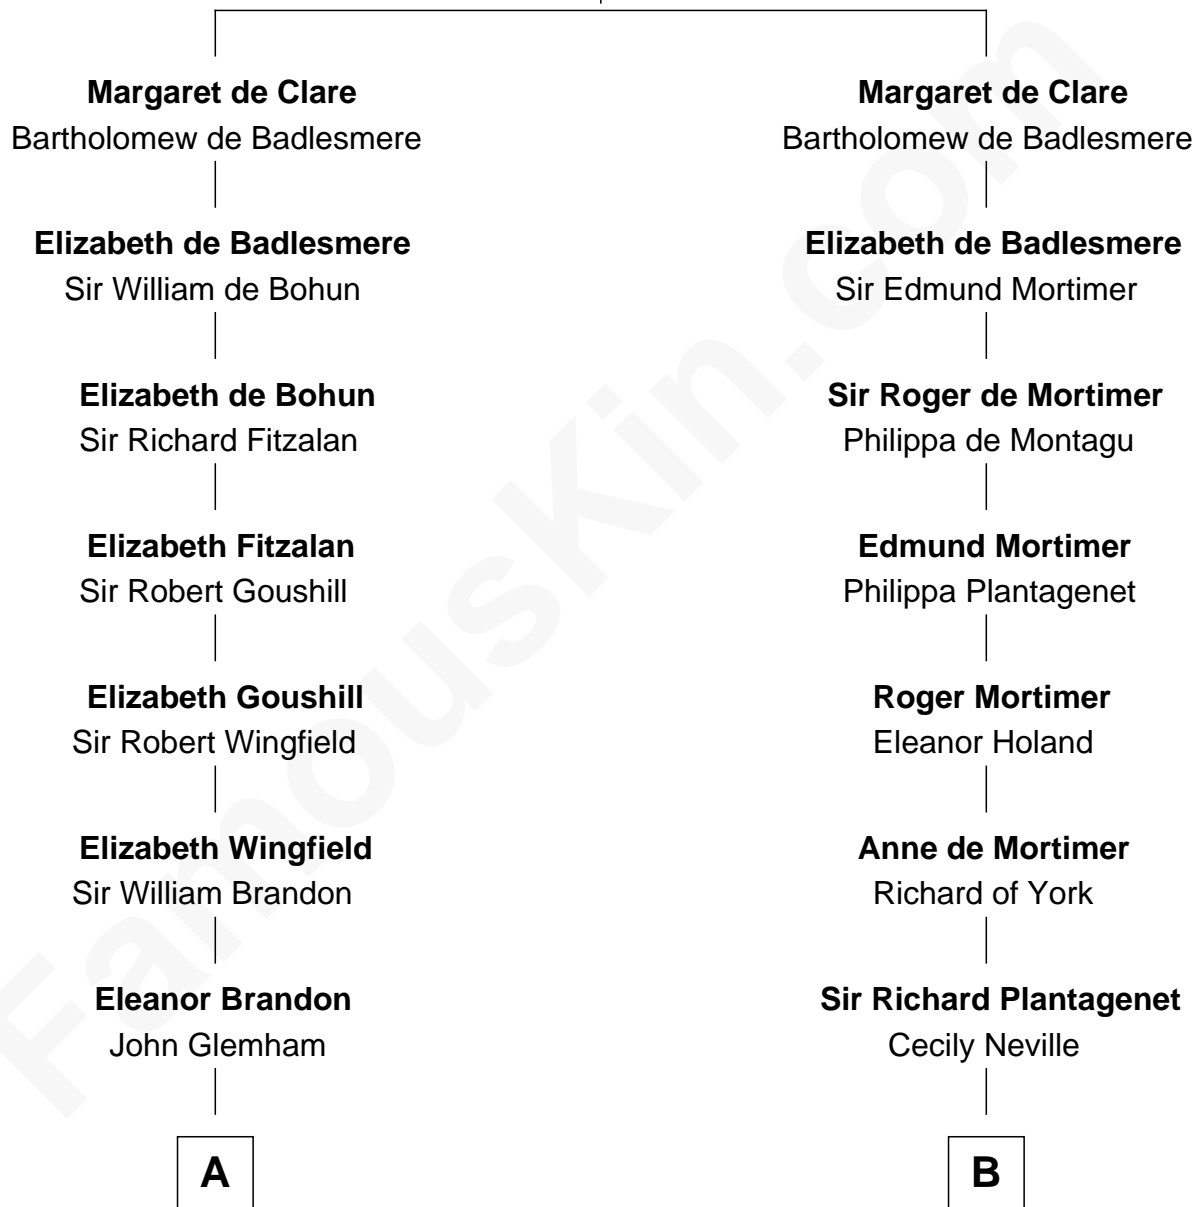

FamousKin.com
Relationship Chart of
Franklin D. Roosevelt
32nd U.S. President

9th cousin 10 times removed of
King Henry VIII
King of England

Thomas de Clare
 Juliana FitzMaurice

C

—
Warren Delano
Catharine Robbins Lyman

—
Sara Delano
James Roosevelt

—
Franklin D. Roosevelt
32nd U.S. President

FamousKin.com