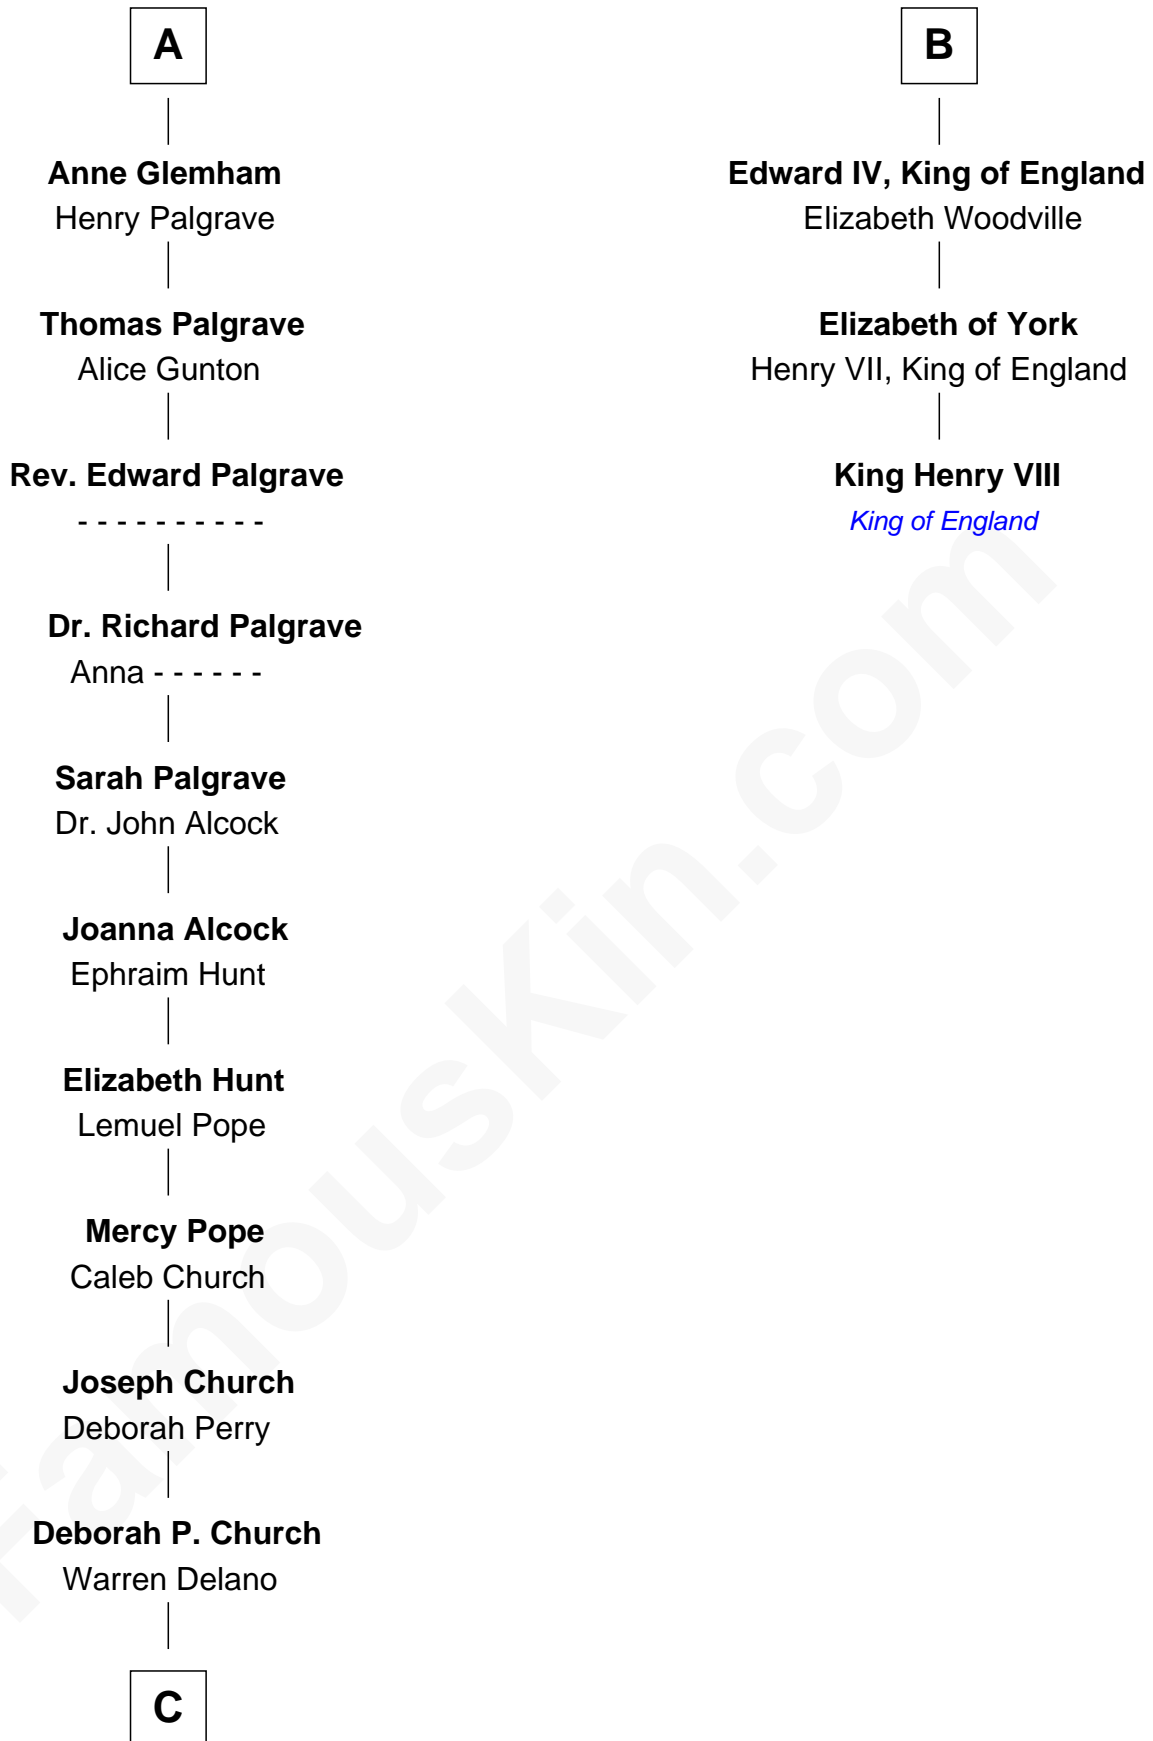

**FamousKin.com**  
**Relationship Chart of**  
**Franklin D. Roosevelt**  
*32nd U.S. President*

9th cousin 10 times removed of  
**King Henry VIII**  
*King of England*

**Gunselm de Badlesmere**

**C**

—  
**Warren Delano**  
Catharine Robbins Lyman

—  
**Sara Delano**  
James Roosevelt

—  
**Franklin D. Roosevelt**  
*32nd U.S. President*

FamousKin.com