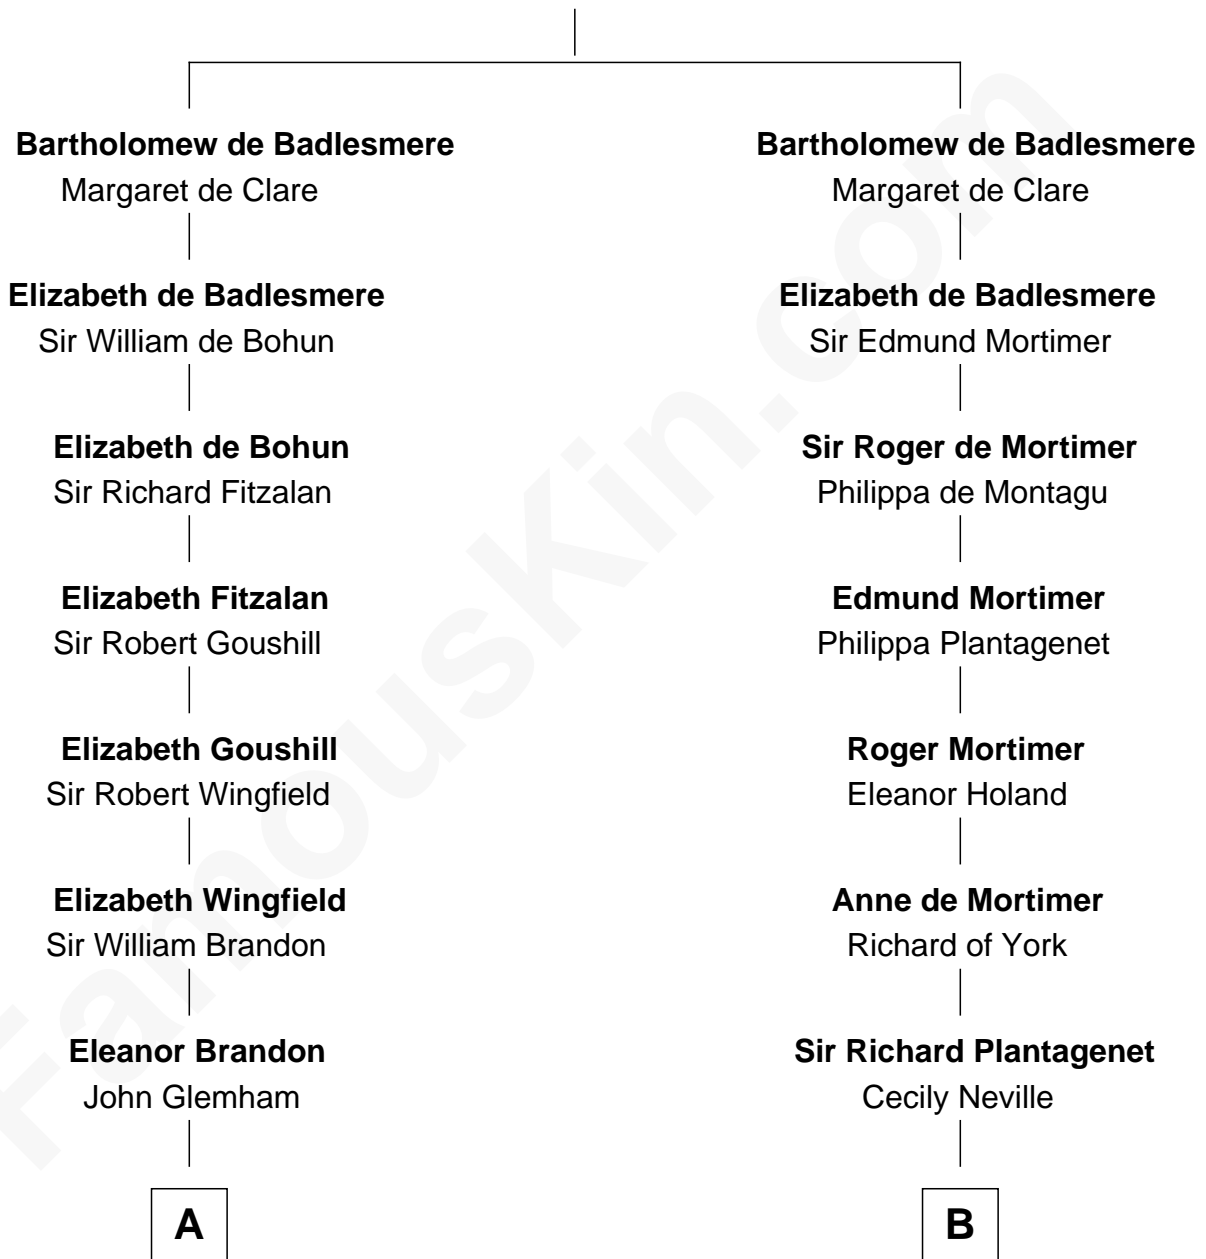

**FamousKin.com**  
**Relationship Chart of**  
**Franklin D. Roosevelt**  
*32nd U.S. President*

9th cousin 10 times removed of  
**King Henry VIII**  
*King of England*

**Gunselm de Badlesmere**

**C**

—  
**Warren Delano**  
Catharine Robbins Lyman

—  
**Sara Delano**  
James Roosevelt

—  
**Franklin D. Roosevelt**  
*32nd U.S. President*

FamousKin.com