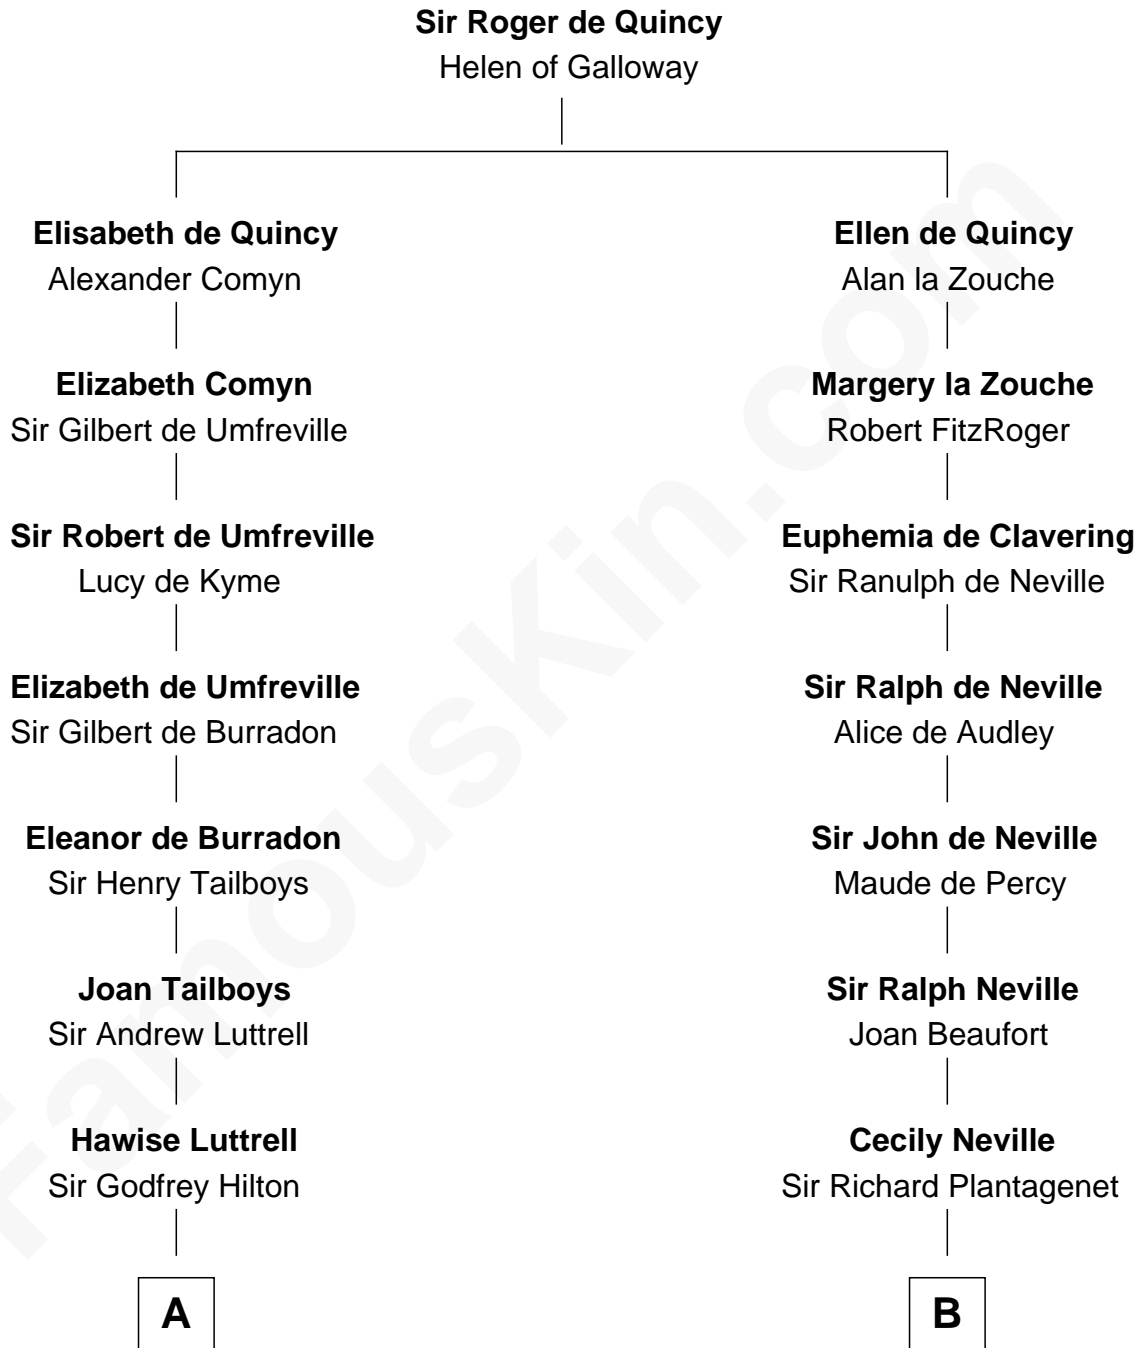

FamousKin.com
Relationship Chart of
Franklin D. Roosevelt
32nd U.S. President

9th cousin 12 times removed of
King Henry VIII
King of England

C

—
Edward Hutchinson Robbins

Elizabeth Murray

—
Anne Jean Robbins

Judge Joseph Lyman

—
Catharine Robbins Lyman

Warren Delano

—
Sara Delano

James Roosevelt

—
Franklin D. Roosevelt

32nd U.S. President

FamousKin.com