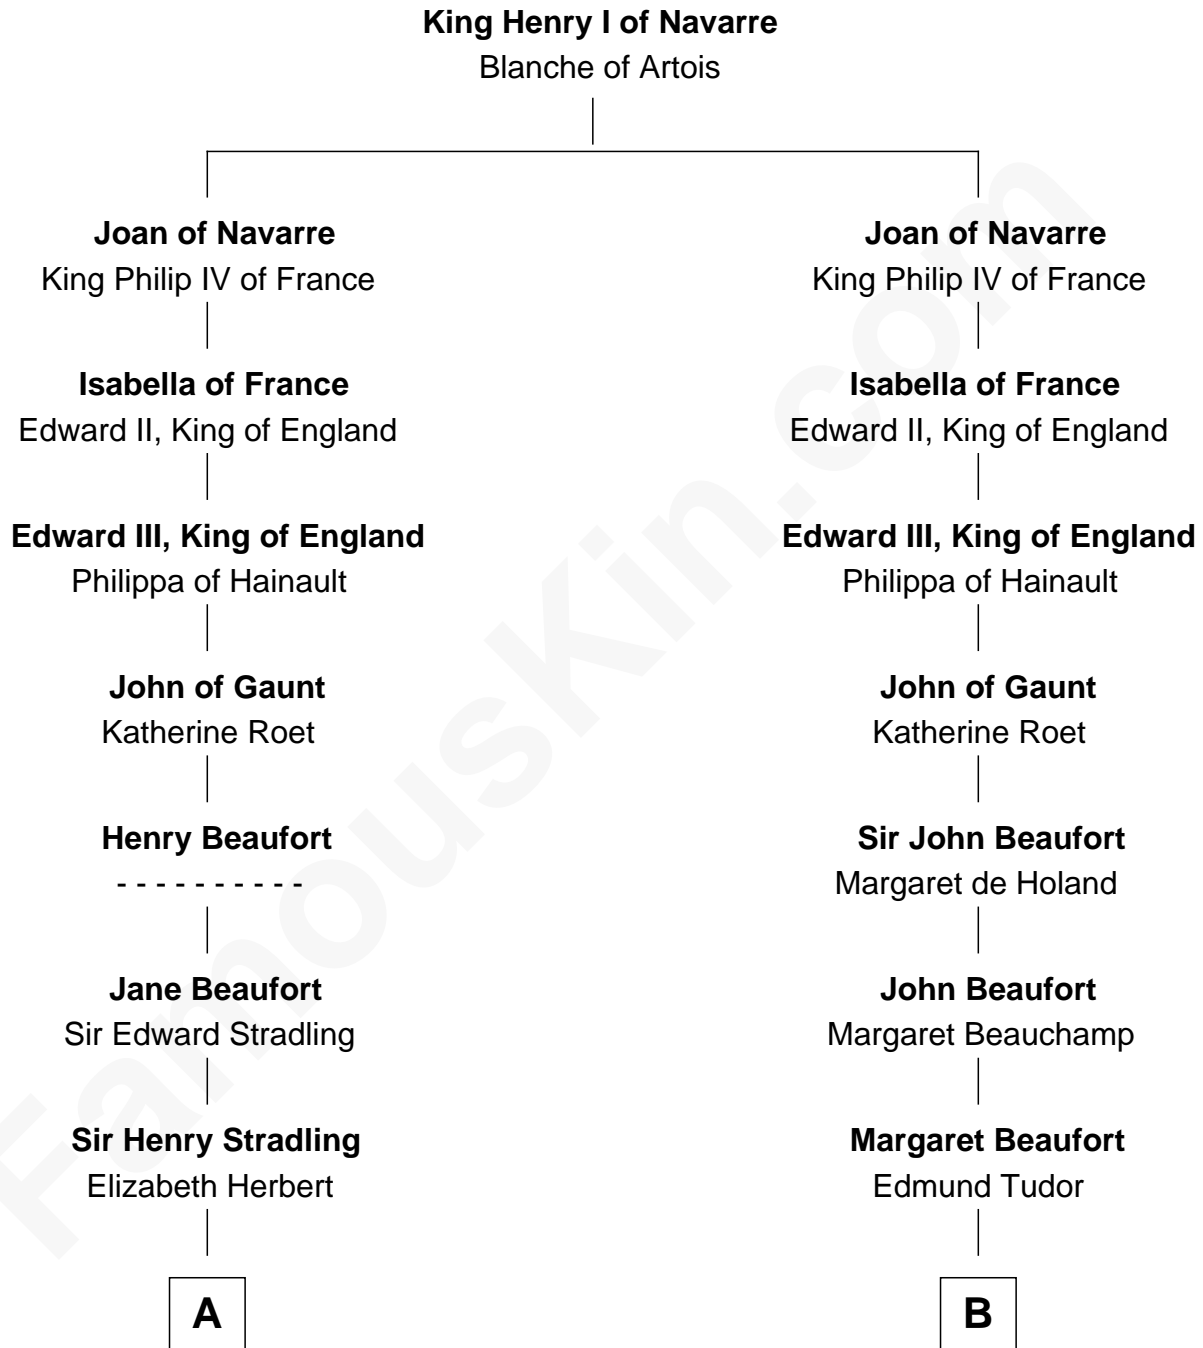

FamousKin.com
Relationship Chart of
Franklin D. Roosevelt
32nd U.S. President

8th cousin 13 times removed of
King Henry VIII
King of England

C

Rebecca Smith

John Aspinwall

John Aspinwall

Susan Howland

Mary Rebecca Aspinwall

Isaac Daniel Roosevelt

James Roosevelt

Sara Delano

Franklin D. Roosevelt

32nd U.S. President

FamousKin.com