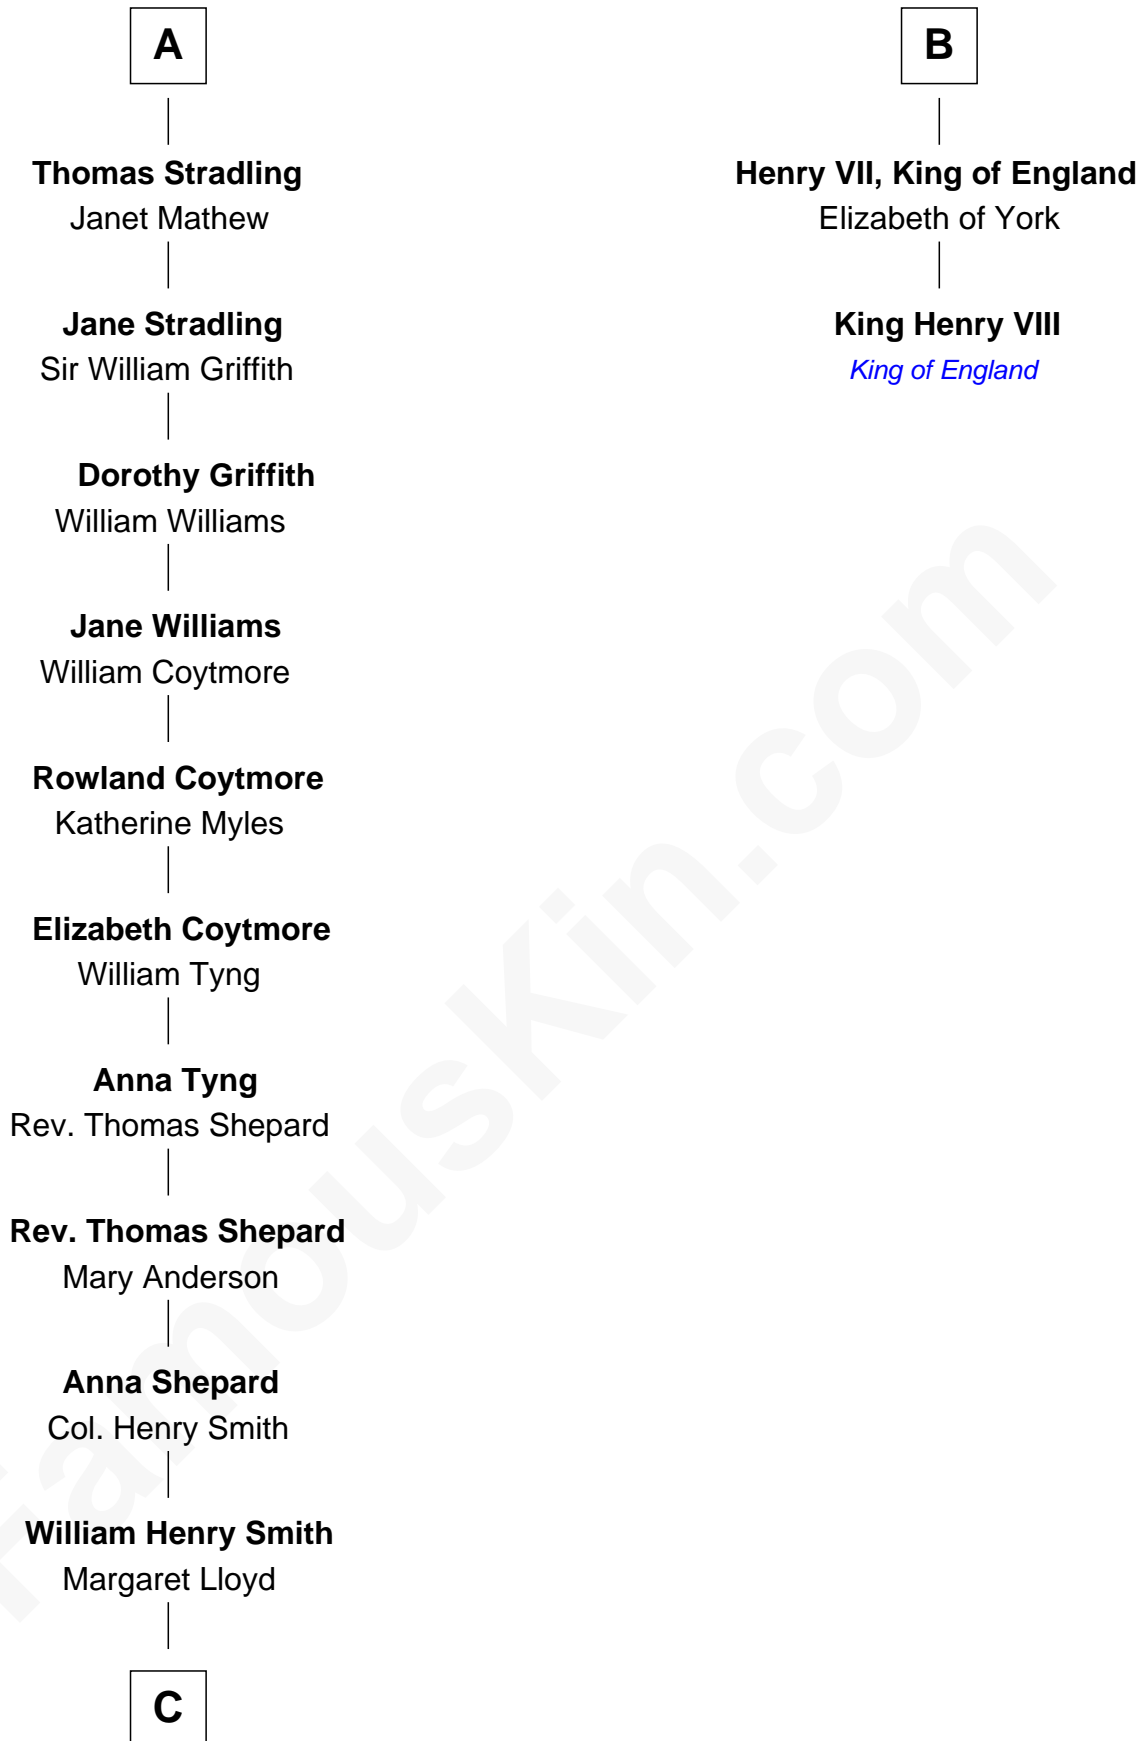

FamousKin.com
Relationship Chart of
Franklin D. Roosevelt
32nd U.S. President

8th cousin 13 times removed of
King Henry VIII
King of England

C

Rebecca Smith

John Aspinwall

John Aspinwall

Susan Howland

Mary Rebecca Aspinwall

Isaac Daniel Roosevelt

James Roosevelt

Sara Delano

Franklin D. Roosevelt

32nd U.S. President

FamousKin.com