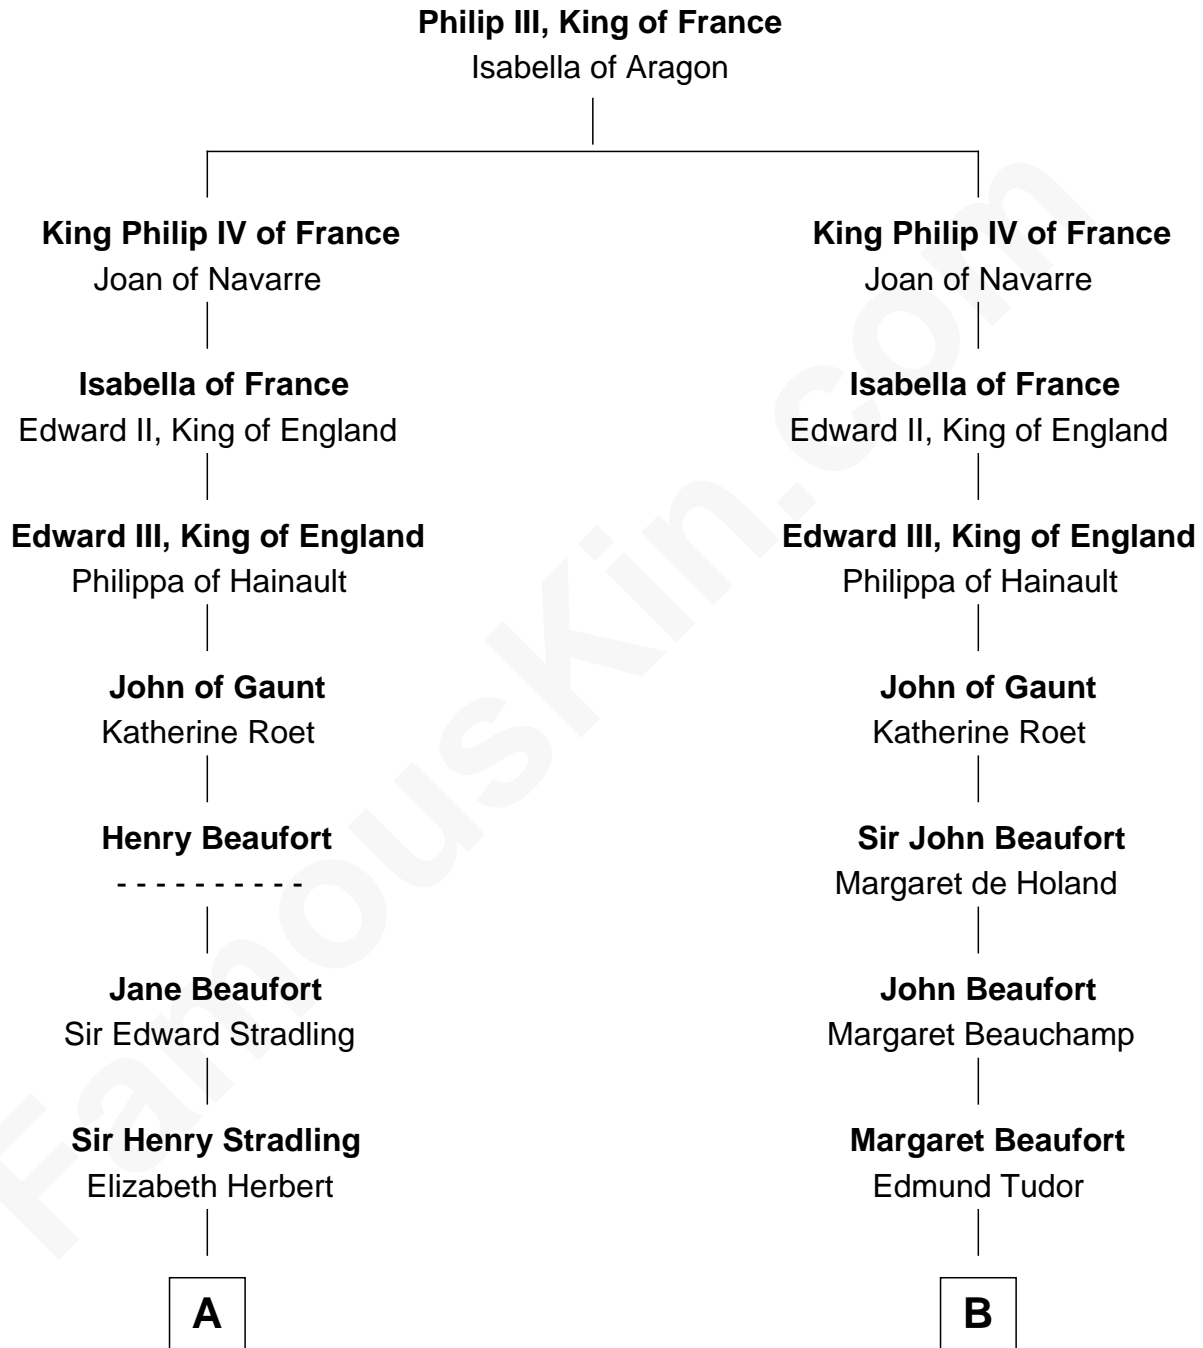

FamousKin.com
Relationship Chart of
Franklin D. Roosevelt
32nd U.S. President

8th cousin 13 times removed of
King Henry VIII
King of England

C

Rebecca Smith

John Aspinwall

John Aspinwall

Susan Howland

Mary Rebecca Aspinwall

Isaac Daniel Roosevelt

James Roosevelt

Sara Delano

Franklin D. Roosevelt

32nd U.S. President

FamousKin.com