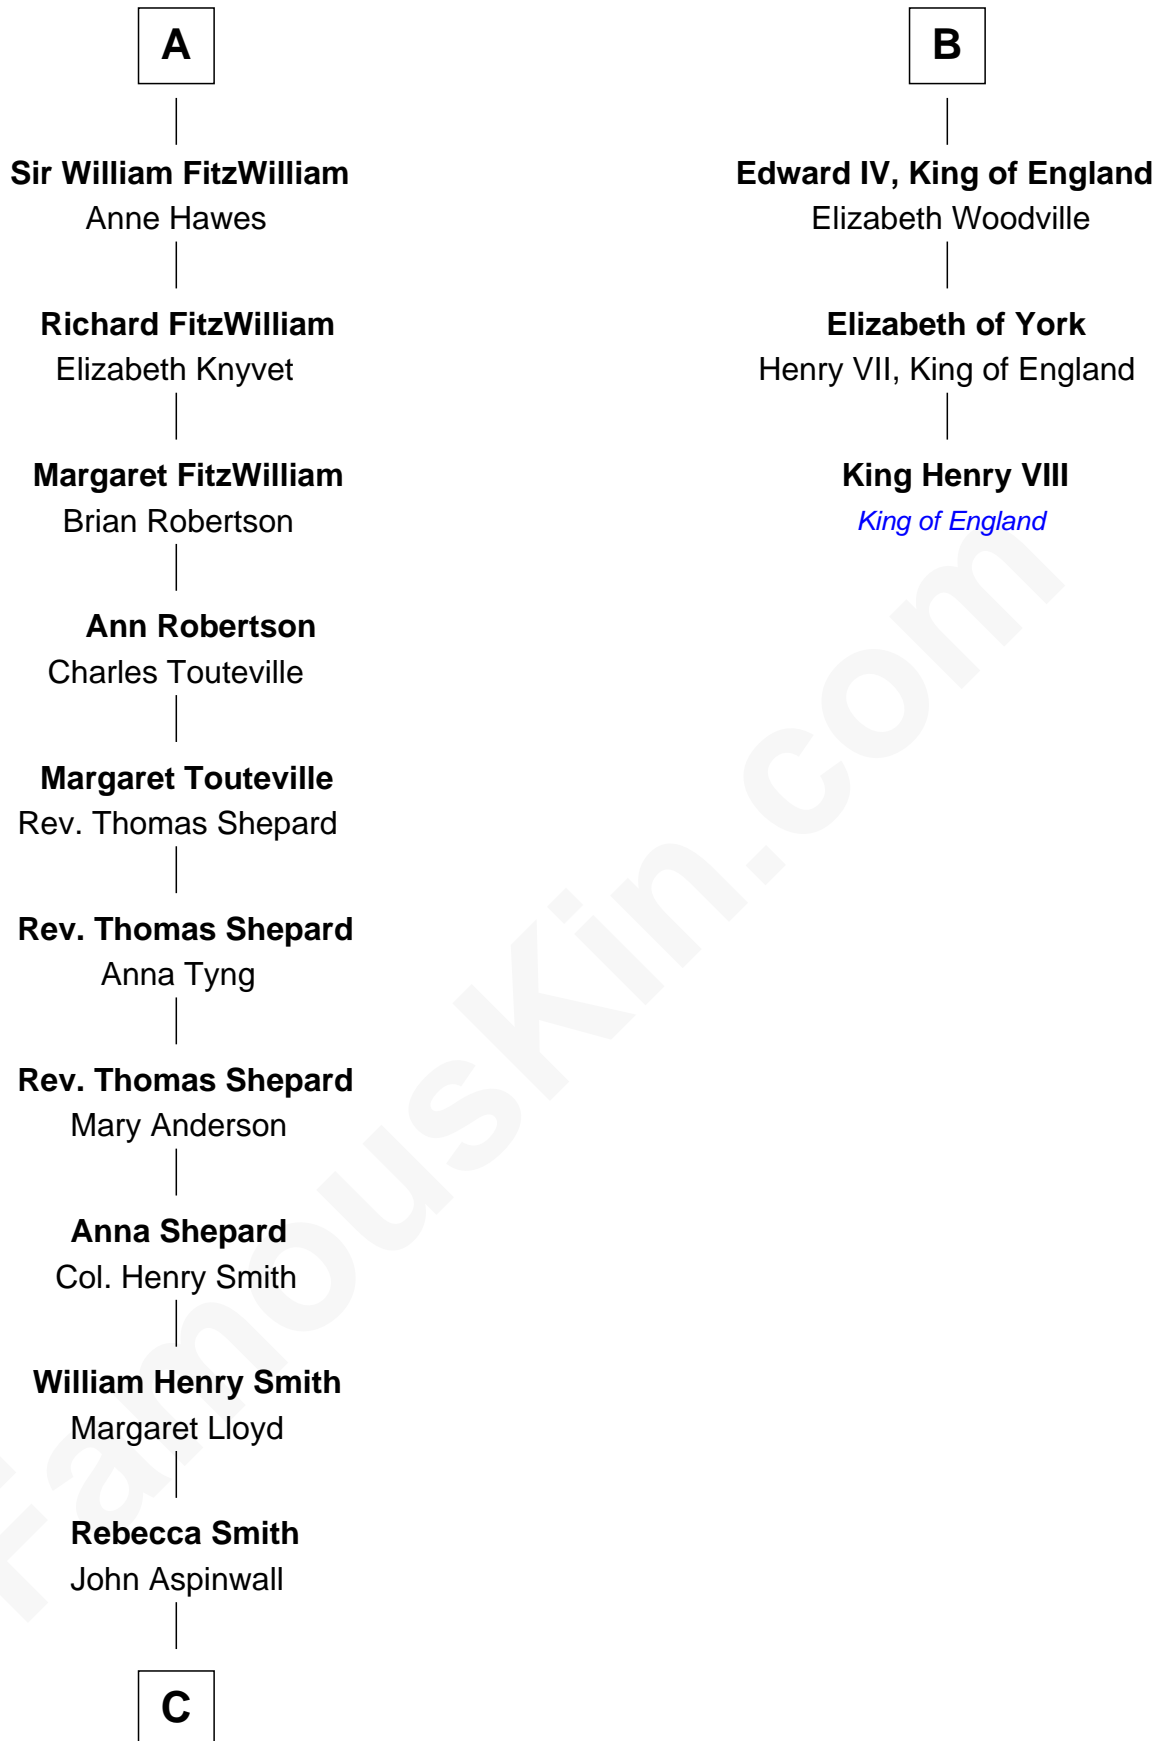

**FamousKin.com**  
**Relationship Chart of**  
**Franklin D. Roosevelt**  
*32nd U.S. President*

9th cousin 11 times removed of  
**King Henry VIII**  
*King of England*

**C**

—  
**John Aspinwall**

Susan Howland

—  
**Mary Rebecca Aspinwall**

Isaac Daniel Roosevelt

—  
**James Roosevelt**

Sara Delano

—  
**Franklin D. Roosevelt**

*32nd U.S. President*

FamousKin.com