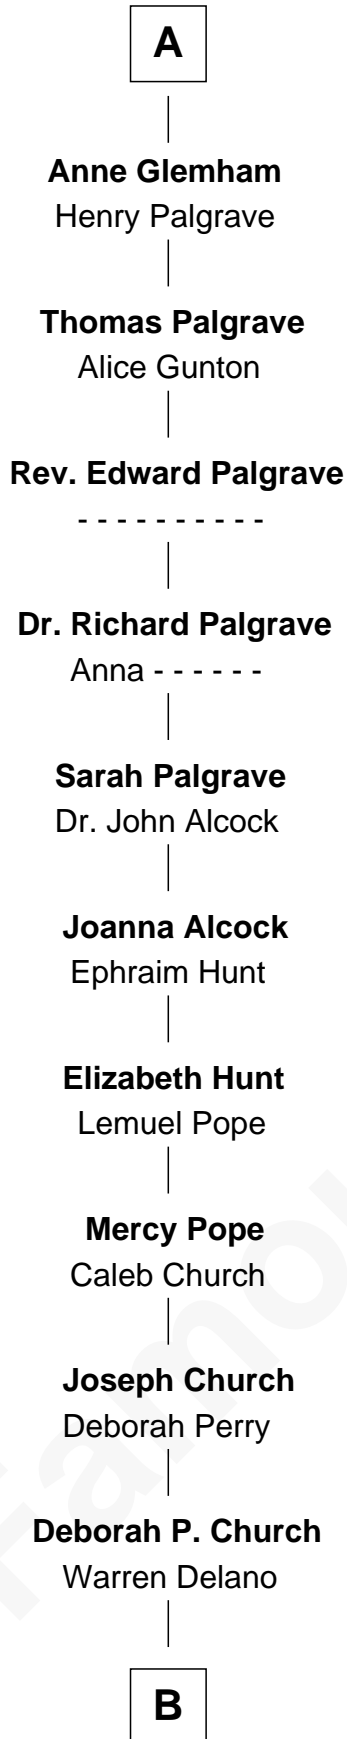

FamousKin.com
Relationship Chart of
Franklin D. Roosevelt
32nd U.S. President

7th cousin 12 times removed of
King Henry VIII
King of England

Richard Fitzalan
 Alice de Saluzzo

Edmund Fitzalan
 Alice de Warenne

Richard Fitzalan
 Eleanor Plantagenet

Sir Richard Fitzalan
 Elizabeth de Bohun

Elizabeth Fitzalan
 Sir Robert Goushill

Elizabeth Goushill
 Sir Robert Wingfield

Elizabeth Wingfield
 Sir William Brandon

Eleanor Brandon
 John Glemham

A

Edmund Fitzalan
 Alice de Warenne

Richard Fitzalan
 Eleanor Plantagenet

Alice Fitzalan
 Sir Thomas de Holand

Margaret de Holand
 Sir John Beaufort

John Beaufort
 Margaret Beauchamp

Margaret Beaufort
 Edmund Tudor

Henry VII, King of England
 Elizabeth of York

King Henry VIII
King of England

B

—
Warren Delano
Catharine Robbins Lyman

—
Sara Delano
James Roosevelt

—
Franklin D. Roosevelt
32nd U.S. President

FamousKin.com