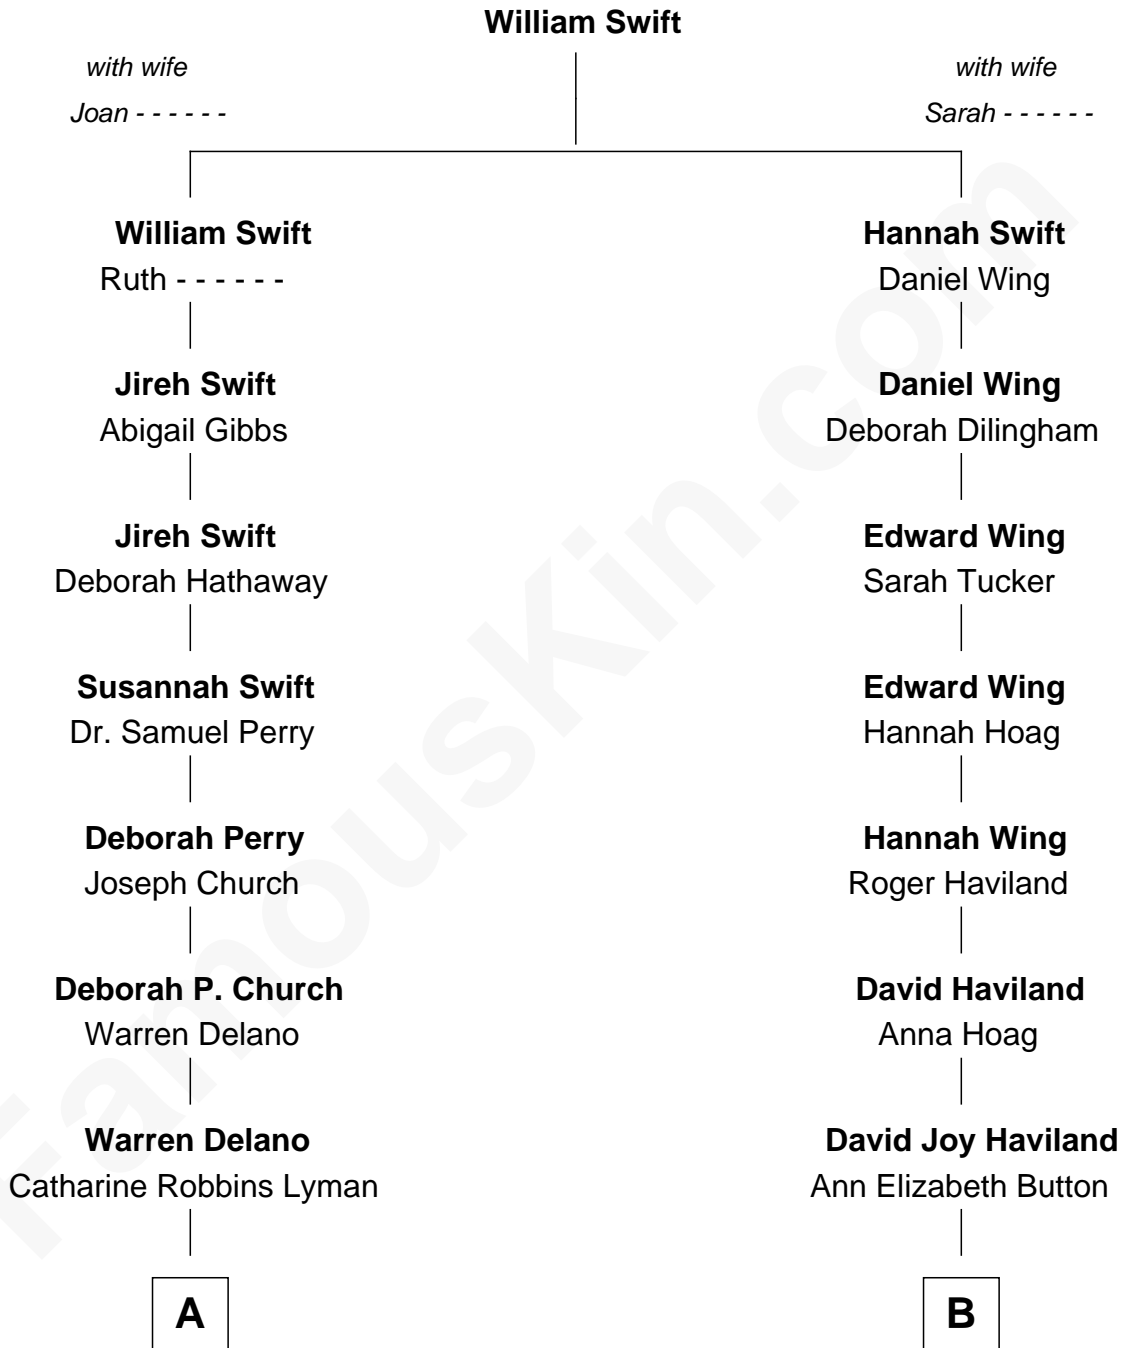

FamousKin.com
Relationship Chart of
Franklin D. Roosevelt
32nd U.S. President

8th cousin of

Willis Carrier
Inventor of Air Conditioning

A

Sara Delano
James Roosevelt

Franklin D. Roosevelt
32nd U.S. President