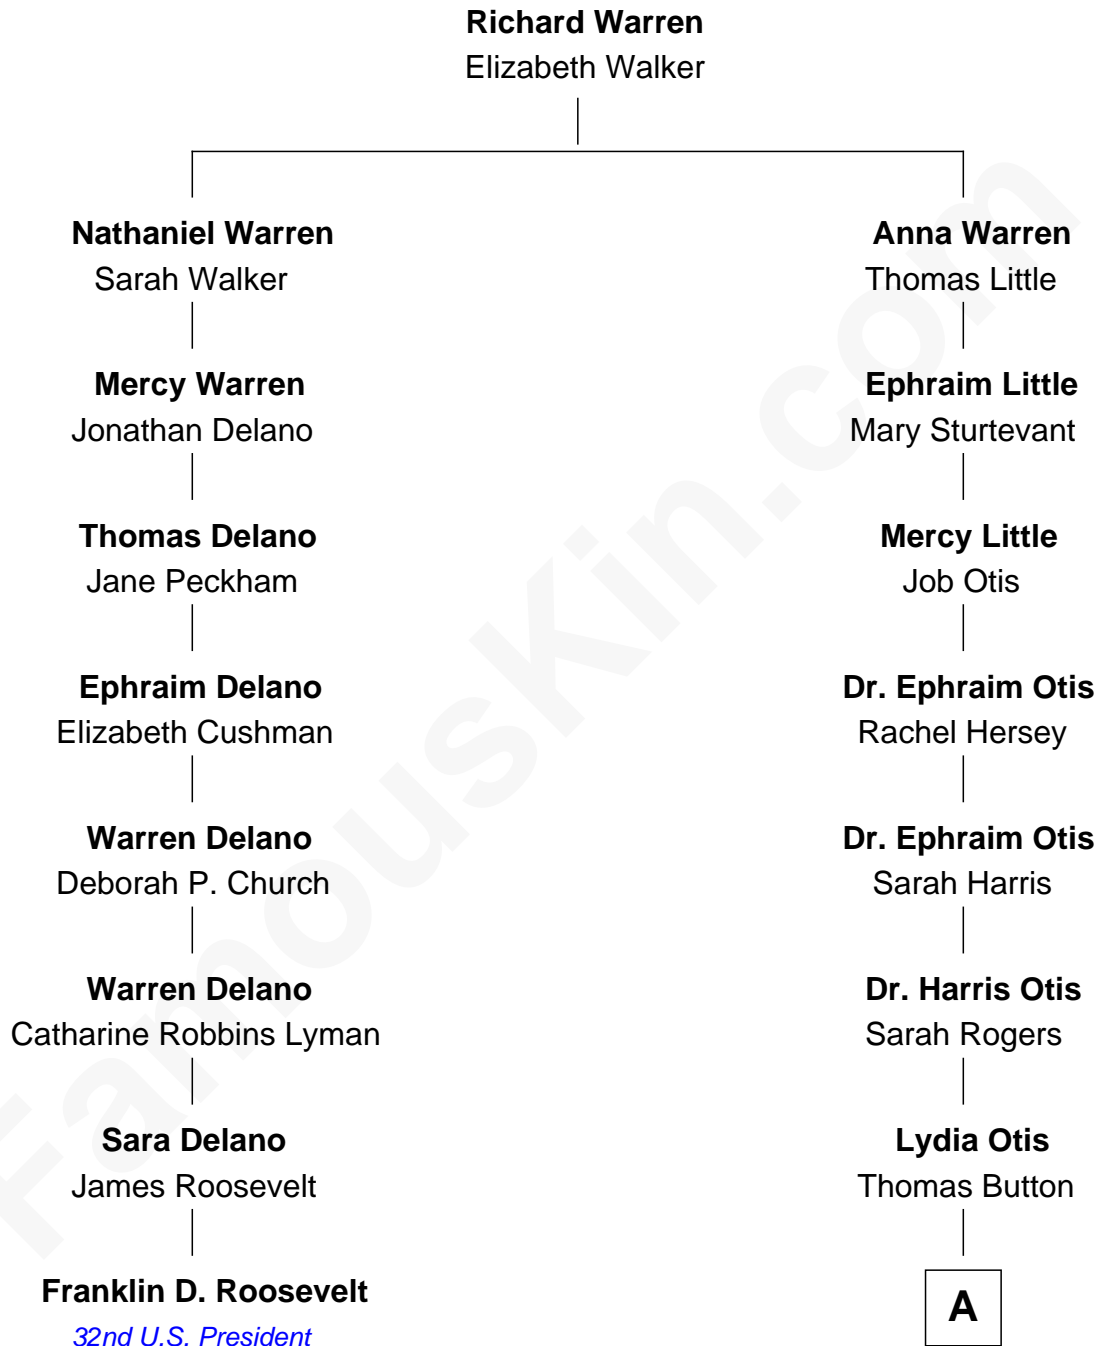

FamousKin.com
Relationship Chart of
Franklin D. Roosevelt
32nd U.S. President

7th cousin 2 times removed of
Willis Carrier
Inventor of Air Conditioning

A

Ann Elizabeth Button

David Joy Haviland

Elizabeth R. Haviland