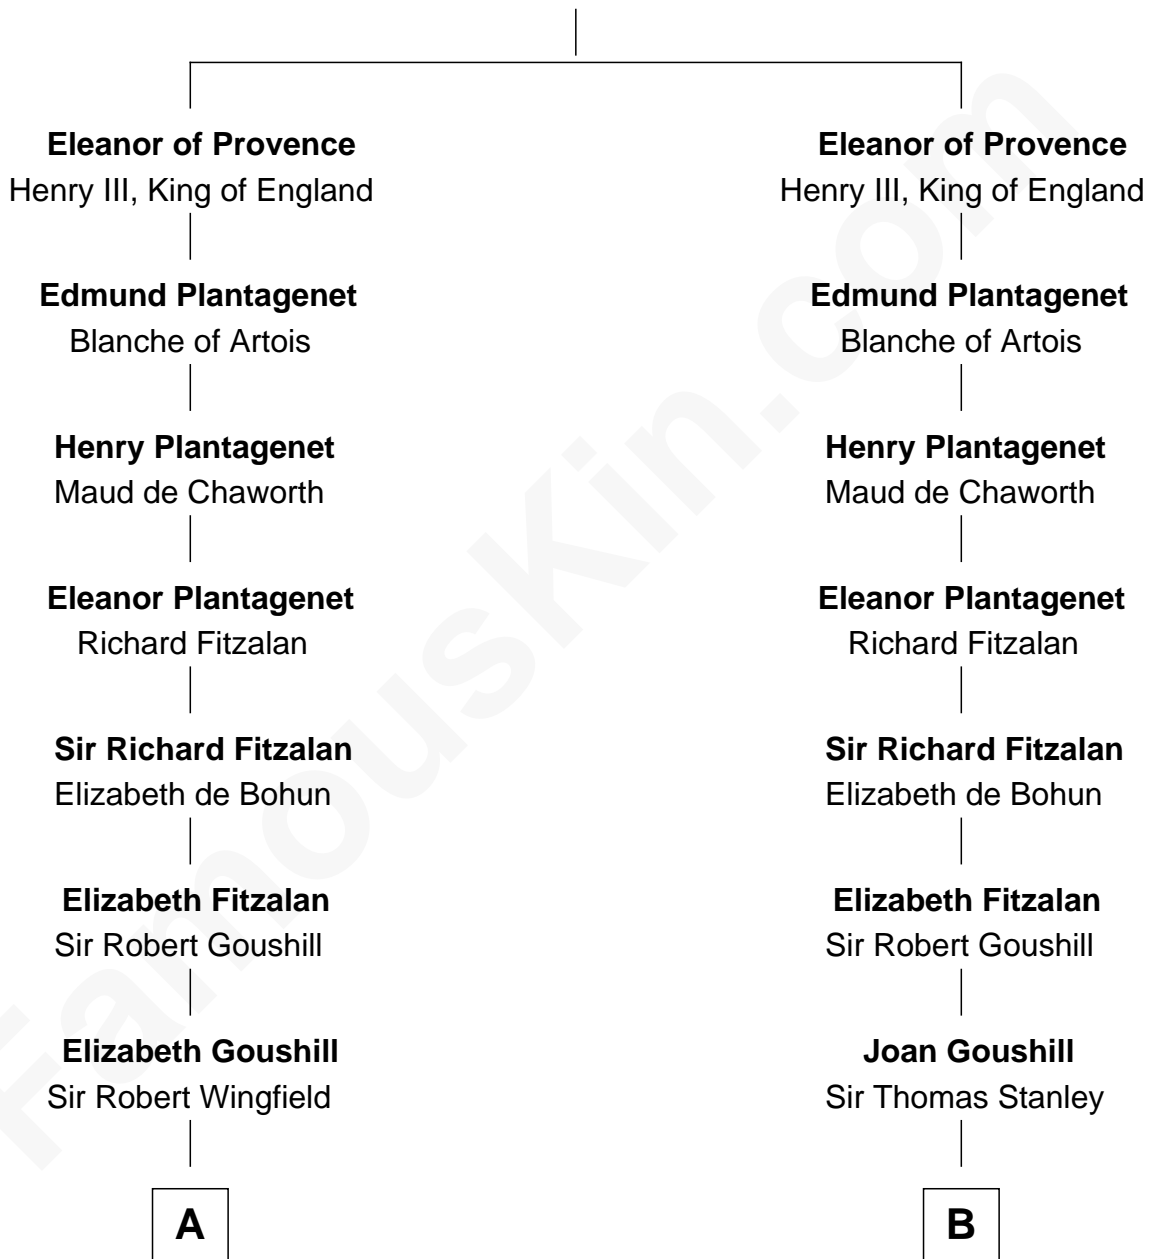

**FamousKin.com**  
**Relationship Chart of**  
**Franklin D. Roosevelt**  
*32nd U.S. President*

**16th cousin 5 times removed of**  
**Francis Lightfoot Lee**  
*Signer of the Declaration of Independence*

**Ramon Berenguer IV of Provence**  
 Beatrice of Savoy

**C**

Joseph Church

Deborah Perry

Deborah P. Church

Warren Delano

Warren Delano

Catharine Robbins Lyman

Sara Delano

James Roosevelt

Franklin D. Roosevelt

*32nd U.S. President*