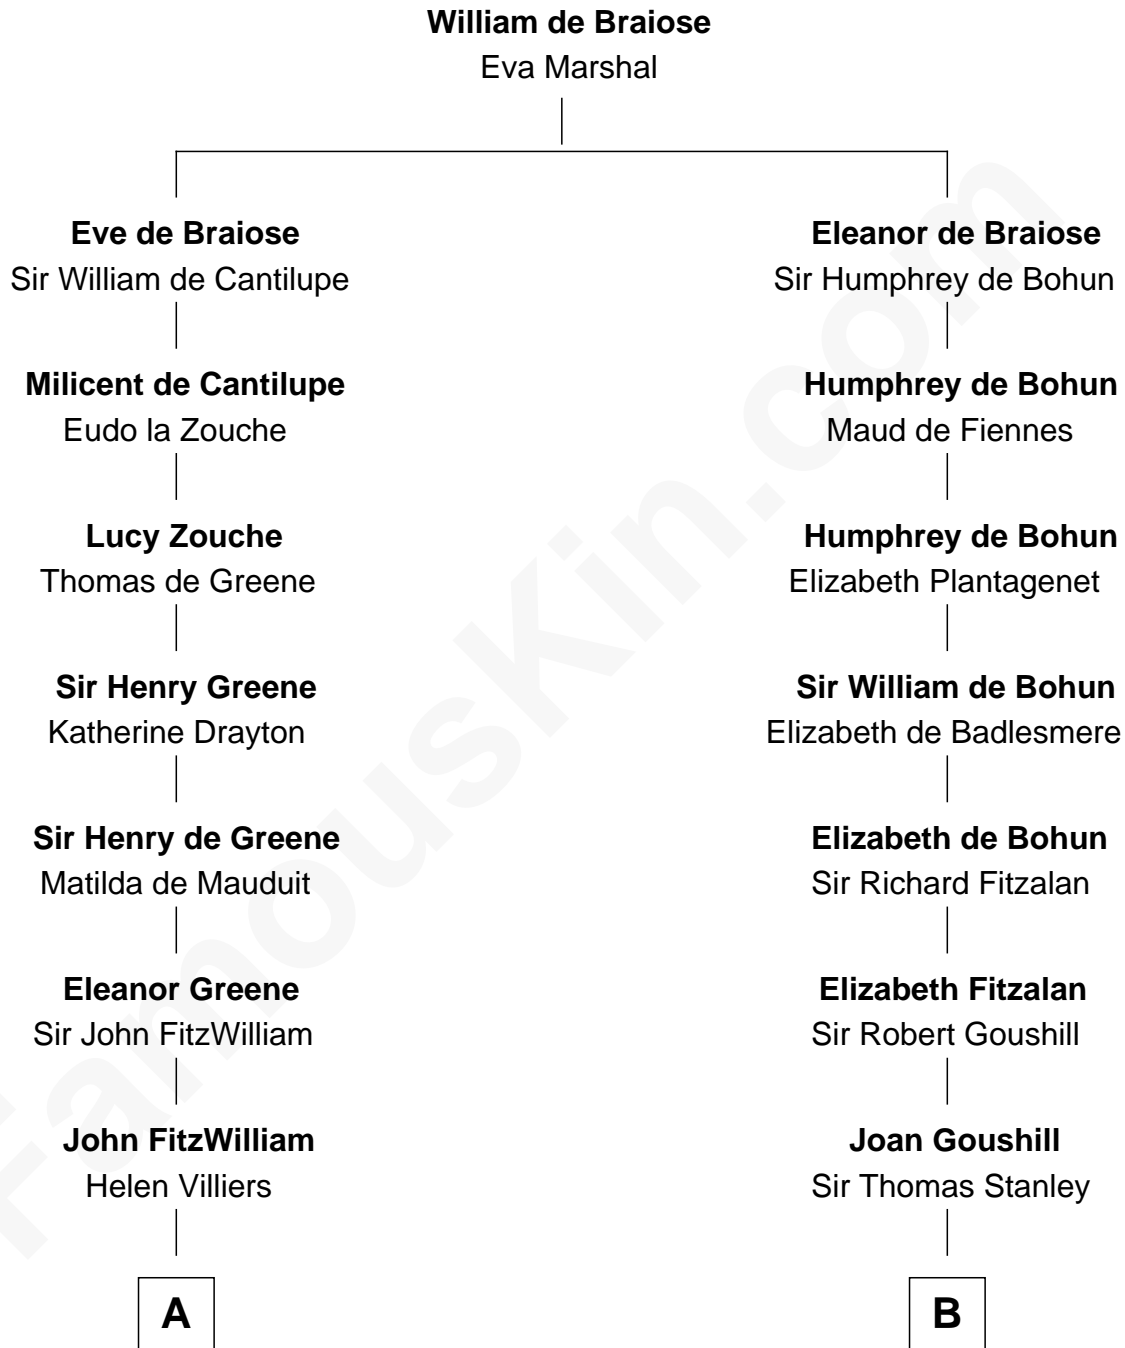

FamousKin.com
Relationship Chart of
Franklin D. Roosevelt
32nd U.S. President

16th cousin 4 times removed of

Francis Lightfoot Lee
Signer of the Declaration of Independence

C

—
John Aspinwall

Susan Howland

—
Mary Rebecca Aspinwall

Isaac Daniel Roosevelt

—
James Roosevelt

Sara Delano

—
Franklin D. Roosevelt

32nd U.S. President

FamousKin.com