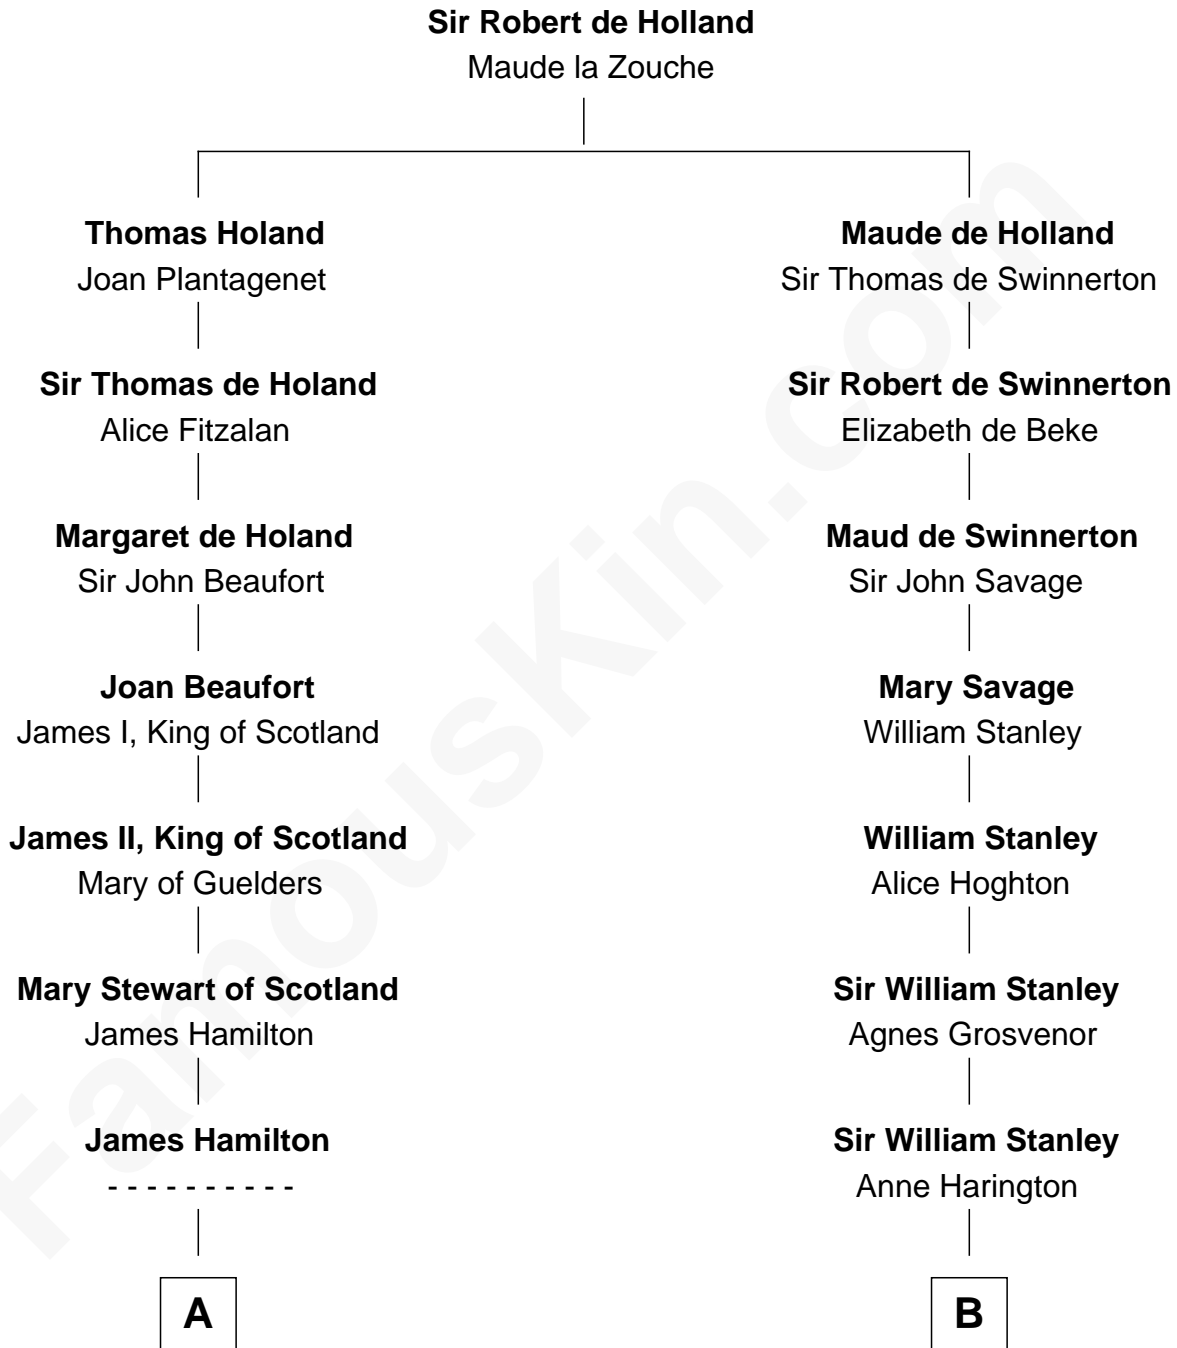

**FamousKin.com**  
**Relationship Chart of**  
**Franklin D. Roosevelt**  
*32nd U.S. President*

**13th cousin 8 times removed of**  
**Francis Lightfoot Lee**  
*Signer of the Declaration of Independence*

**C**

**Elizabeth Murray**  
Edward Hutchinson Robbins

**Anne Jean Robbins**  
Judge Joseph Lyman

**Catharine Robbins Lyman**  
Warren Delano

**Sara Delano**  
James Roosevelt

**Franklin D. Roosevelt**  
*32nd U.S. President*