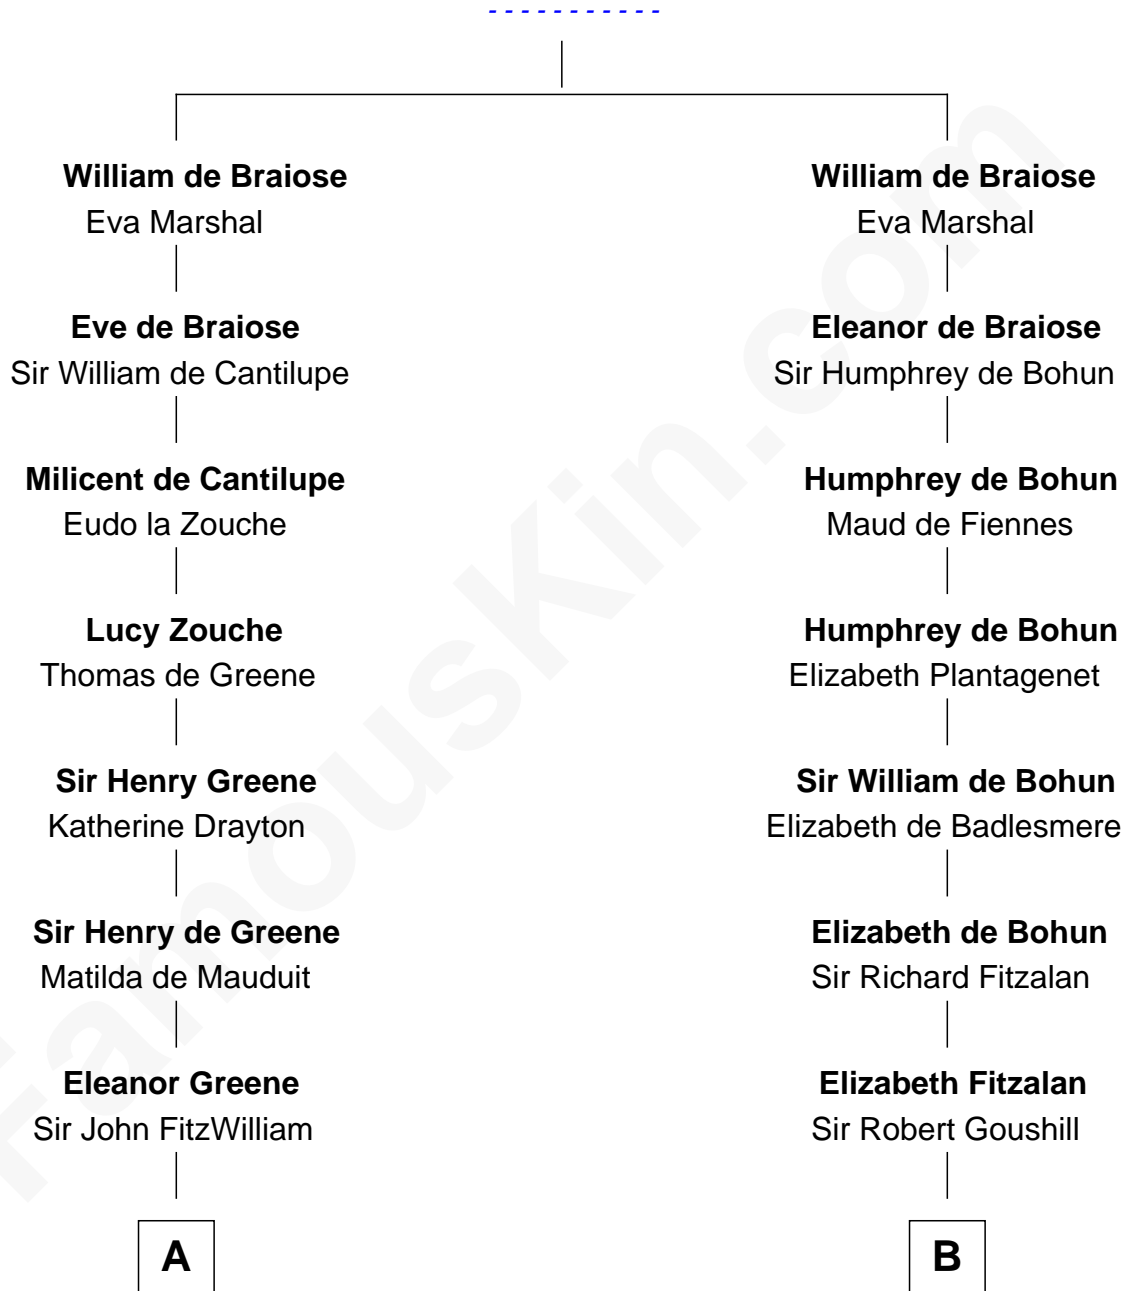

FamousKin.com
Relationship Chart of
Franklin D. Roosevelt
32nd U.S. President

17th cousin 4 times removed of

Francis Lightfoot Lee
Signer of the Declaration of Independence

Reginald de Braiose

C

Rebecca Smith

John Aspinwall

John Aspinwall

Susan Howland

Mary Rebecca Aspinwall

Isaac Daniel Roosevelt

James Roosevelt

Sara Delano

Franklin D. Roosevelt

32nd U.S. President

FamousKin.com