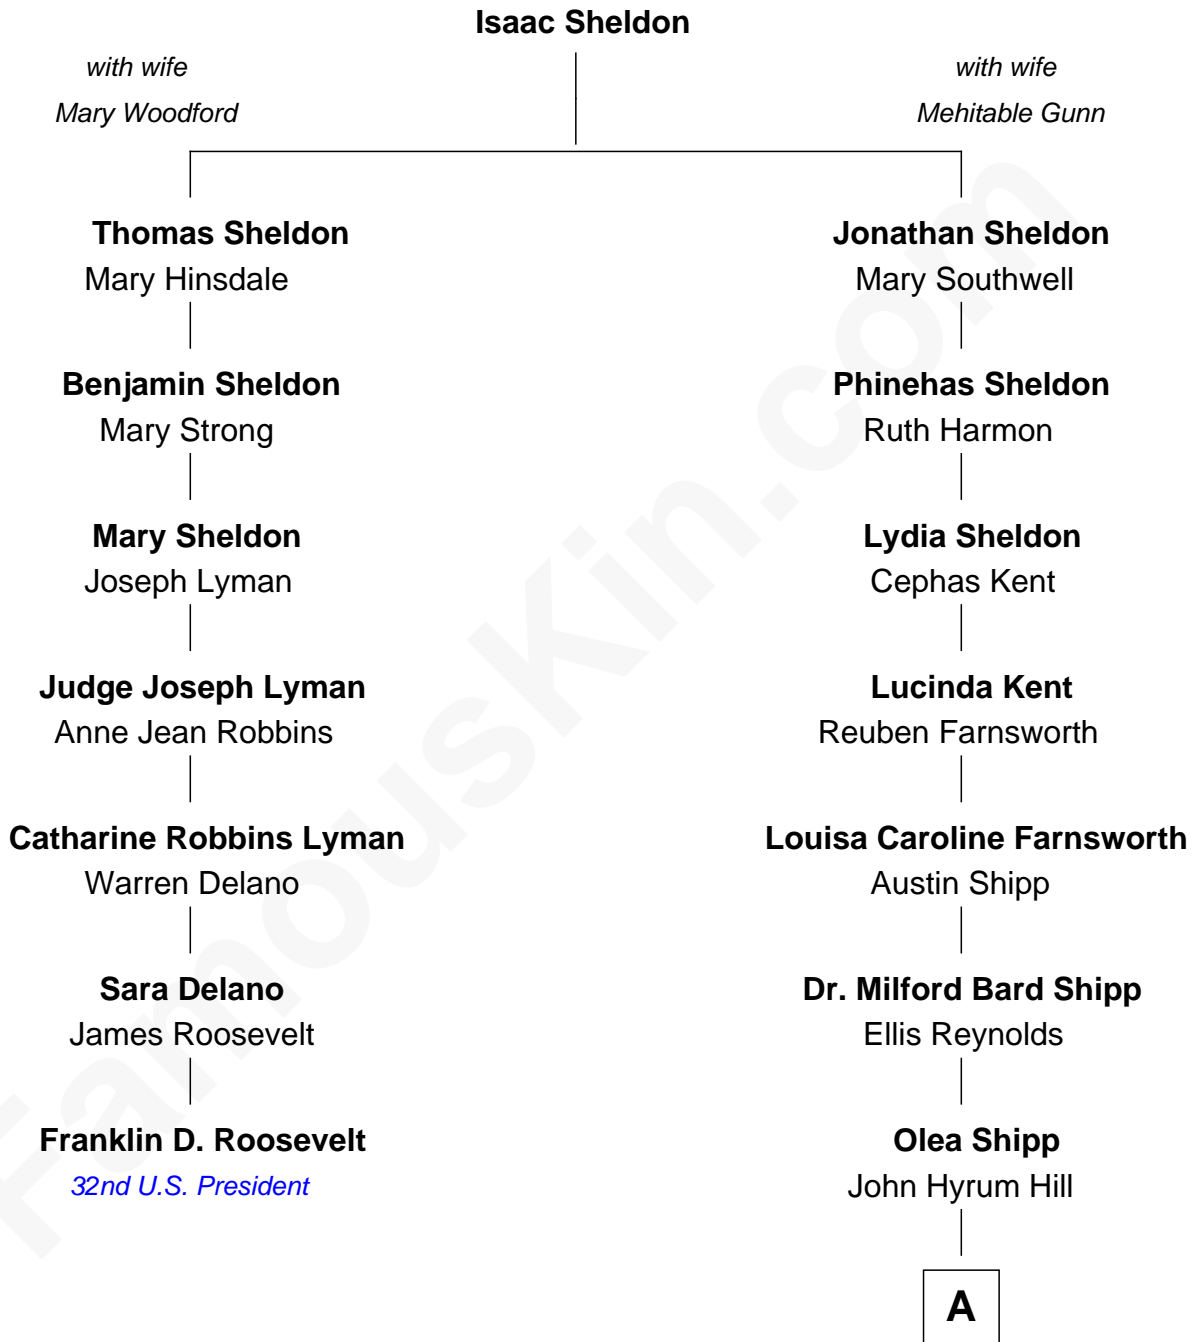

FamousKin.com
Relationship Chart of
Franklin D. Roosevelt
32nd U.S. President

6th cousin 3 times removed of

Amy Adams
Movie Actress

A

Olea Lorraine Hill
Frank Ralph Adams

Richard Kent Adams
Kathryn Hicken

Amy Adams
Movie Actress

FamousKin.com