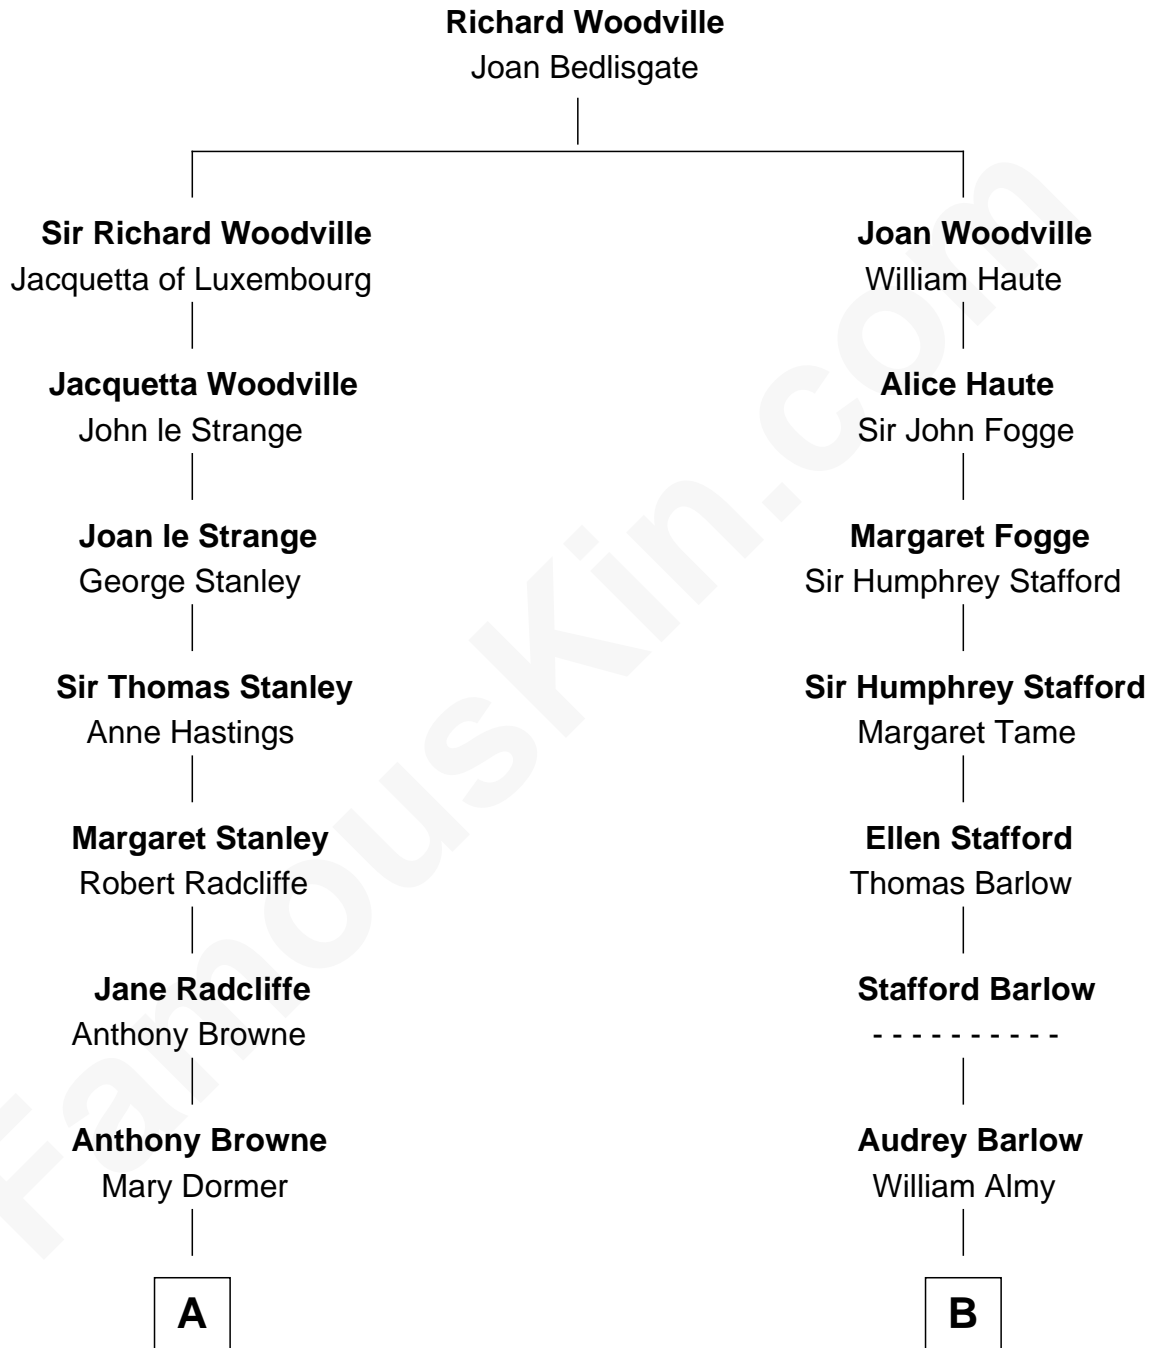

**FamousKin.com**  
**Relationship Chart of**  
**Franklin D. Roosevelt**  
*32nd U.S. President*

17th cousin 2 times removed of

**Amy Adams**  
*Movie Actress*

C

**Colleen Hammond**  
Joseph Hugh Hicken

**Kathryn Hicken**  
Richard Kent Adams

**Amy Adams**  
*Movie Actress*

FamousKin.com