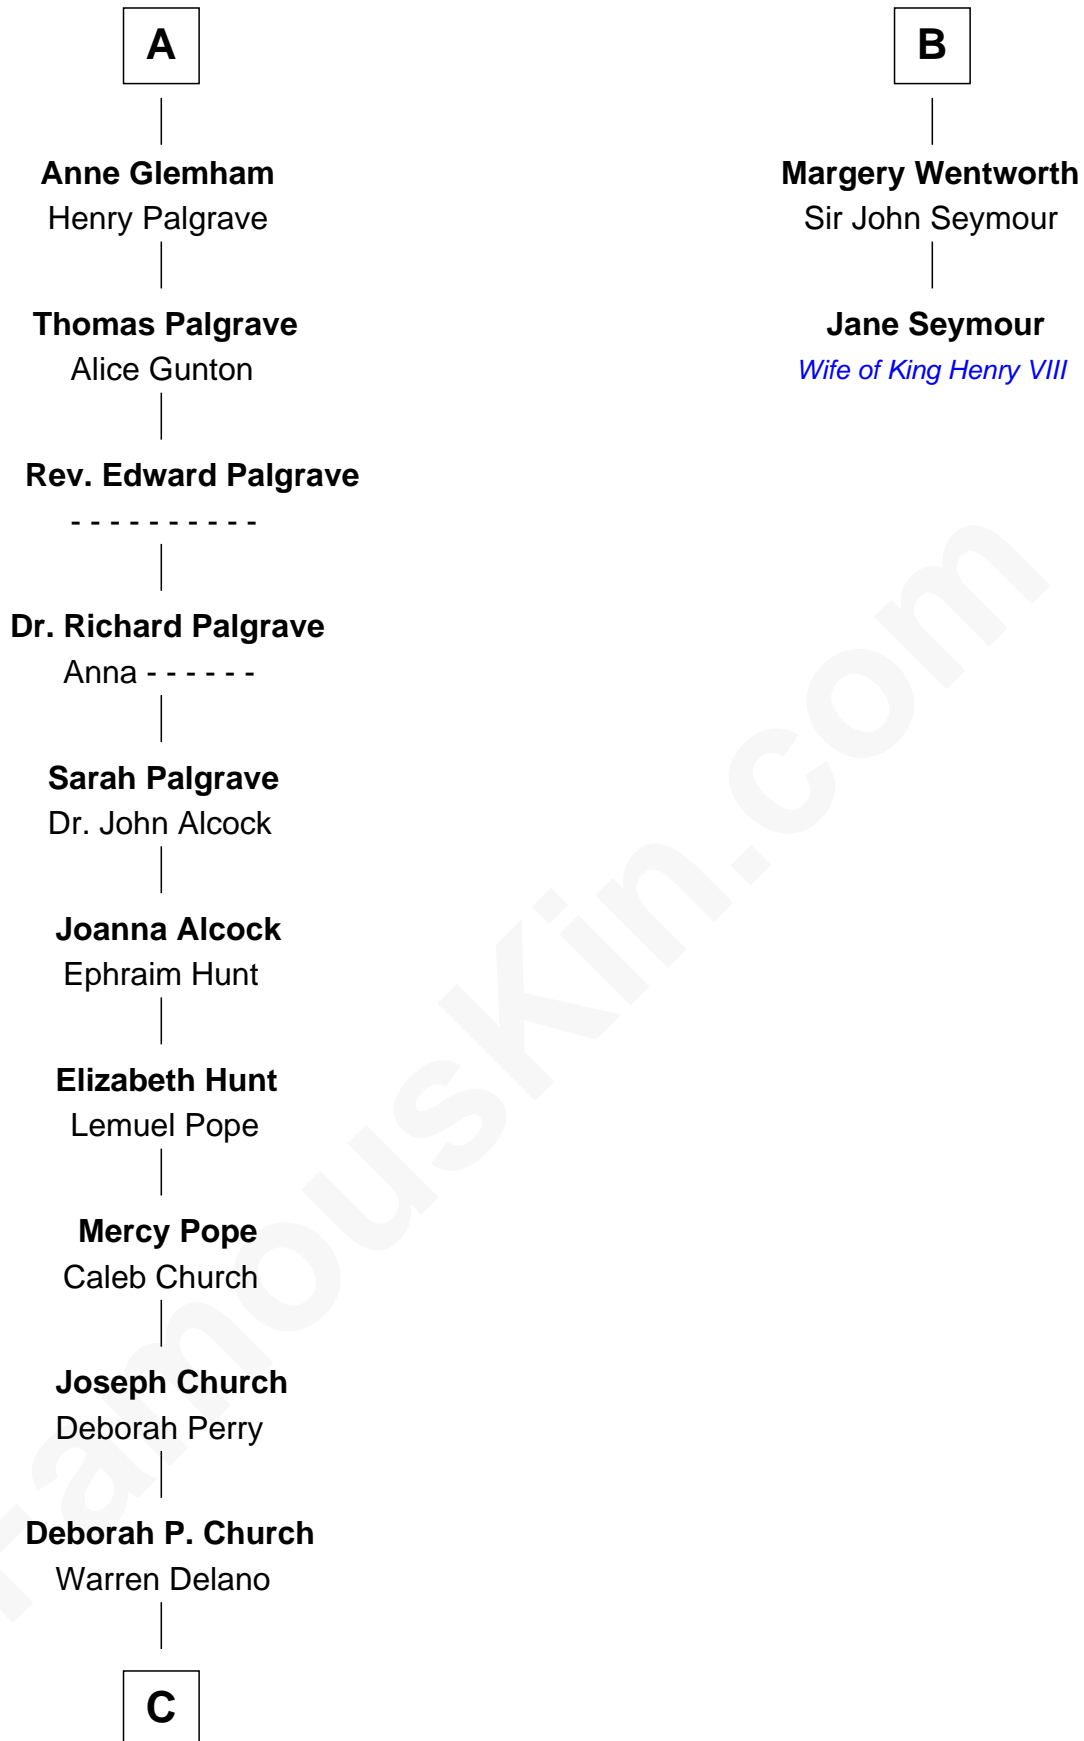

FamousKin.com
Relationship Chart of
Franklin D. Roosevelt
32nd U.S. President

8th cousin 11 times removed of

Jane Seymour
3rd Wife of King Henry VIII

Thomas de Clare
 Juliana FitzMaurice

Margaret de Clare
 Bartholomew de Badlesmere

Elizabeth de Badlesmere
 Sir William de Bohun

Elizabeth de Bohun
 Sir Richard Fitzalan

Elizabeth Fitzalan
 Sir Robert Goushill

Elizabeth Goushill
 Sir Robert Wingfield

Elizabeth Wingfield
 Sir William Brandon

Eleanor Brandon
 John Glemham

A

Margaret de Clare
 Bartholomew de Badlesmere

Margaret de Badlesmere
 Sir John de Tibetot

Sir Robert de Tibetot
 Margaret Deincourt

Elizabeth de Tibetot
 Sir Philip le Despencer

Margery Despencer
 Sir Roger Wentworth

Sir Philip Wentworth
 Mary Clifford

Sir Henry Wentworth
 Anne Say

B

C

—
Warren Delano
Catharine Robbins Lyman

—
Sara Delano
James Roosevelt

—
Franklin D. Roosevelt
32nd U.S. President