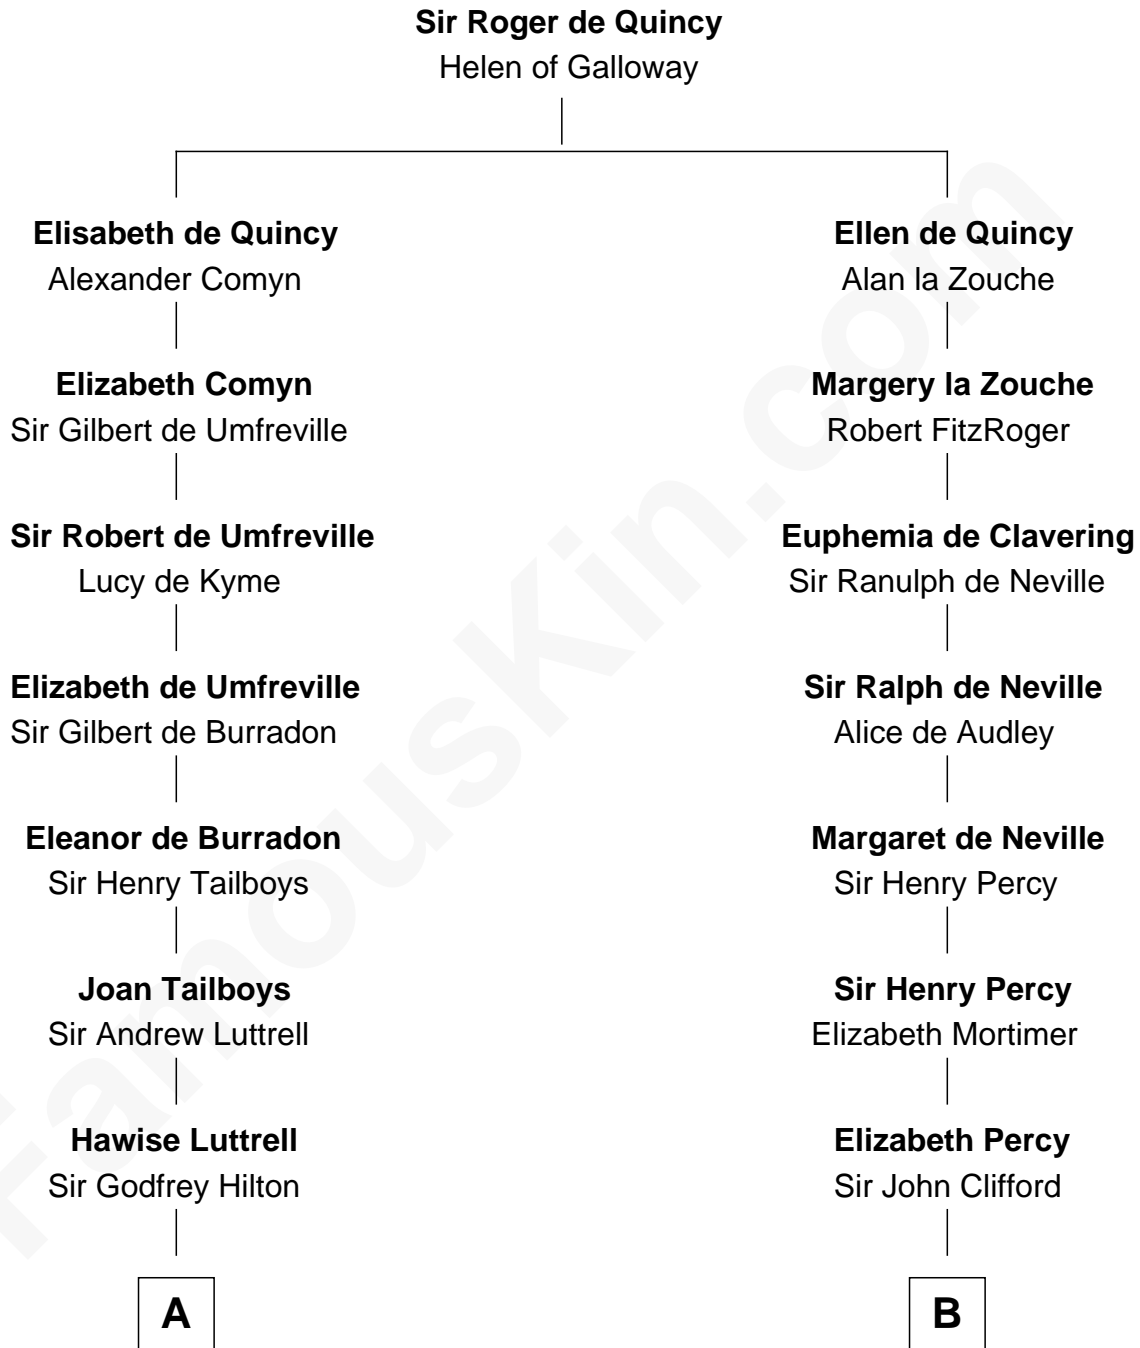

**FamousKin.com**  
**Relationship Chart of**  
**Franklin D. Roosevelt**  
*32nd U.S. President*

**10th cousin 11 times removed of**  
**Jane Seymour**  
*3rd Wife of King Henry VIII*

**C**

—  
**Edward Hutchinson Robbins**

Elizabeth Murray

—  
**Anne Jean Robbins**

Judge Joseph Lyman

—  
**Catharine Robbins Lyman**

Warren Delano

—  
**Sara Delano**

James Roosevelt

—  
**Franklin D. Roosevelt**

*32nd U.S. President*

FamousKin.com