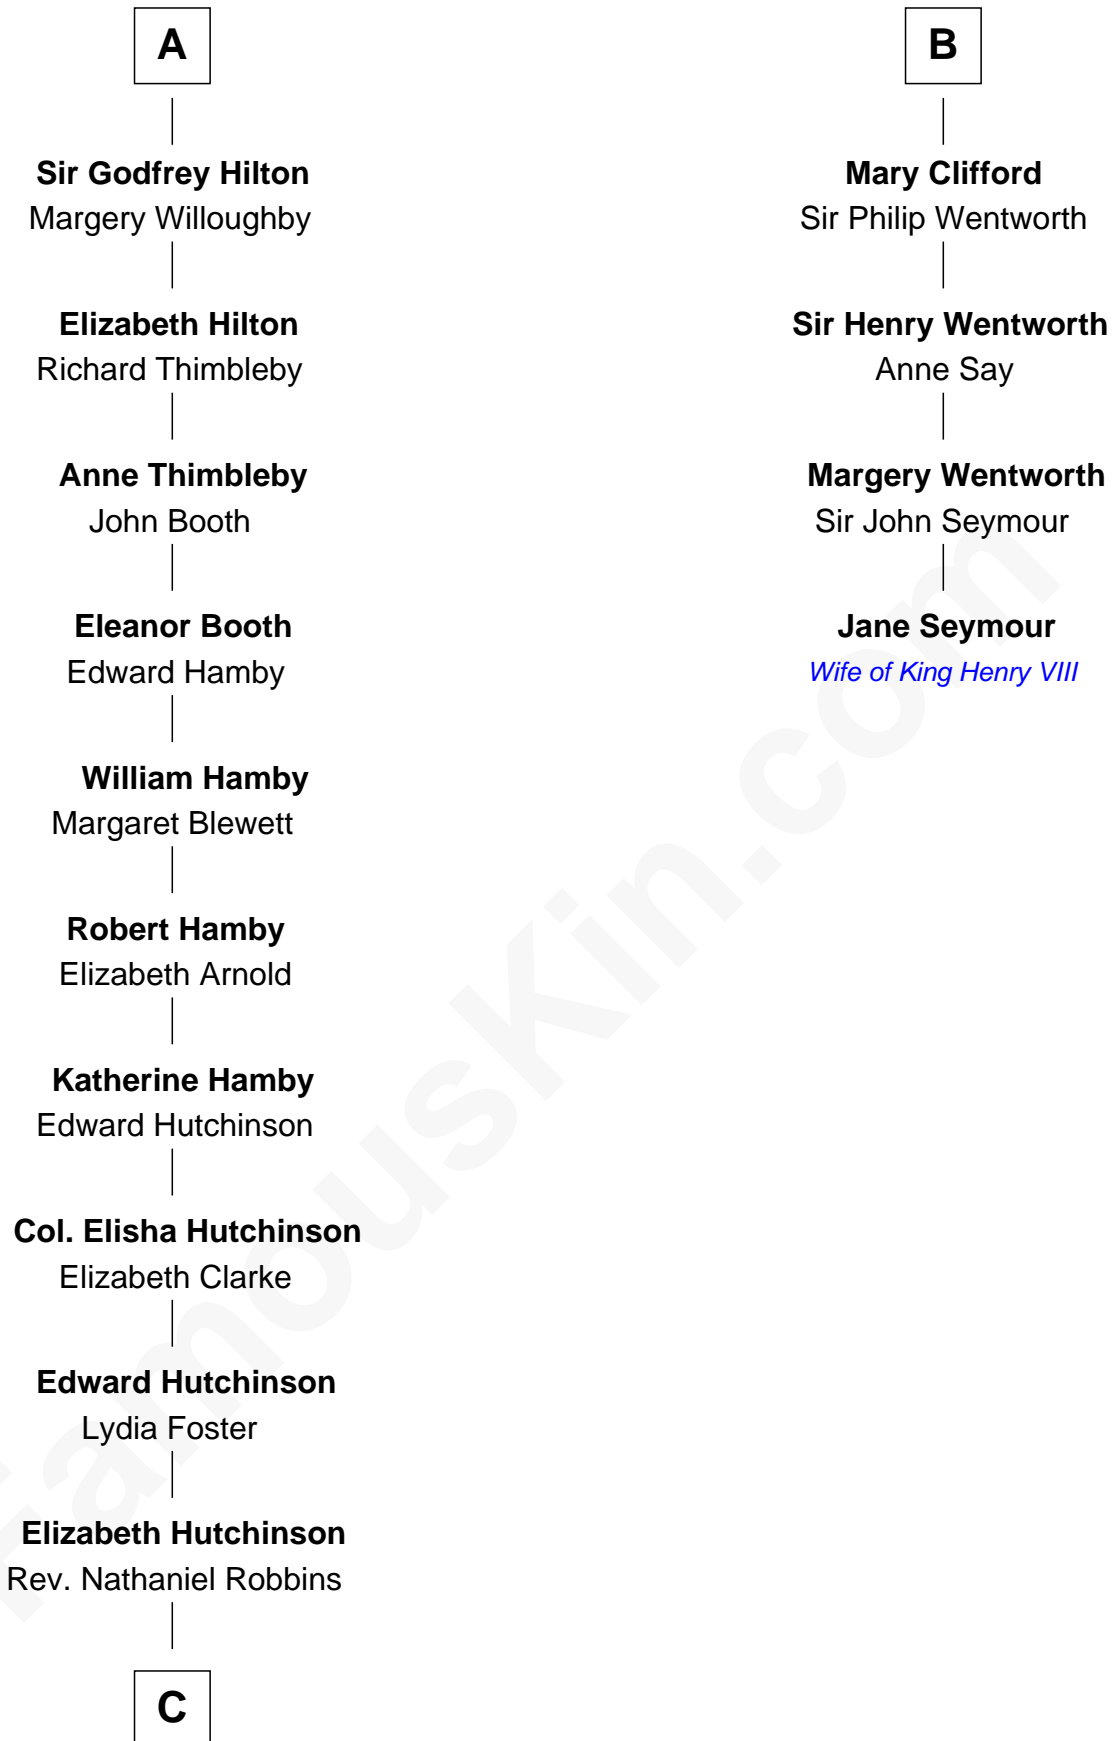

**FamousKin.com**  
**Relationship Chart of**  
**Franklin D. Roosevelt**  
*32nd U.S. President*

**10th cousin 11 times removed of**  
**Jane Seymour**  
*3rd Wife of King Henry VIII*

**C**

—  
**Edward Hutchinson Robbins**

Elizabeth Murray

—  
**Anne Jean Robbins**

Judge Joseph Lyman

—  
**Catharine Robbins Lyman**

Warren Delano

—  
**Sara Delano**

James Roosevelt

—  
**Franklin D. Roosevelt**

*32nd U.S. President*

FamousKin.com