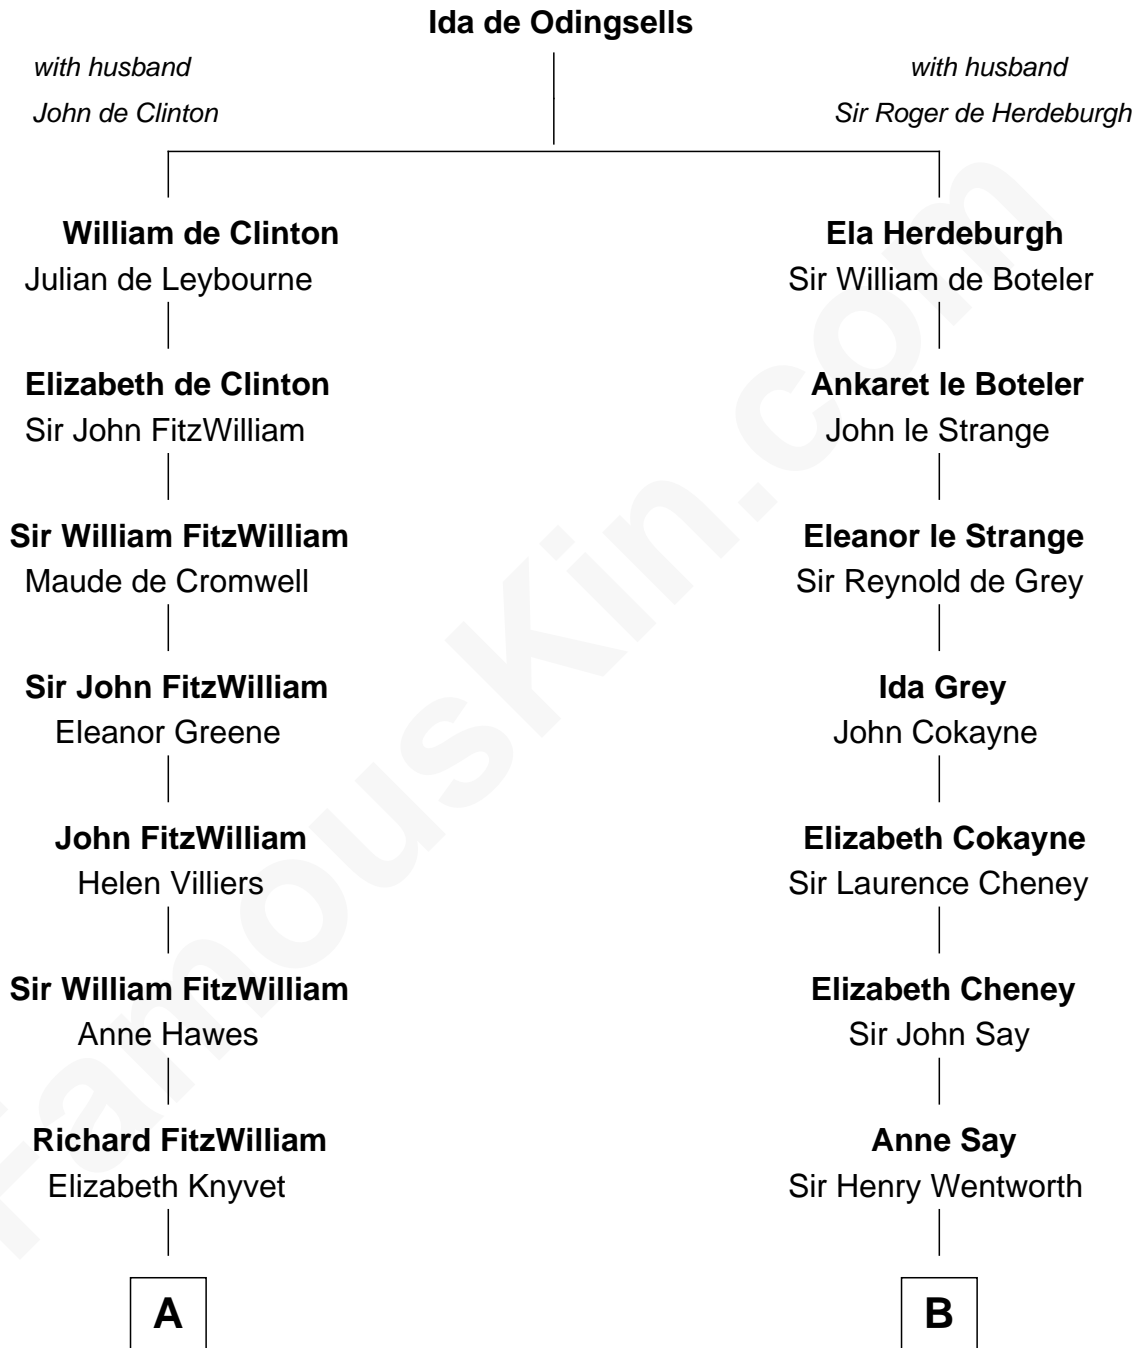

**FamousKin.com**  
**Relationship Chart of**  
**Franklin D. Roosevelt**  
*32nd U.S. President*

8th cousin 10 times removed of

**Jane Seymour**  
*3rd Wife of King Henry VIII*

**C**

James Roosevelt

Sara Delano

Franklin D. Roosevelt

*32nd U.S. President*

FamousKin.com