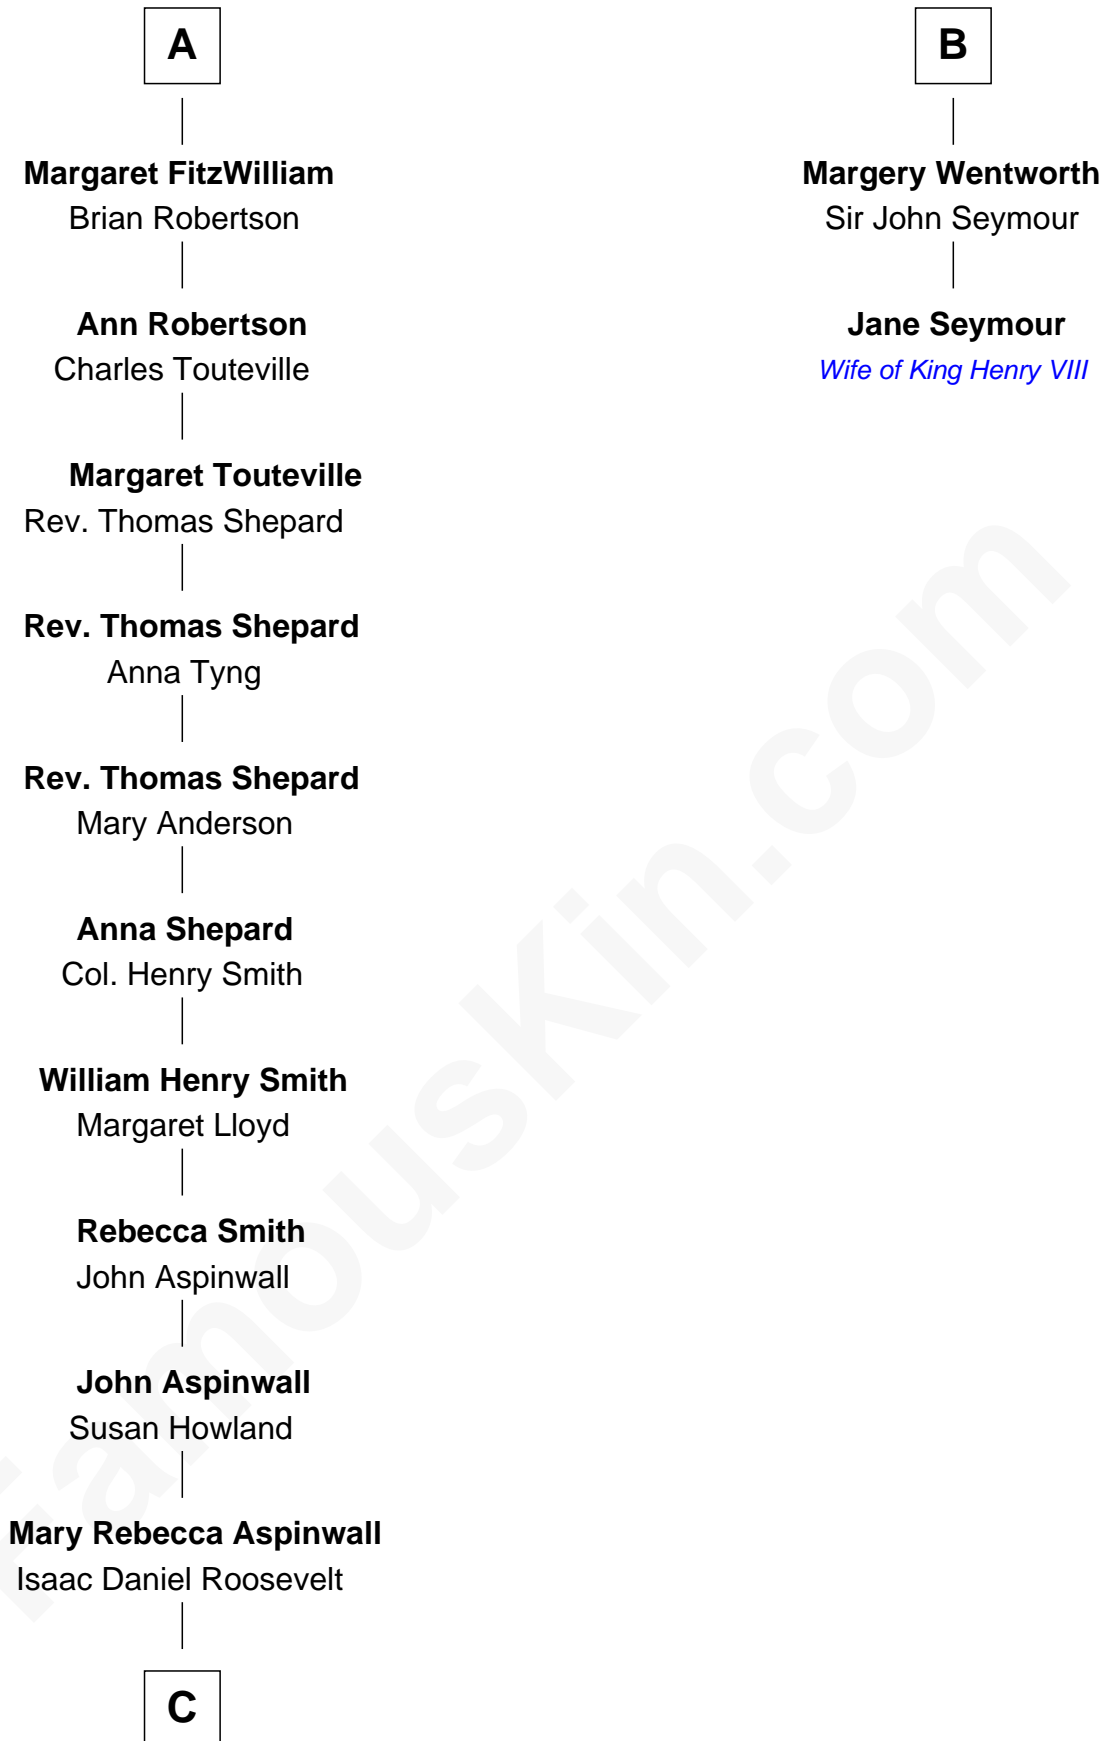

**FamousKin.com**  
**Relationship Chart of**  
**Franklin D. Roosevelt**  
*32nd U.S. President*

8th cousin 10 times removed of

**Jane Seymour**  
*3rd Wife of King Henry VIII*

**C**

James Roosevelt

Sara Delano

Franklin D. Roosevelt

*32nd U.S. President*

FamousKin.com