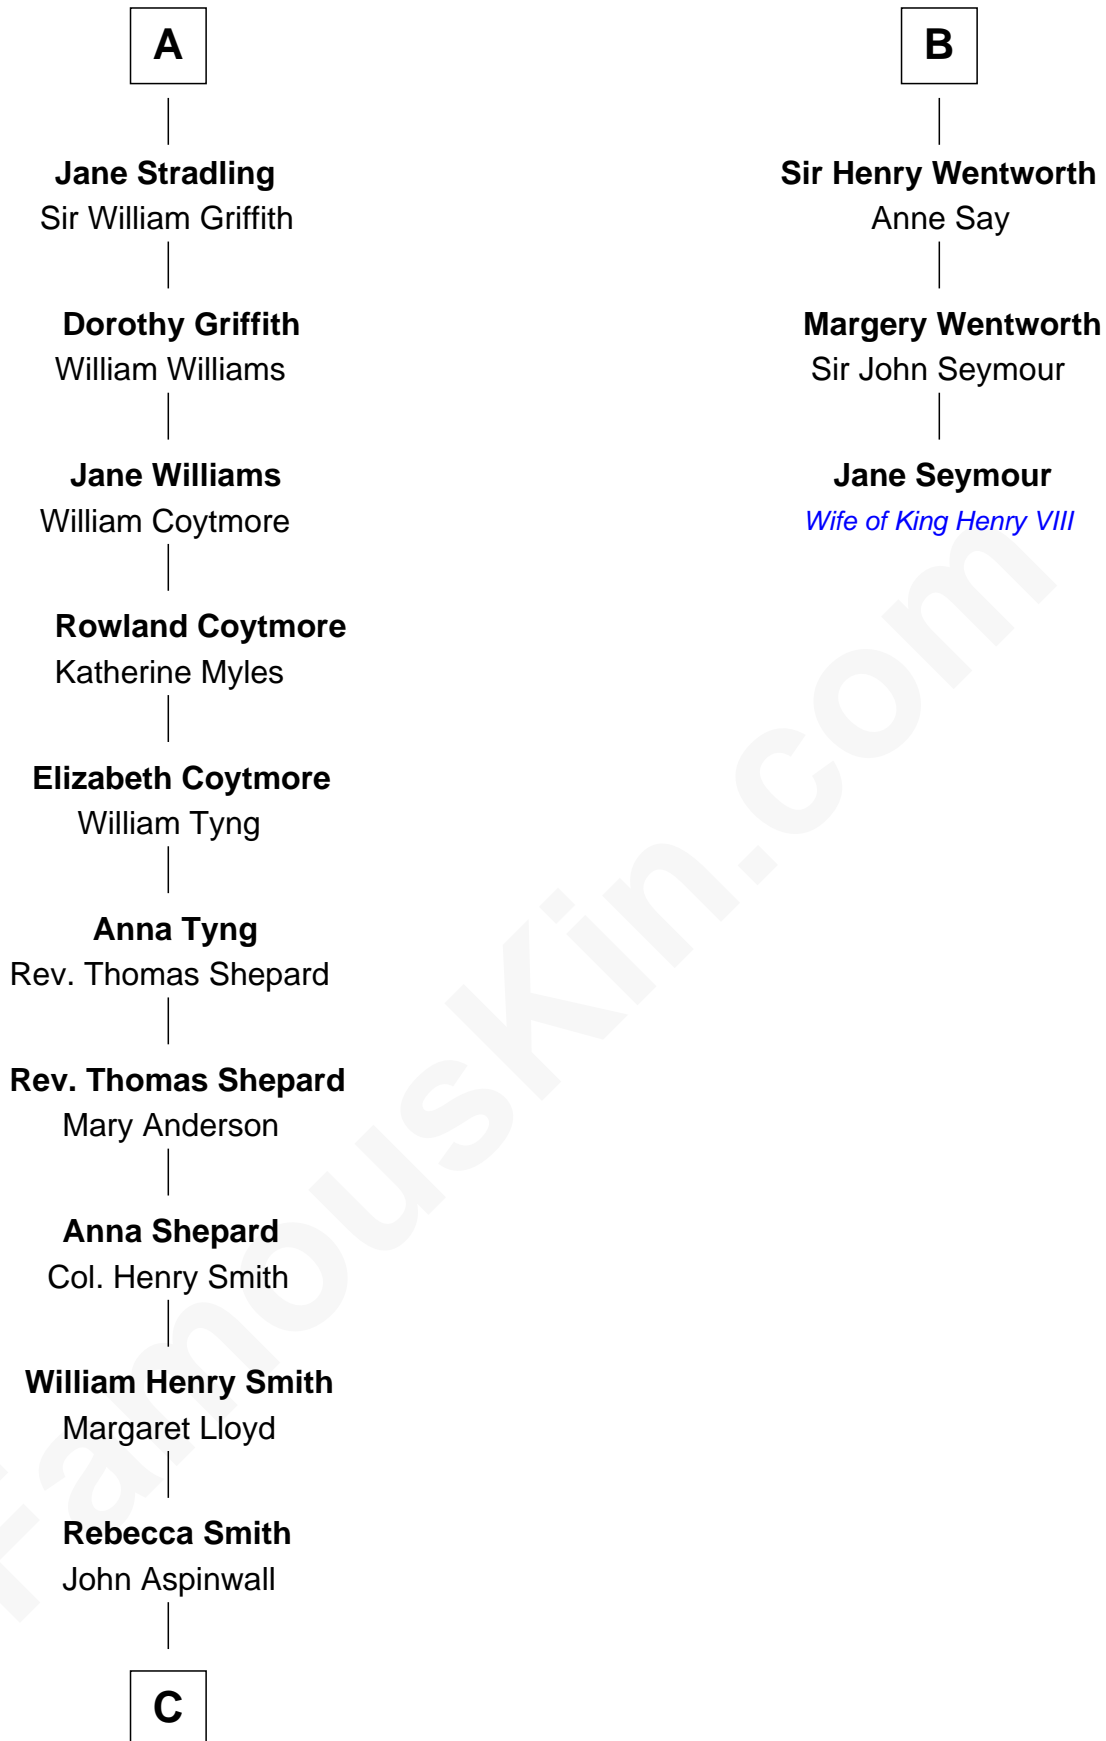

FamousKin.com
Relationship Chart of
Franklin D. Roosevelt
32nd U.S. President

9th cousin 11 times removed of
Jane Seymour
3rd Wife of King Henry VIII

C

—
John Aspinwall

Susan Howland

—
Mary Rebecca Aspinwall

Isaac Daniel Roosevelt

—
James Roosevelt

Sara Delano

—
Franklin D. Roosevelt

32nd U.S. President

FamousKin.com