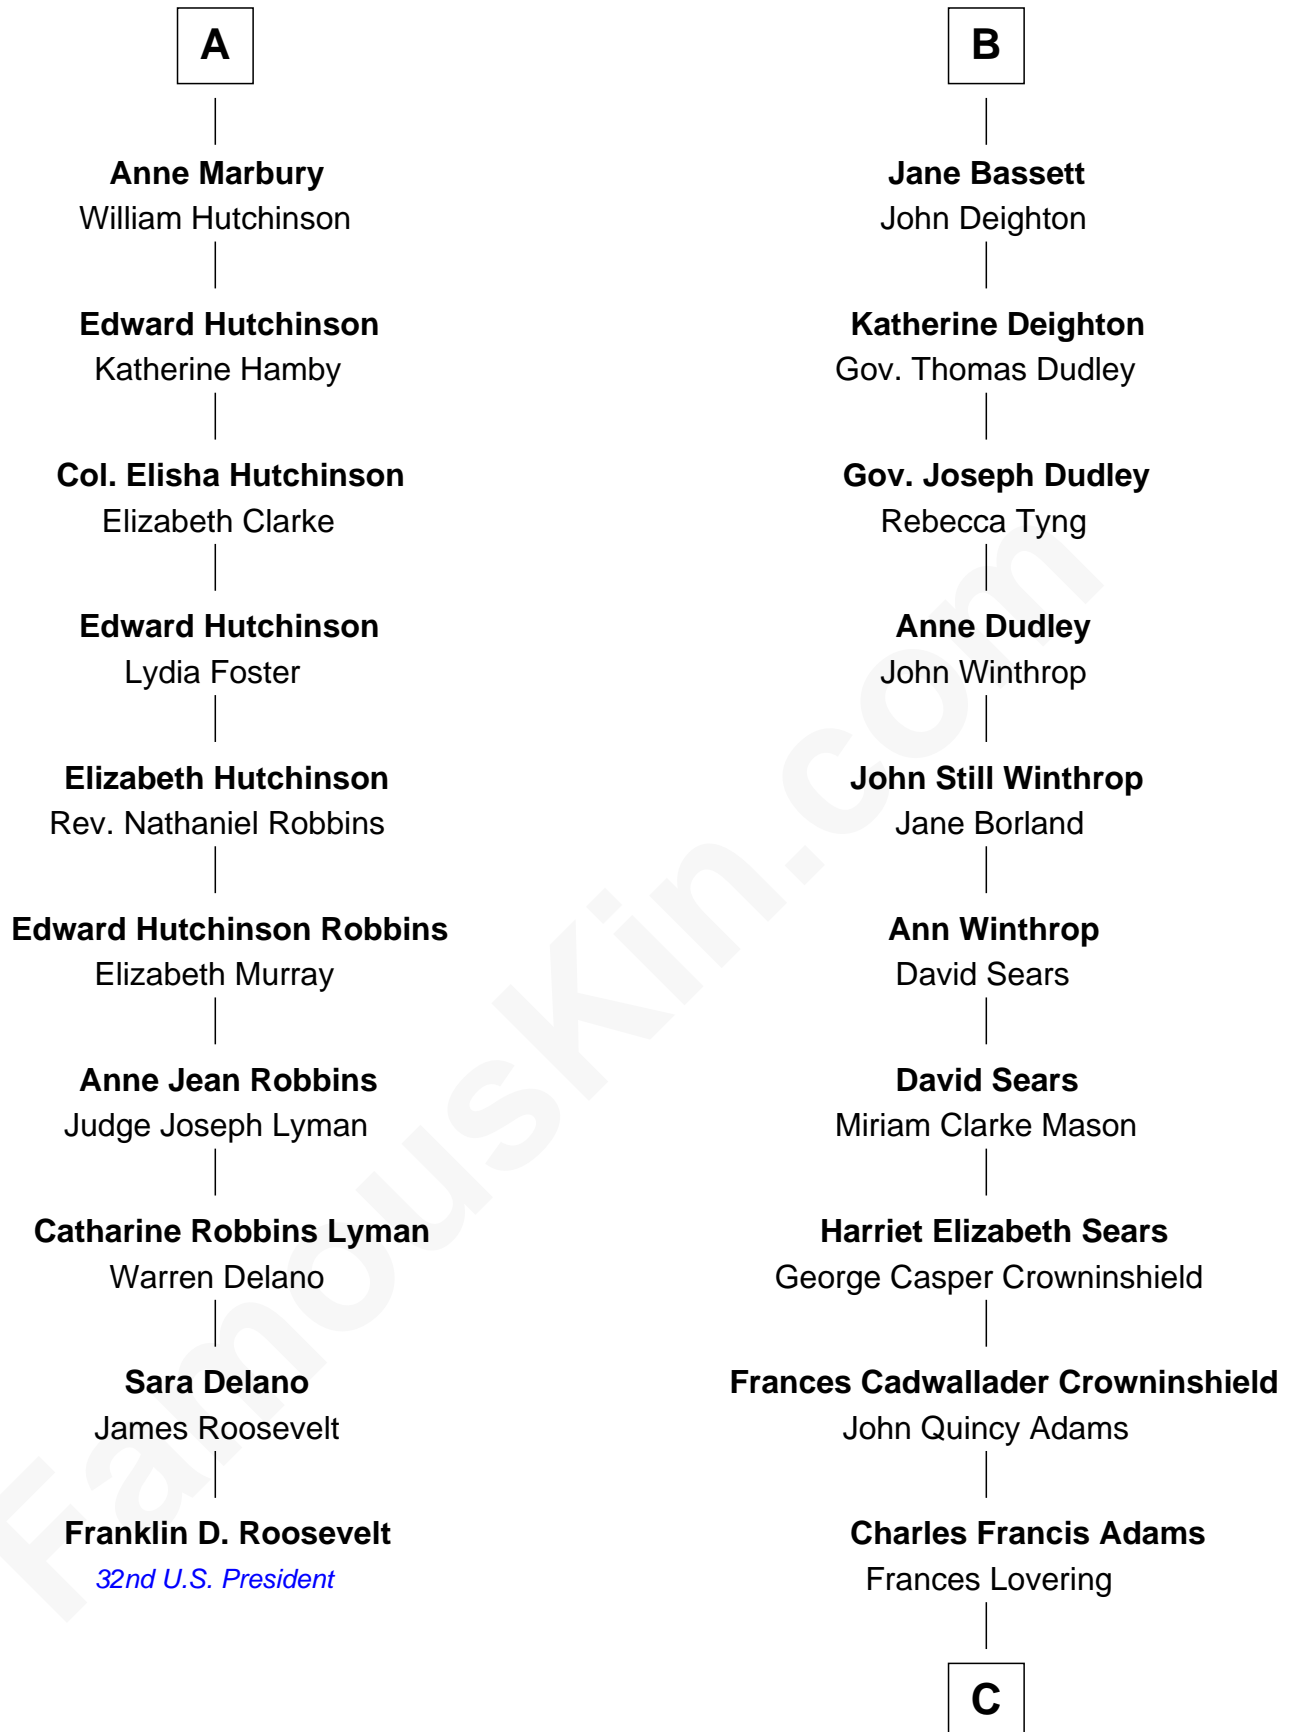

FamousKin.com
Relationship Chart of
Franklin D. Roosevelt
32nd U.S. President

16th cousin 2 times removed of

John Adams Morgan
1952 Olympic Sailing Gold Medalist

C

—
Catherine Frances Lovering Adams

Henry Sturgis Morgan

—
John Adams Morgan

Olympic Gold Medalist

FamousKin.com