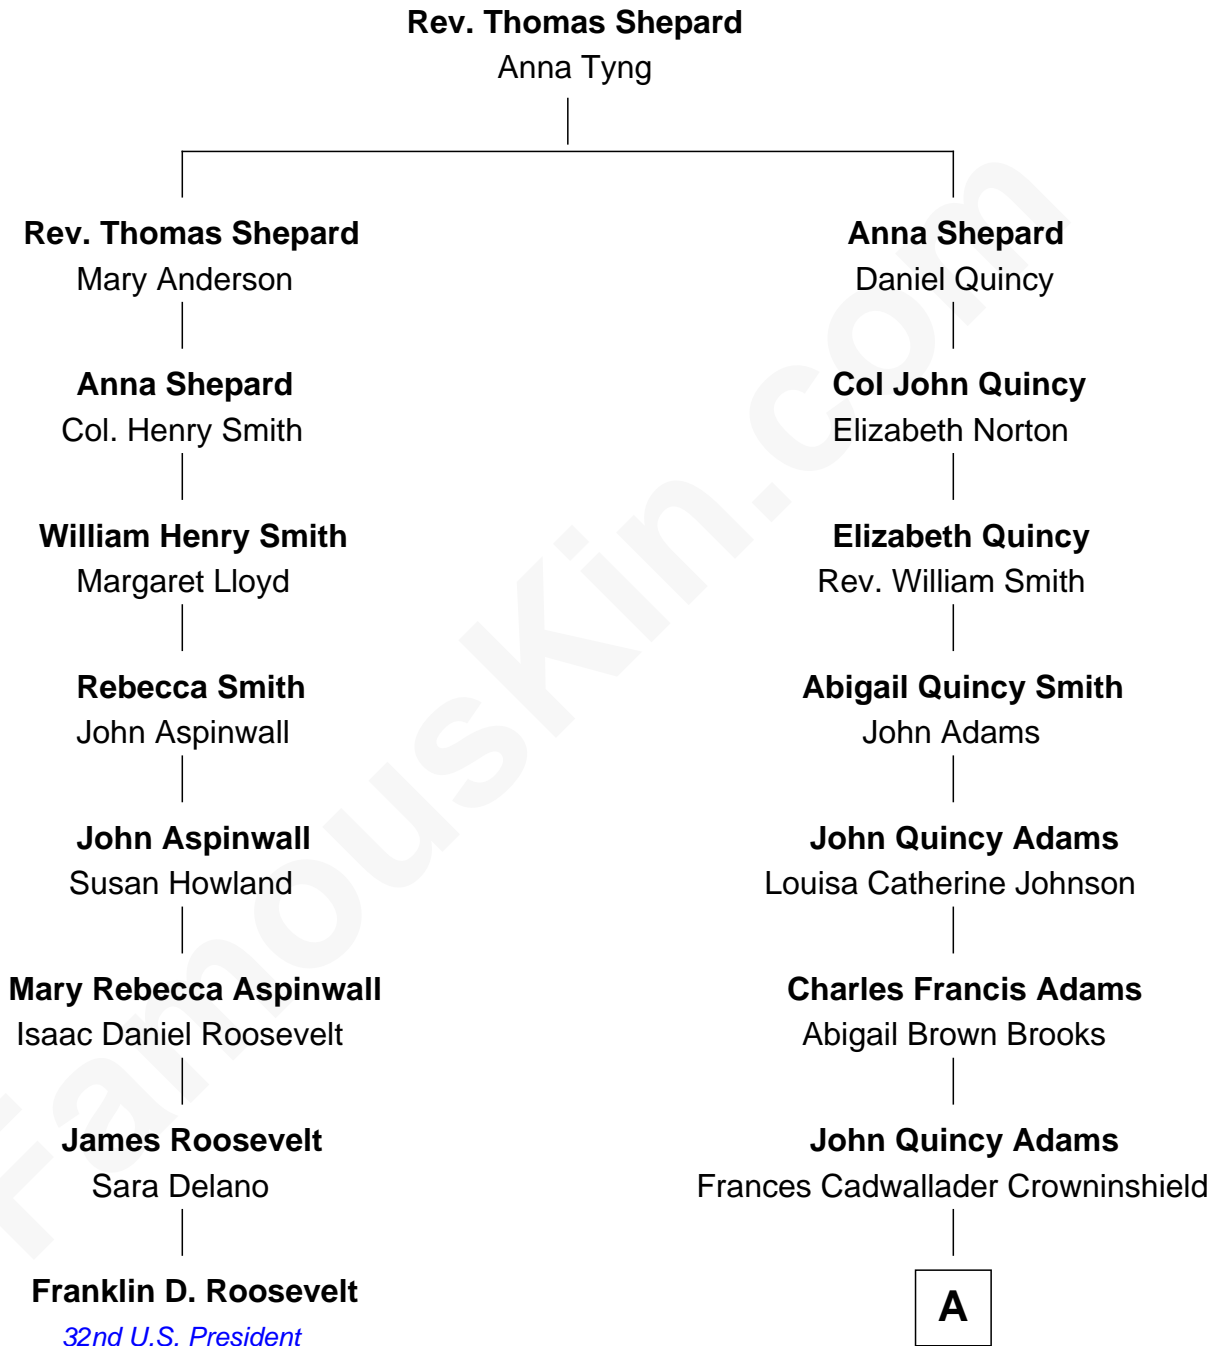

FamousKin.com
Relationship Chart of
Franklin D. Roosevelt
32nd U.S. President

7th cousin 2 times removed of

John Adams Morgan
1952 Olympic Sailing Gold Medalist

A

Charles Francis Adams

Frances Lovering

Catherine Frances Lovering Adams

Henry Sturgis Morgan

John Adams Morgan

Olympic Gold Medalist

FamousKin.com