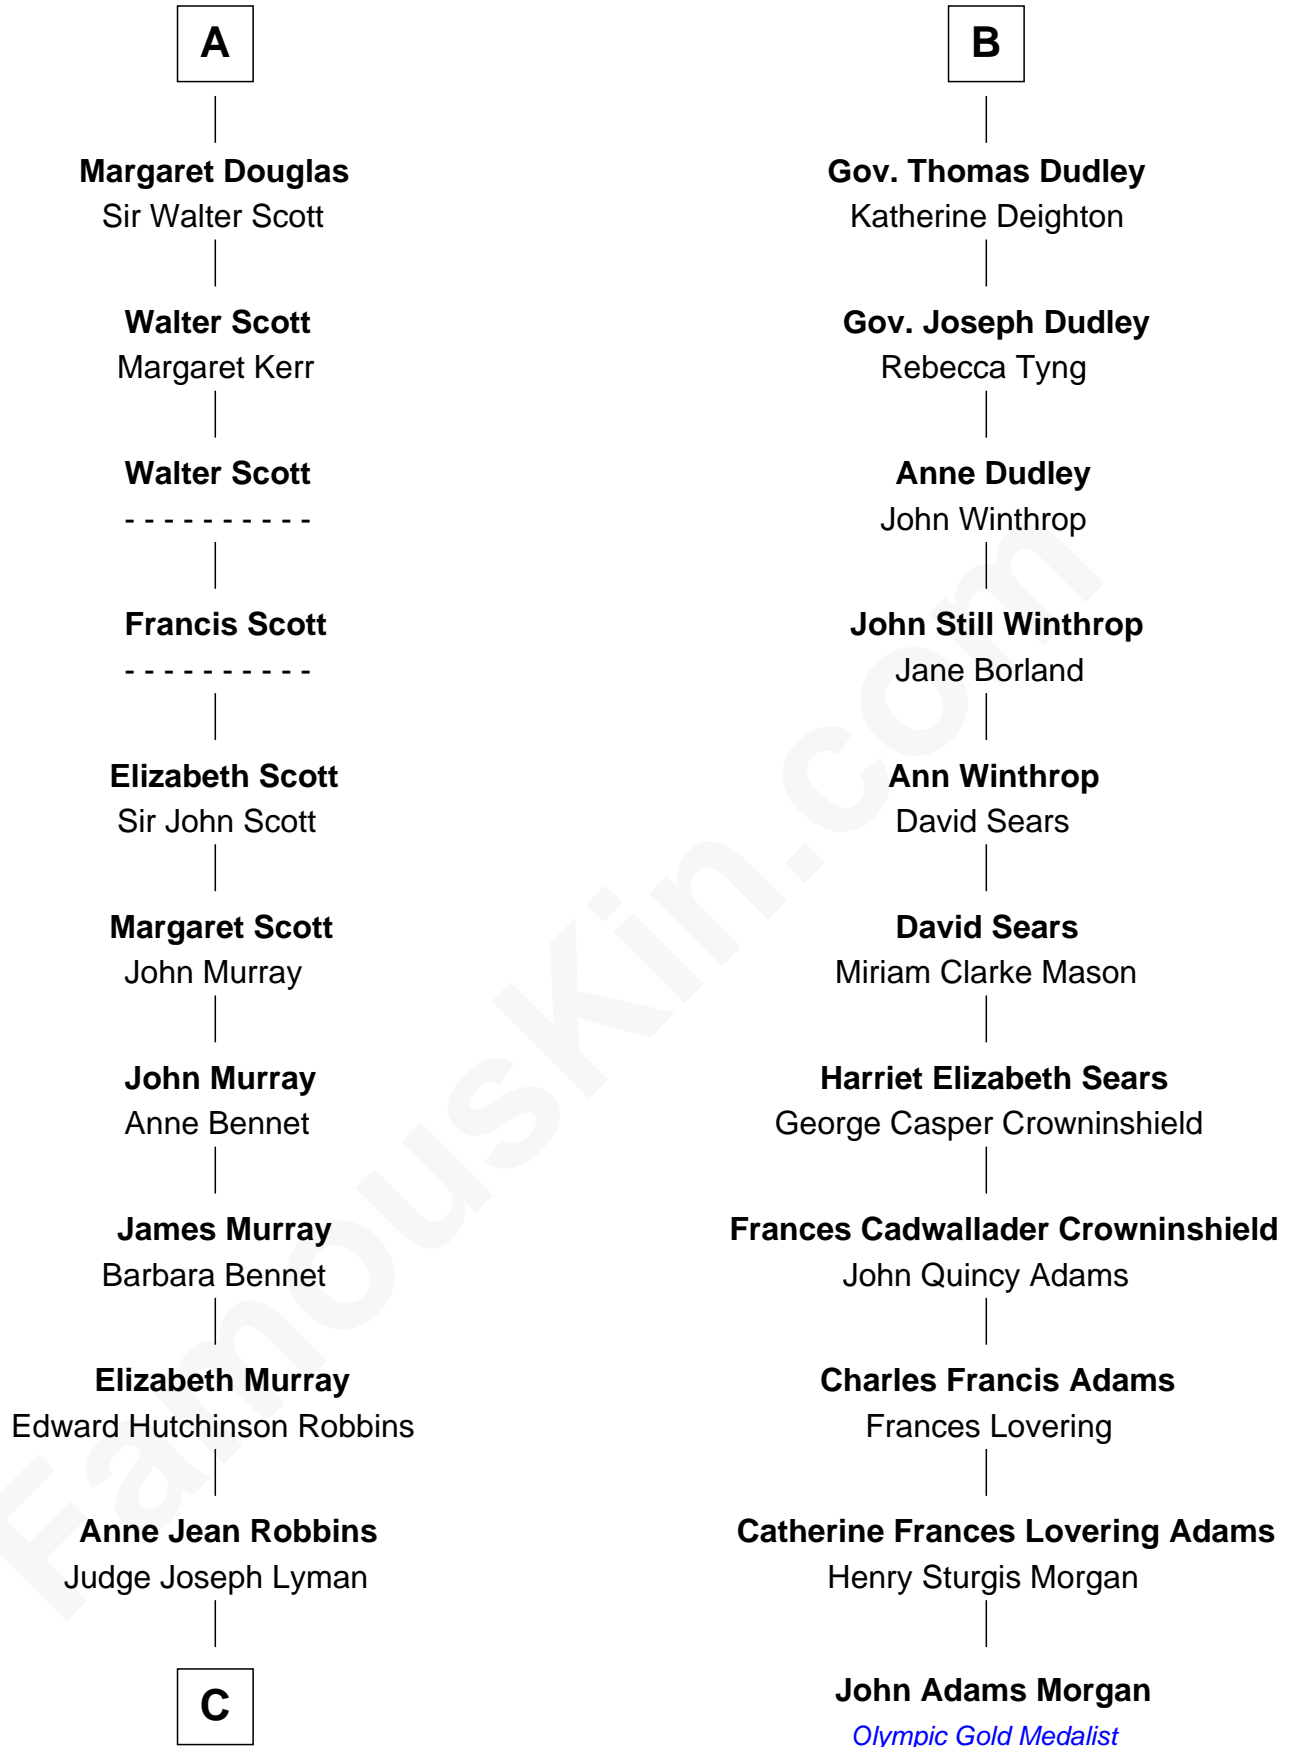

FamousKin.com
Relationship Chart of
Franklin D. Roosevelt
32nd U.S. President

17th cousin 2 times removed of

John Adams Morgan
1952 Olympic Sailing Gold Medalist

Sir Thomas de Holand
 Alice Fitzalan

C

—
Catharine Robbins Lyman

Warren Delano

—
Sara Delano

James Roosevelt

—
Franklin D. Roosevelt

32nd U.S. President

FamousKin.com