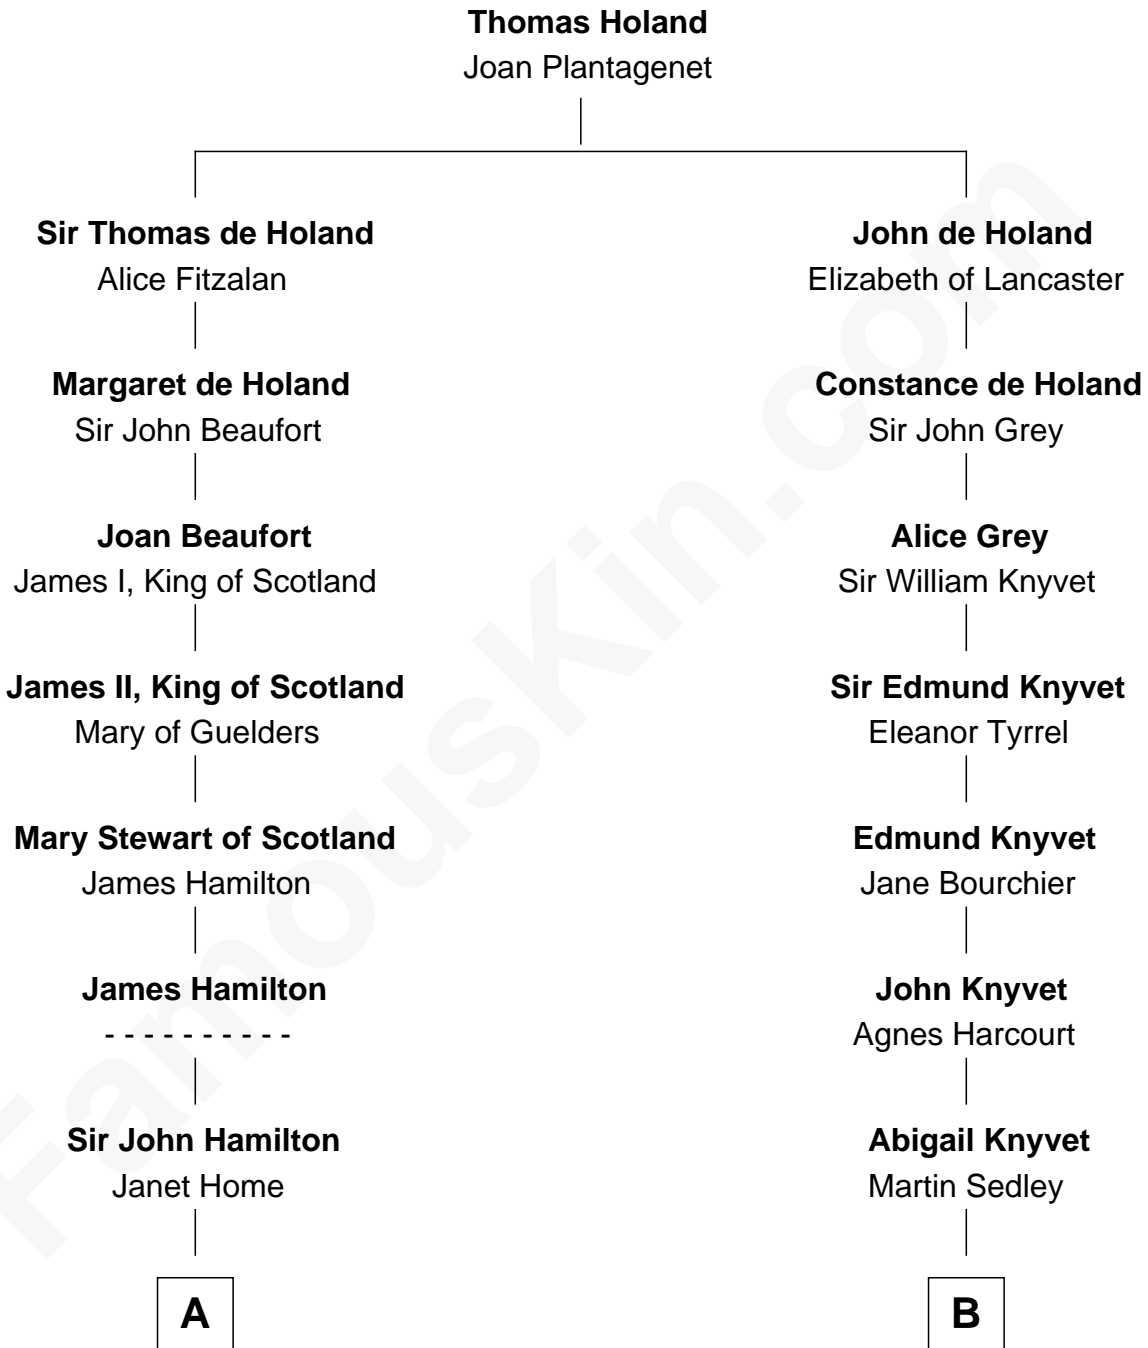

**FamousKin.com**  
**Relationship Chart of**  
**Franklin D. Roosevelt**  
*32nd U.S. President*

18th cousin 2 times removed of

**John Adams Morgan**  
*1952 Olympic Sailing Gold Medalist*

**C**

**Anne Jean Robbins**  
Judge Joseph Lyman

**Catharine Robbins Lyman**  
Warren Delano

**Sara Delano**  
James Roosevelt

**Franklin D. Roosevelt**  
*32nd U.S. President*

**D**

**Catherine Frances Lovering Adams**  
Henry Sturgis Morgan

**John Adams Morgan**  
*Olympic Gold Medalist*