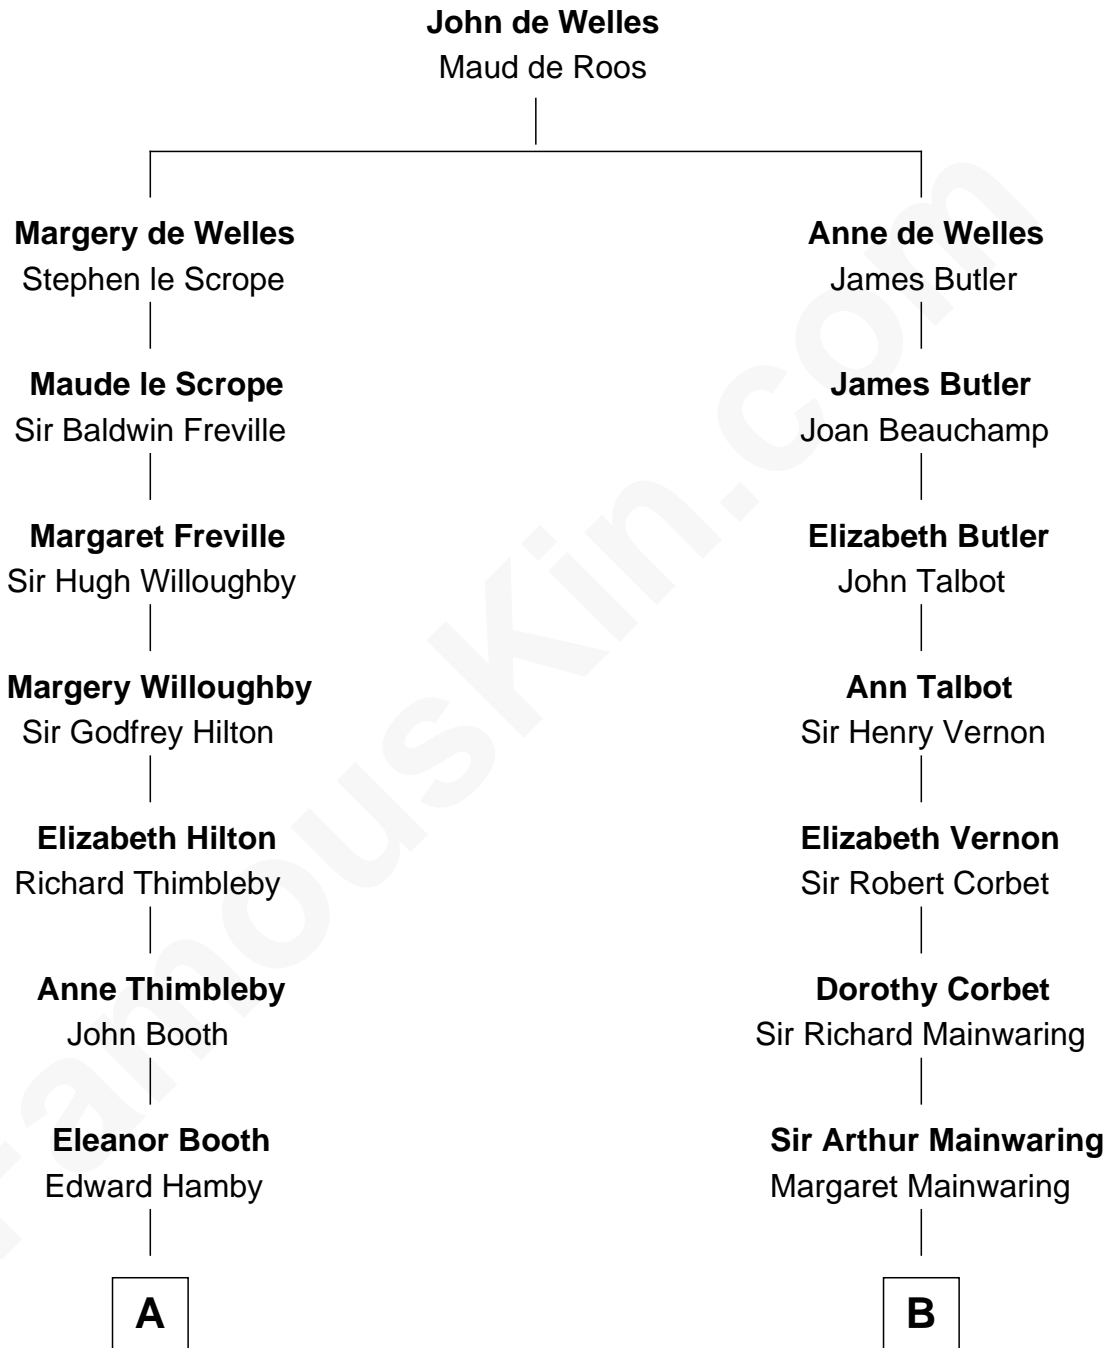

FamousKin.com
Relationship Chart of
Franklin D. Roosevelt
32nd U.S. President

17th cousin 2 times removed of

John Adams Morgan
1952 Olympic Sailing Gold Medalist

C

John Pierpont Morgan

Jane Norton Grew

Henry Sturgis Morgan

Catherine Frances Lovering Adams

John Adams Morgan

Olympic Gold Medalist

FamousKin.com