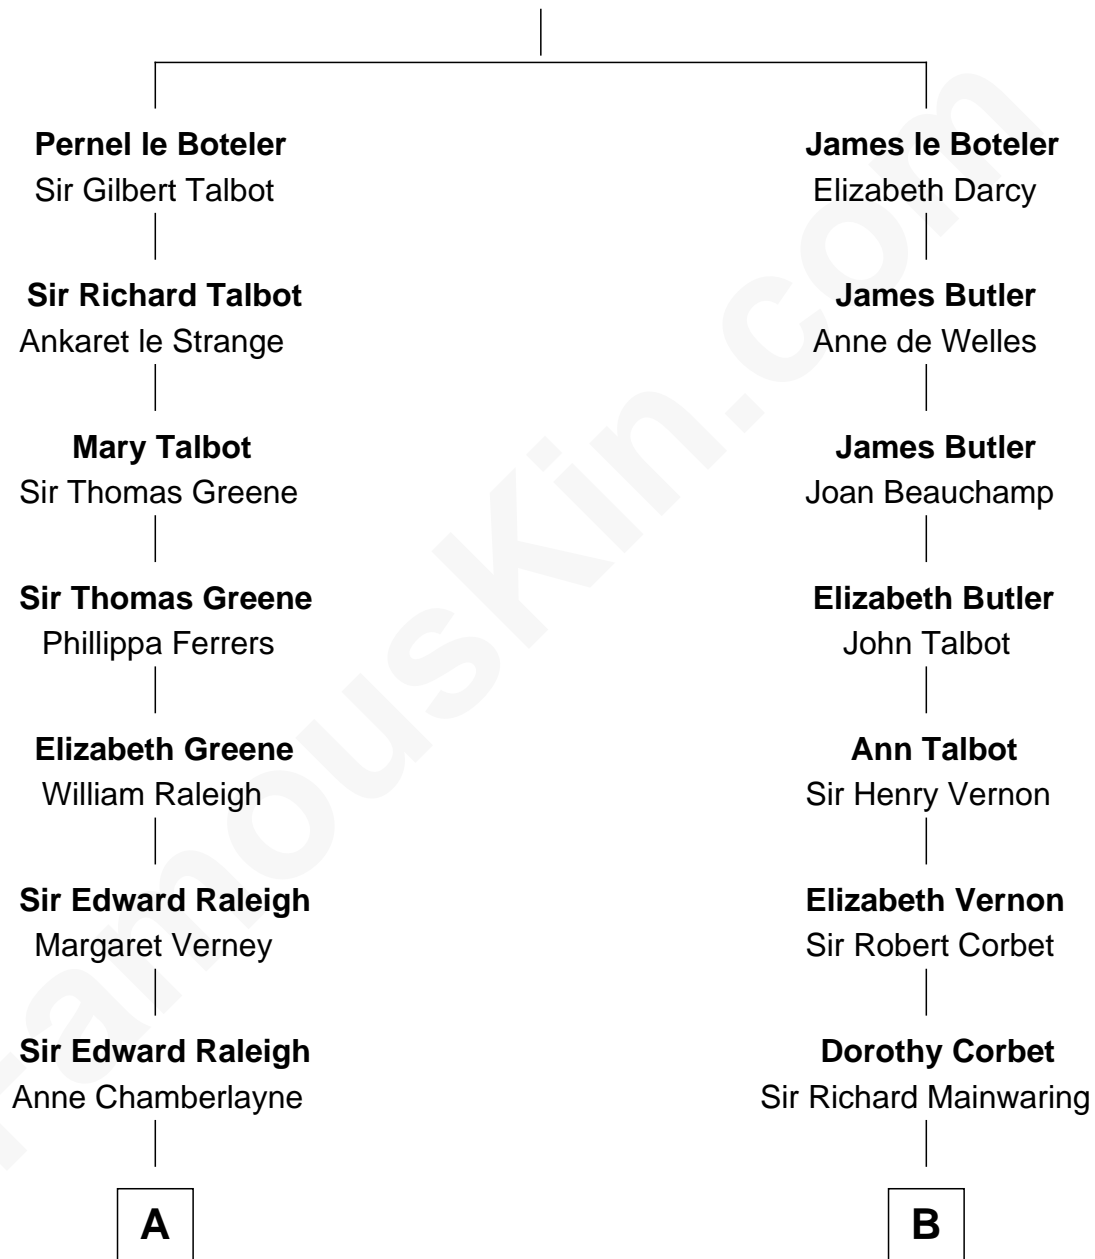

FamousKin.com
Relationship Chart of
Franklin D. Roosevelt
32nd U.S. President

19th cousin 1 time removed of

John Adams Morgan
1952 Olympic Sailing Gold Medalist

Sir James le Boteler
 Eleanor de Bohun

C

Catharine Robbins Lyman

Warren Delano

Sara Delano

James Roosevelt

Franklin D. Roosevelt

32nd U.S. President

D

Frances Louisa Tracy

John Pierpont Morgan