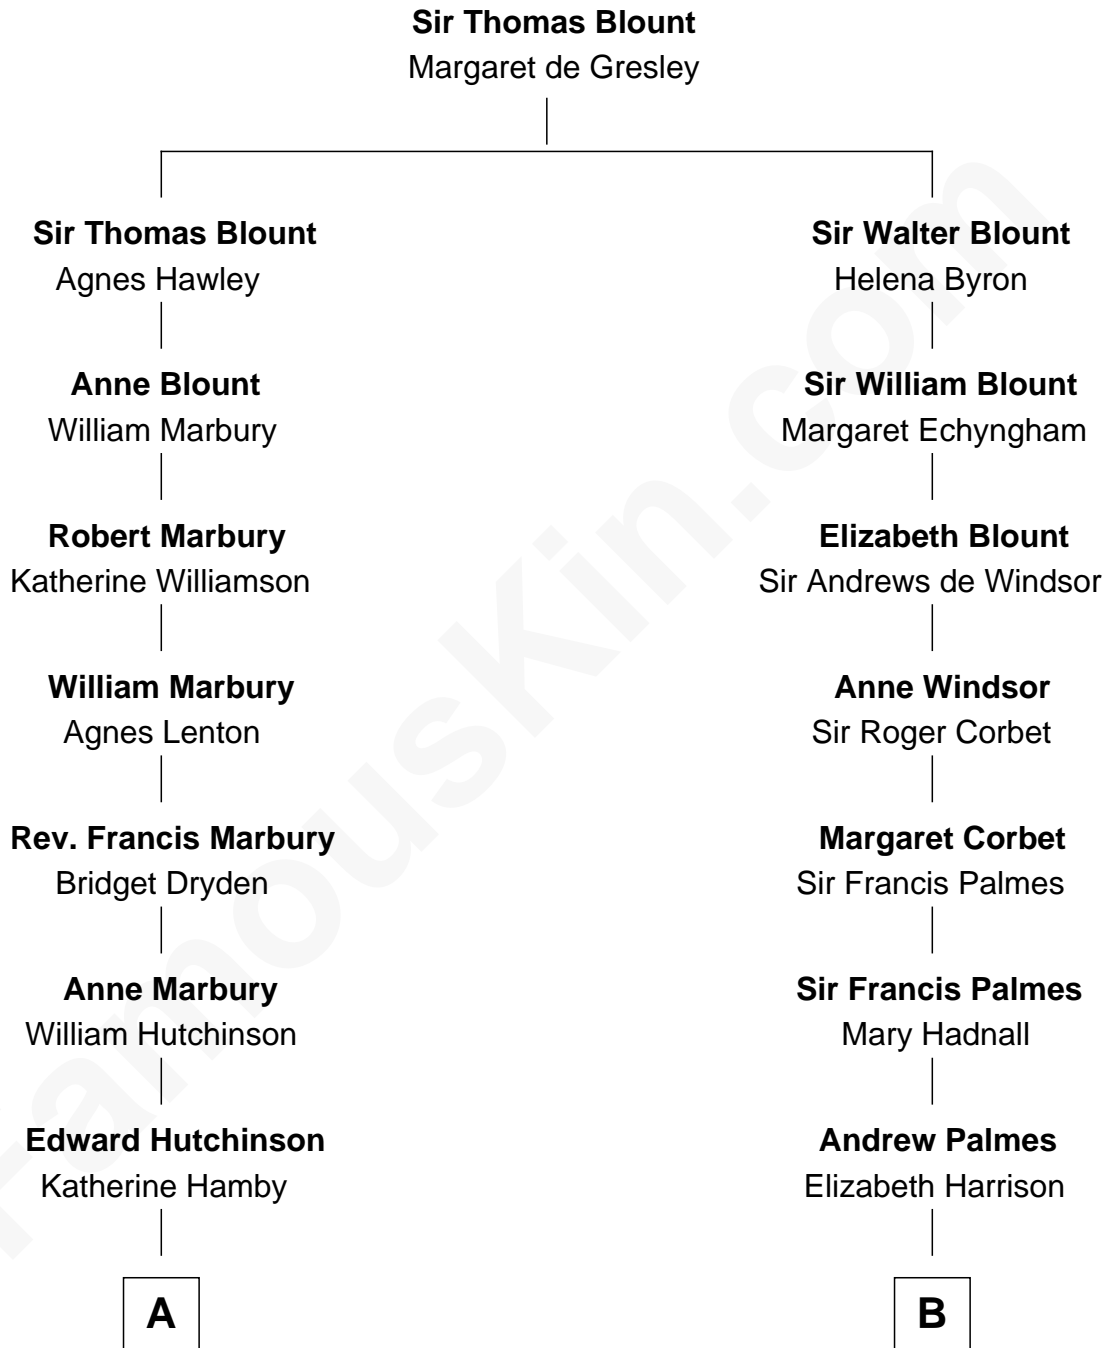

FamousKin.com
Relationship Chart of
Franklin D. Roosevelt
32nd U.S. President

14th cousin 4 times removed of
Benedict Cumberbatch
Movie, Television and Stage Actor

C

Timothy Carlton Congdon Cumberbatch

Wanda Ventham