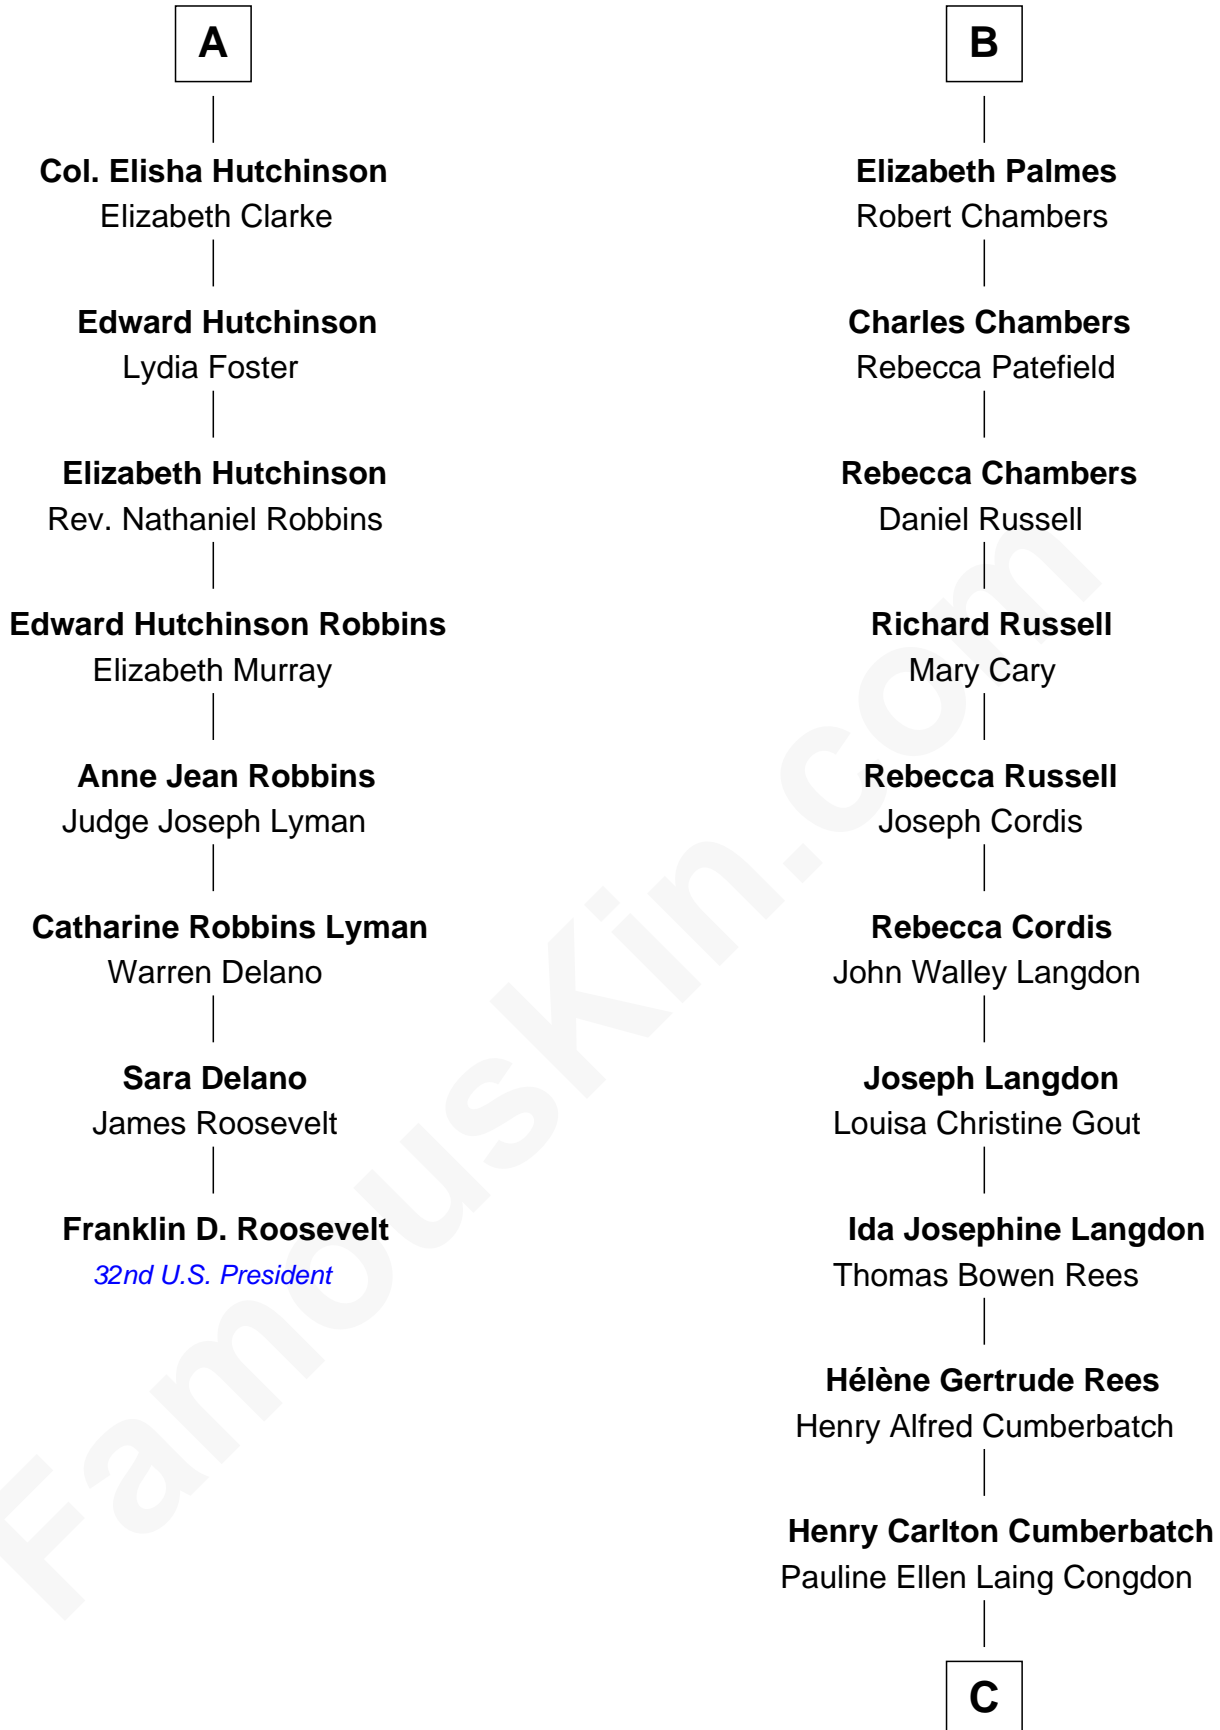

FamousKin.com
Relationship Chart of
Franklin D. Roosevelt
32nd U.S. President

14th cousin 4 times removed of
Benedict Cumberbatch
Movie, Television and Stage Actor

C

Timothy Carlton Congdon Cumberbatch

Wanda Ventham