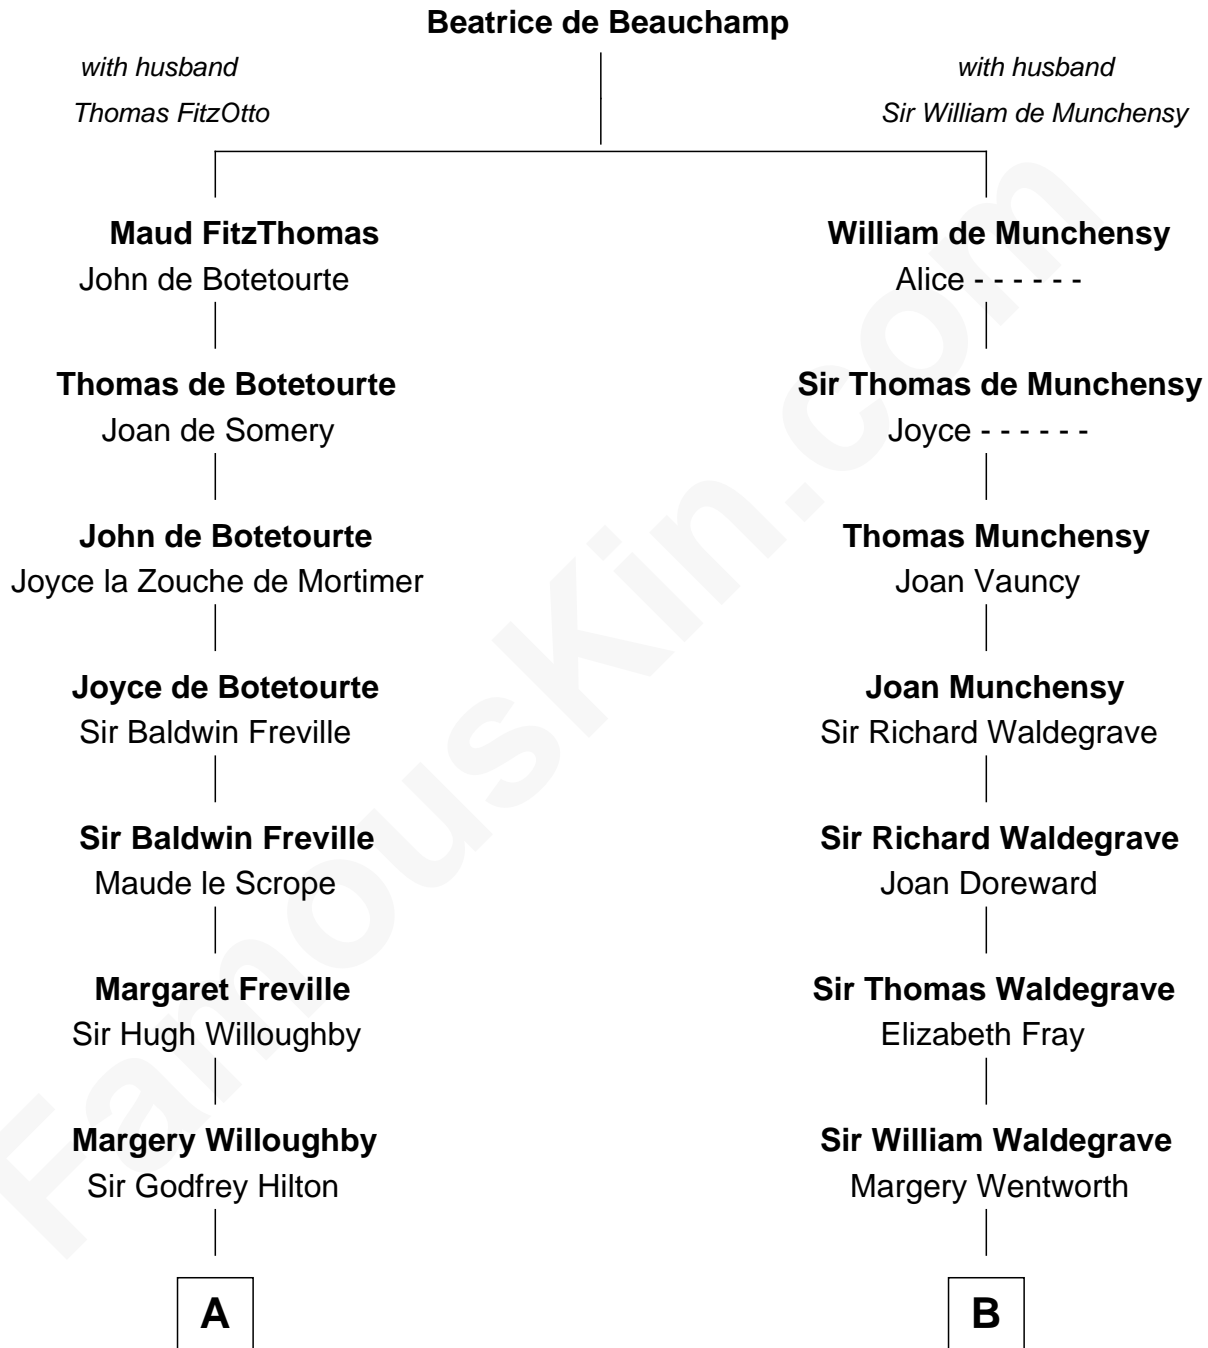

FamousKin.com
Relationship Chart of
Franklin D. Roosevelt
32nd U.S. President

20th cousin 1 time removed of

Benedict Cumberbatch
Movie, Television and Stage Actor

C

Anne Jean Robbins
Judge Joseph Lyman

Catharine Robbins Lyman
Warren Delano

Sara Delano
James Roosevelt

Franklin D. Roosevelt
32nd U.S. President

D

Robert William Cumberbatch
Louisa Grace Hanson

Henry Alfred Cumberbatch
Hélène Gertrude Rees

Henry Carlton Cumberbatch
Pauline Ellen Laing Congdon