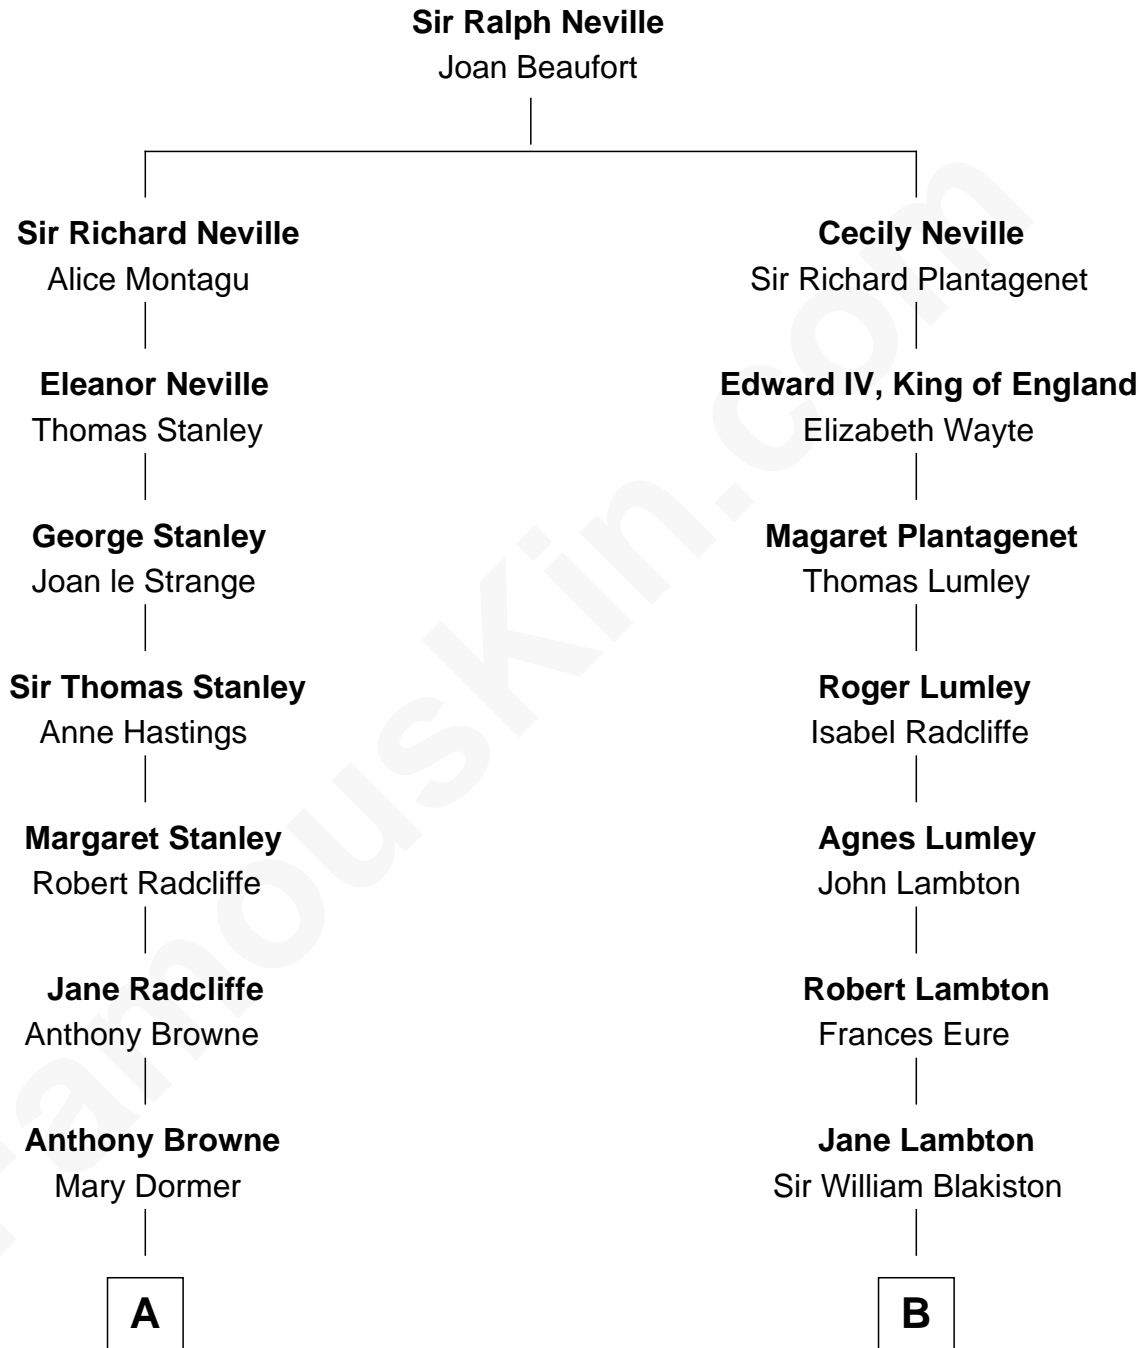

FamousKin.com
Relationship Chart of
Franklin D. Roosevelt
32nd U.S. President

17th cousin 1 time removed of

Benedict Cumberbatch
Movie, Television and Stage Actor

C

Timothy Carlton Congdon Cumberbatch

Wanda Ventham