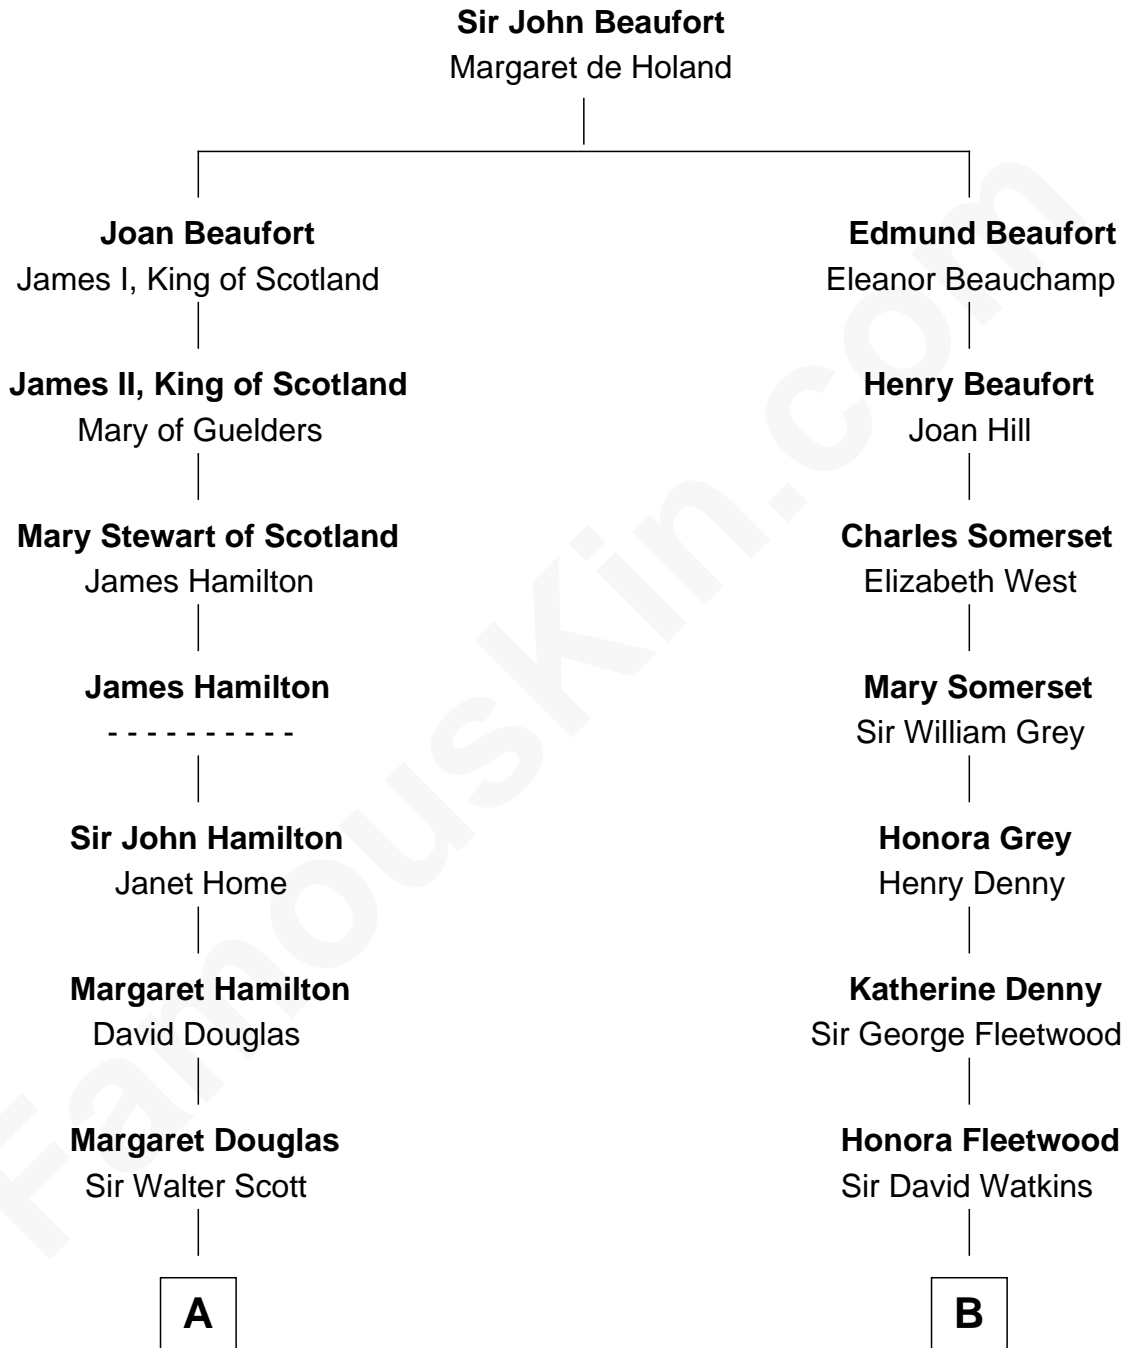

FamousKin.com
Relationship Chart of
Franklin D. Roosevelt
32nd U.S. President

17th cousin 1 time removed of

Benedict Cumberbatch
Movie, Television and Stage Actor

C

Sara Delano
James Roosevelt

Franklin D. Roosevelt
32nd U.S. President

FamousKin.com