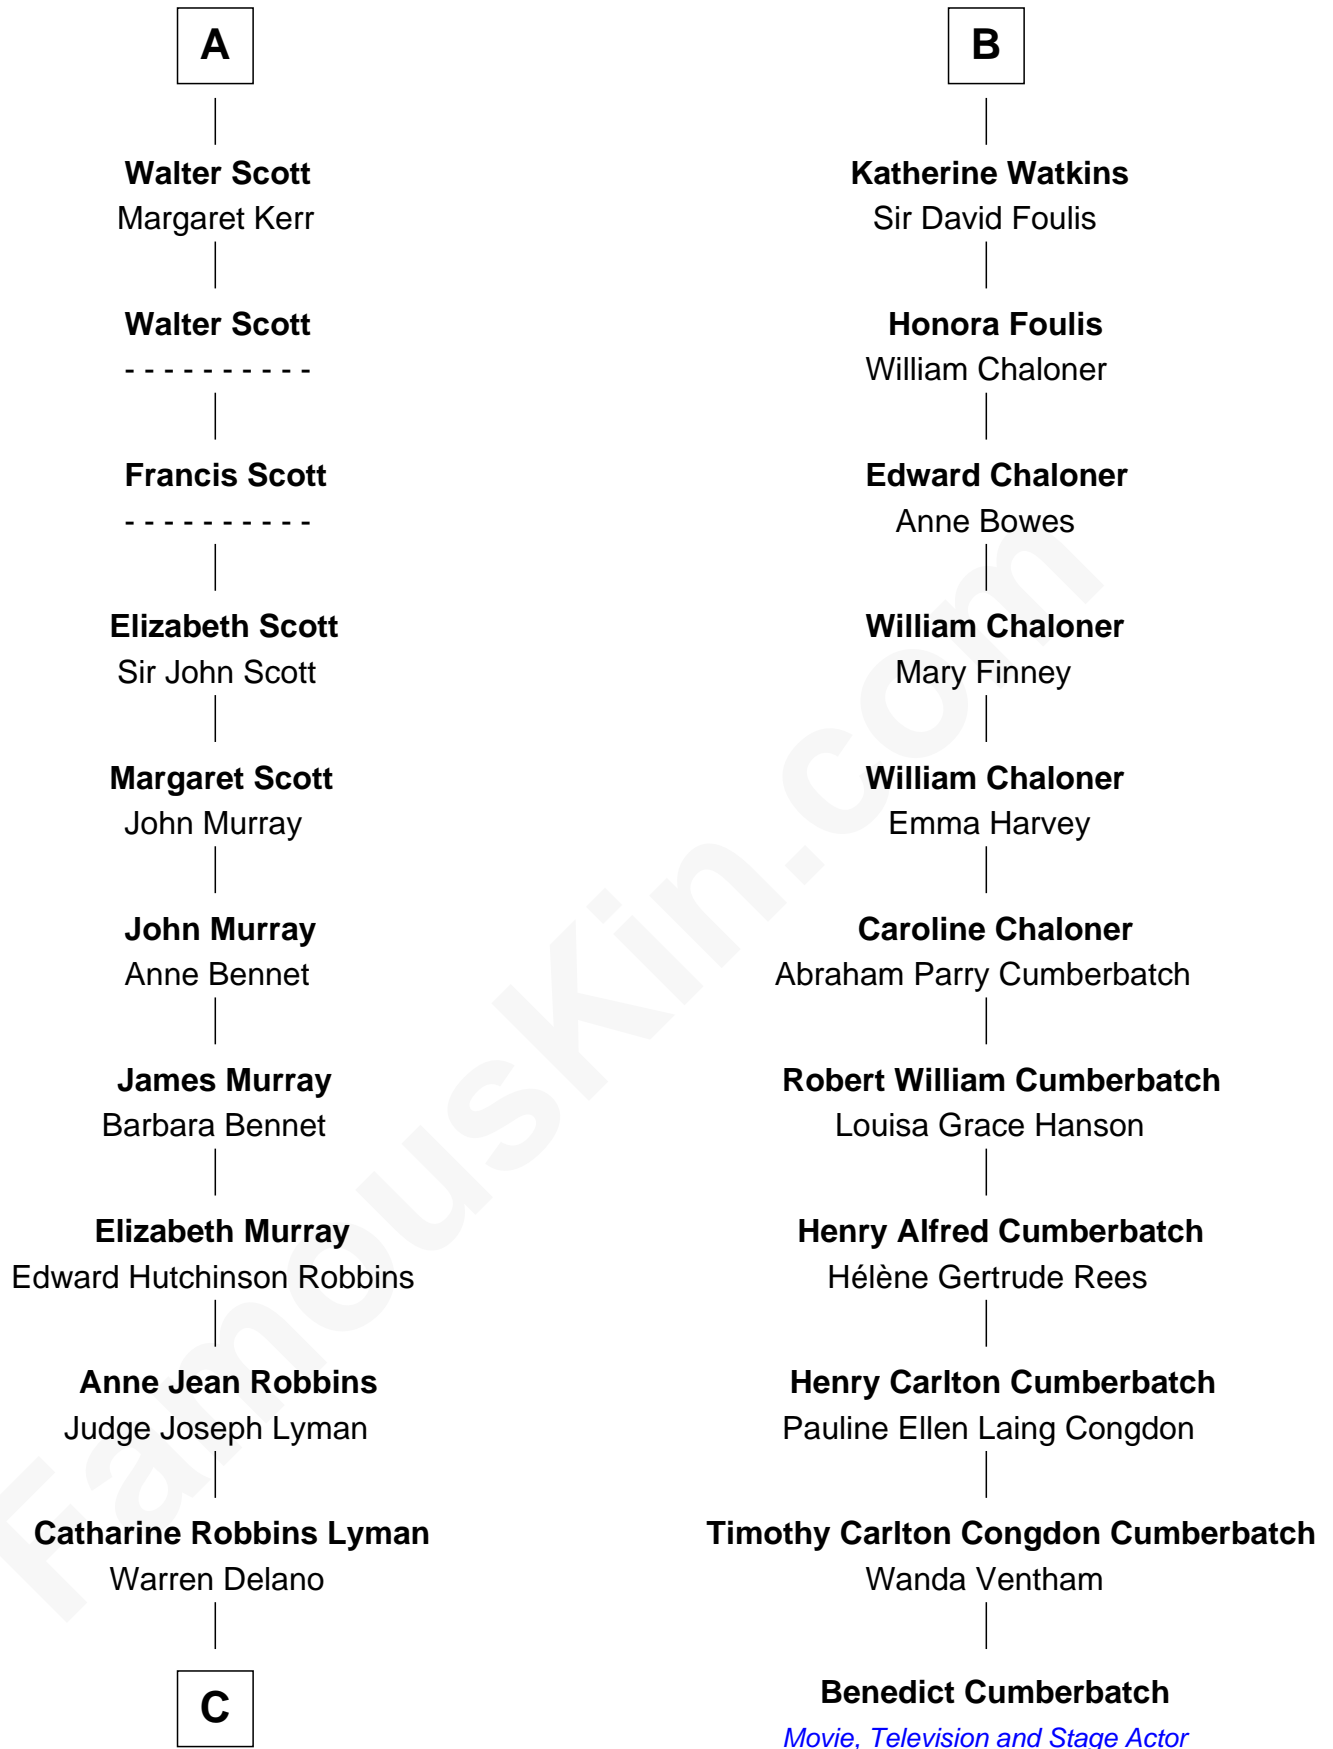

FamousKin.com
Relationship Chart of
Franklin D. Roosevelt
32nd U.S. President

17th cousin 1 time removed of

Benedict Cumberbatch
Movie, Television and Stage Actor

C

Sara Delano
James Roosevelt

Franklin D. Roosevelt
32nd U.S. President

FamousKin.com