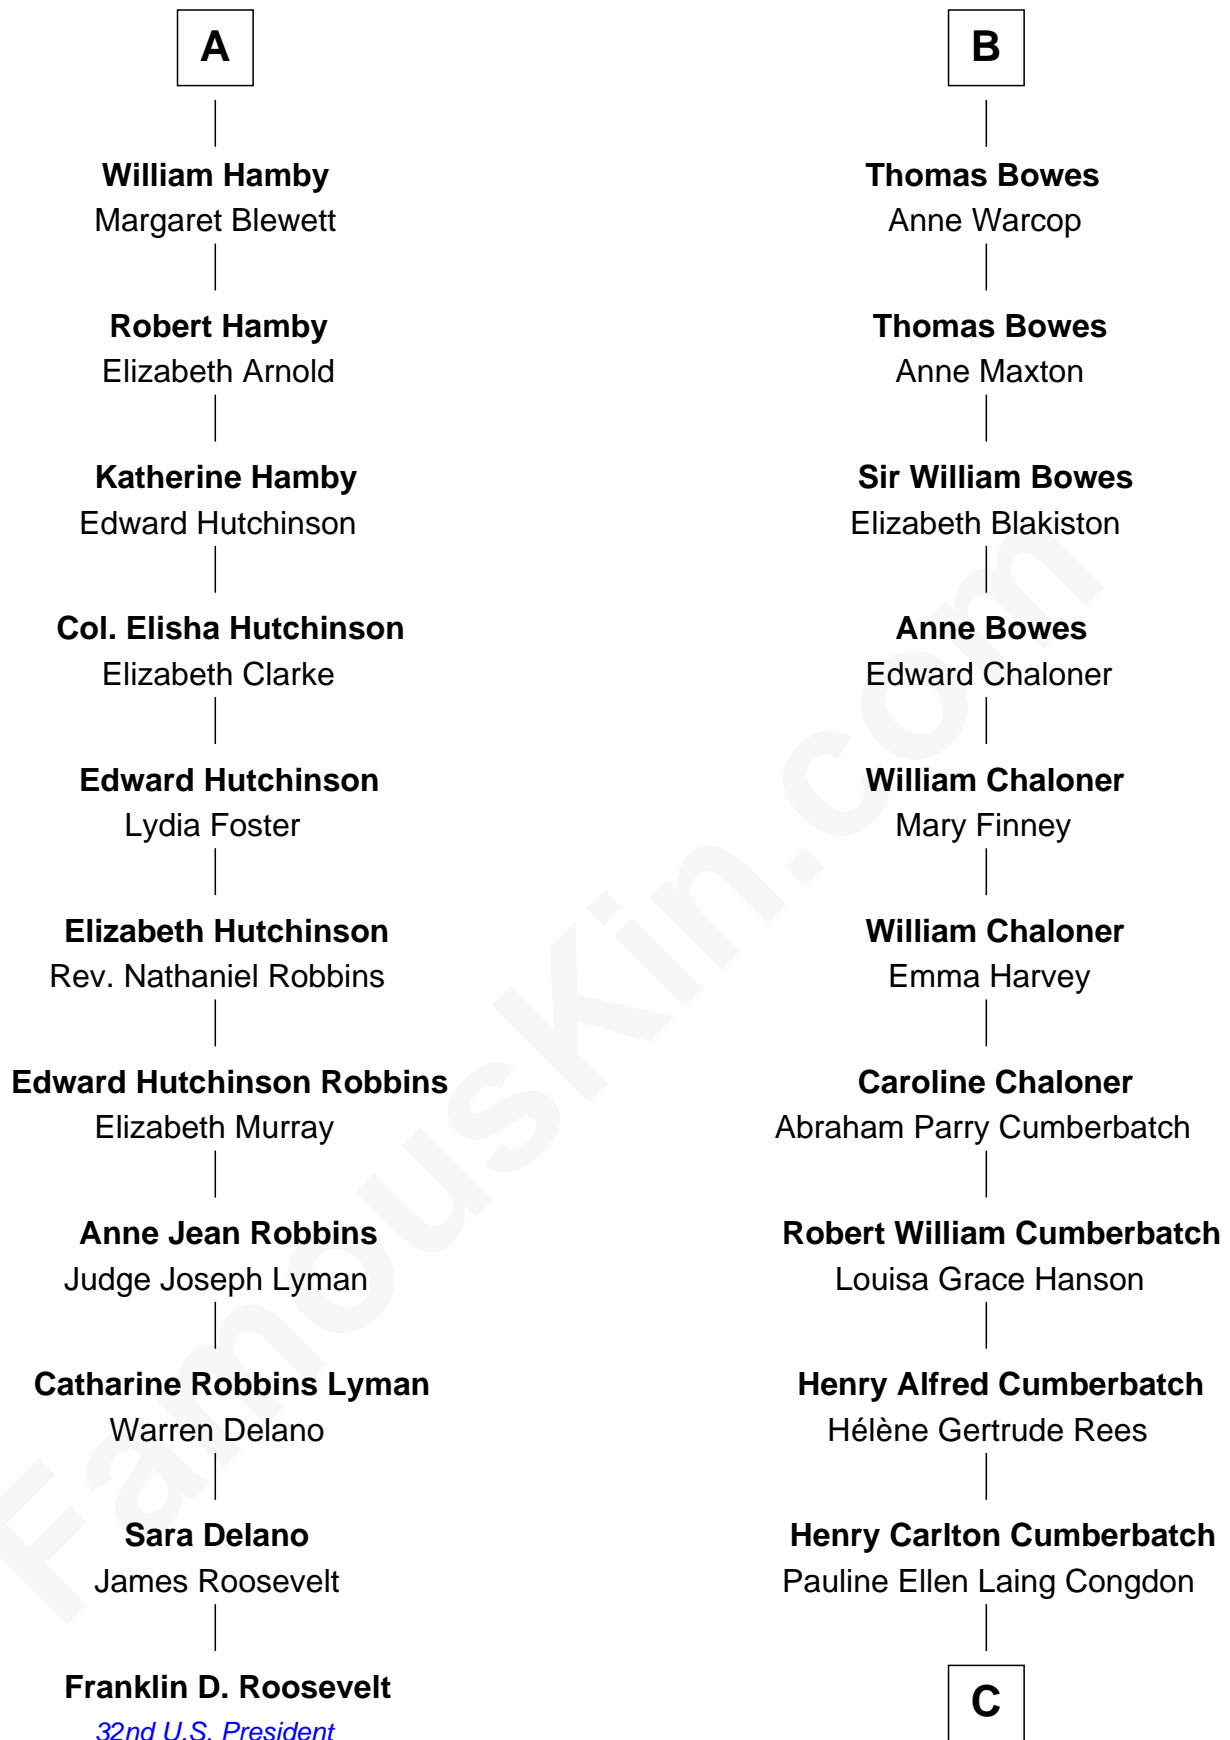

**FamousKin.com**  
**Relationship Chart of**  
**Franklin D. Roosevelt**  
*32nd U.S. President*

17th cousin 1 time removed of

**Benedict Cumberbatch**  
*Movie, Television and Stage Actor*

C

Timothy Carlton Congdon Cumberbatch

Wanda Ventham

**Benedict Cumberbatch**

*Movie, Television and Stage Actor*

FamousKin.com