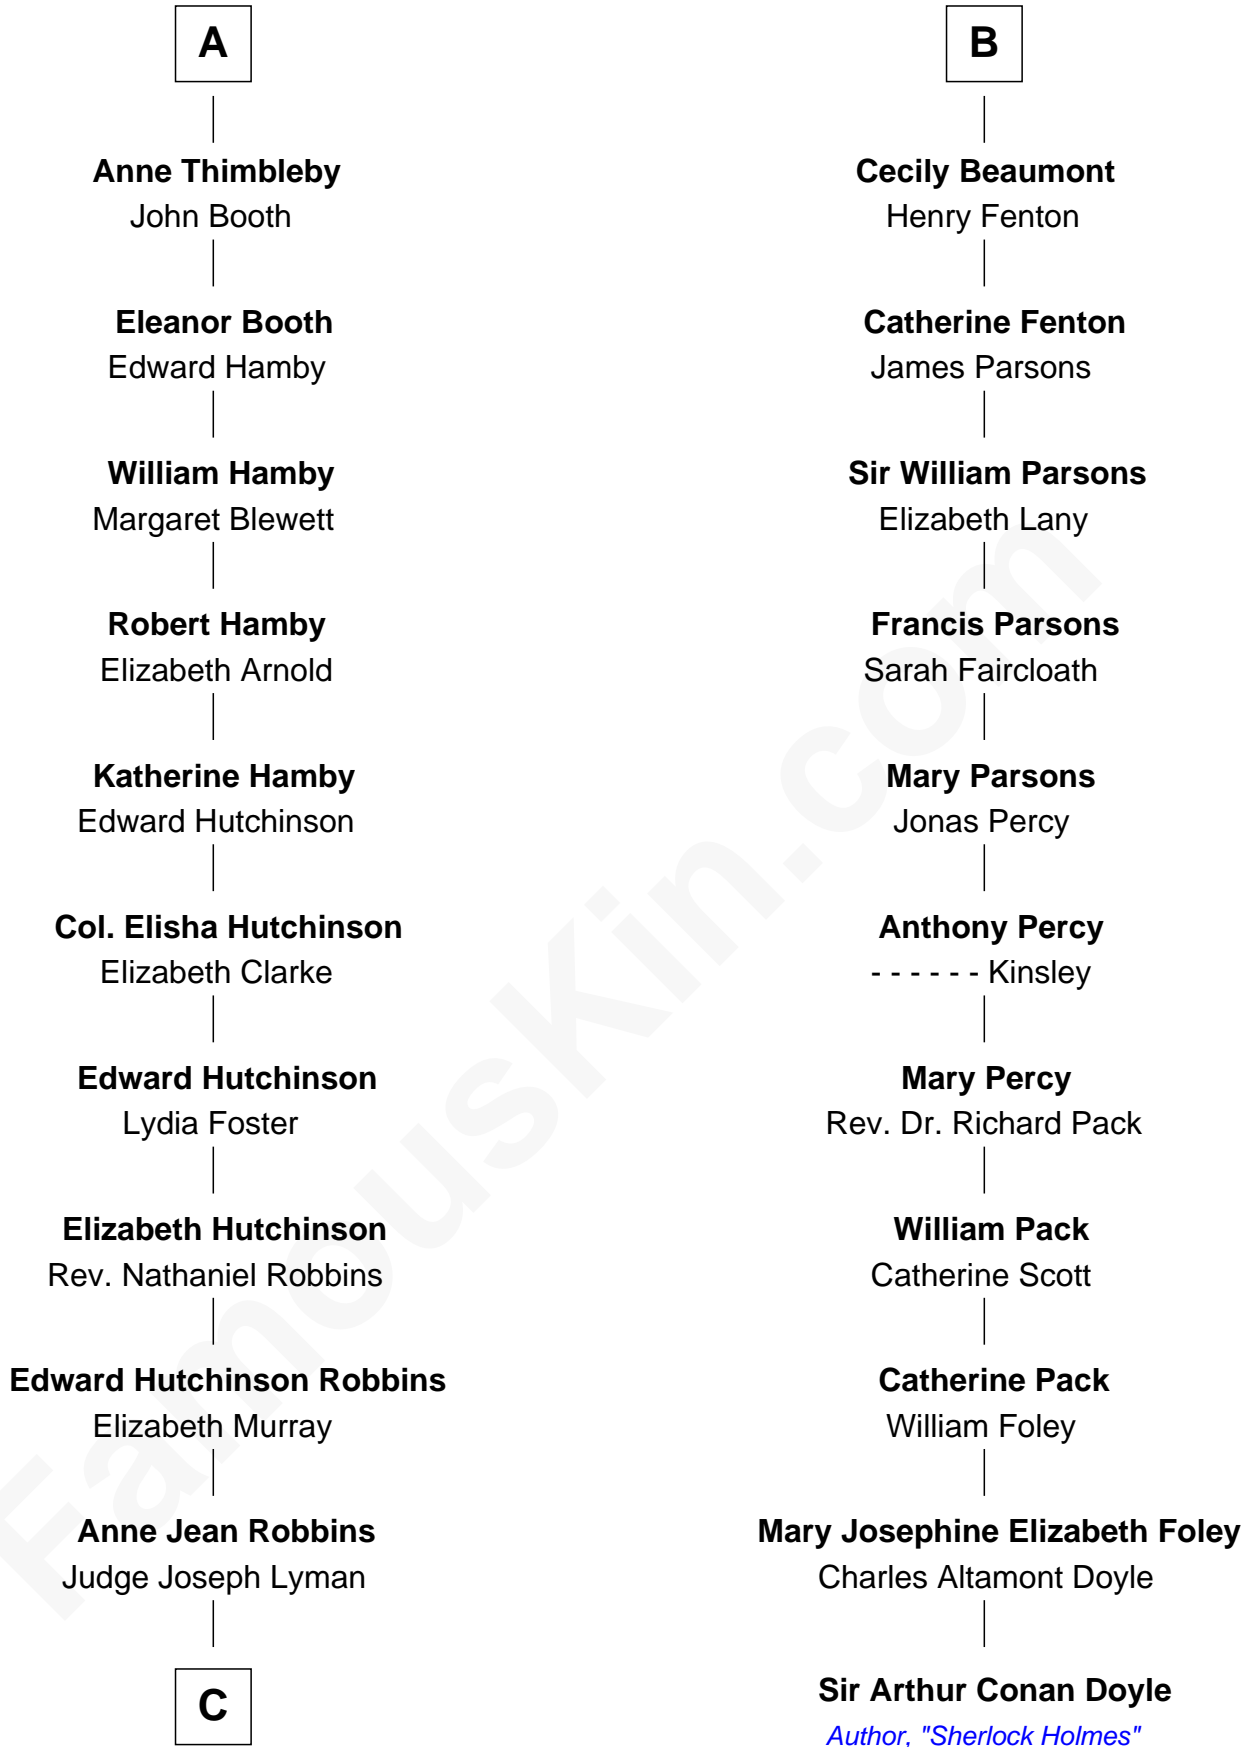

FamousKin.com
Relationship Chart of
Franklin D. Roosevelt
32nd U.S. President

17th cousin 2 times removed of
Sir Arthur Conan Doyle
Author, "Sherlock Holmes"

C

—
Catharine Robbins Lyman

Warren Delano

—
Sara Delano

James Roosevelt

—
Franklin D. Roosevelt

32nd U.S. President

FamousKin.com