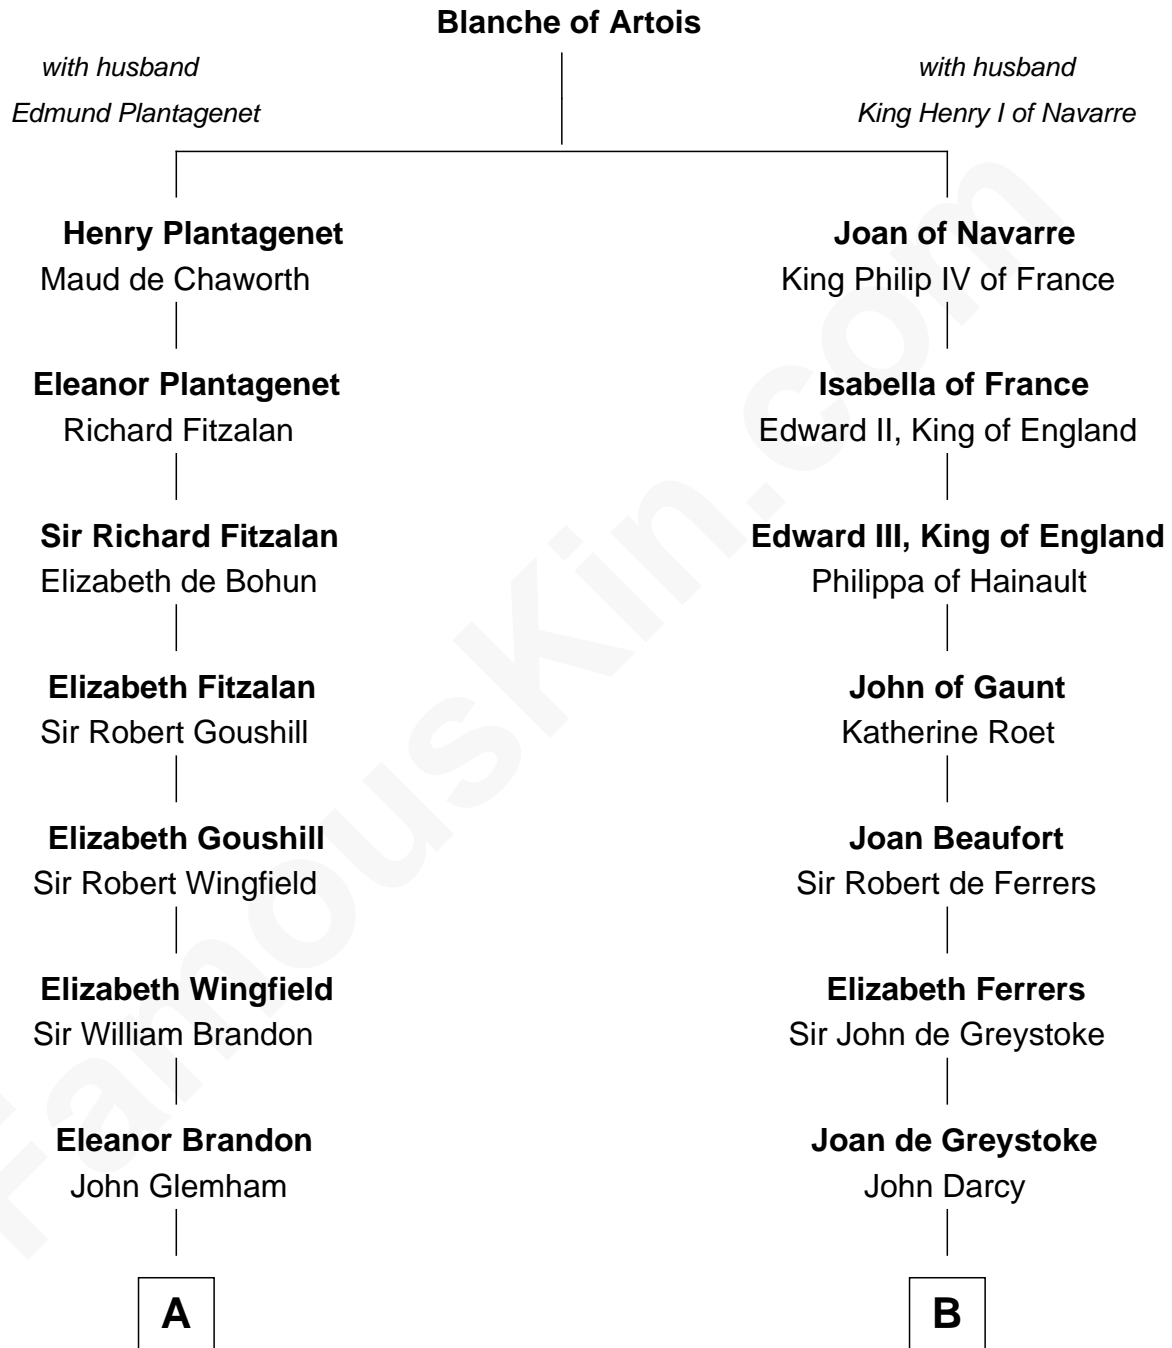

FamousKin.com
Relationship Chart of
Franklin D. Roosevelt
32nd U.S. President

19th cousin 1 time removed of
Sir Arthur Conan Doyle
Author, "Sherlock Holmes"

C

Warren Delano
Catharine Robbins Lyman

Sara Delano
James Roosevelt

Franklin D. Roosevelt
32nd U.S. President

D

William Pack
Catherine Scott

Catherine Pack
William Foley

Mary Josephine Elizabeth Foley
Charles Altamont Doyle

Sir Arthur Conan Doyle
Author, "Sherlock Holmes"

FamousKin.com