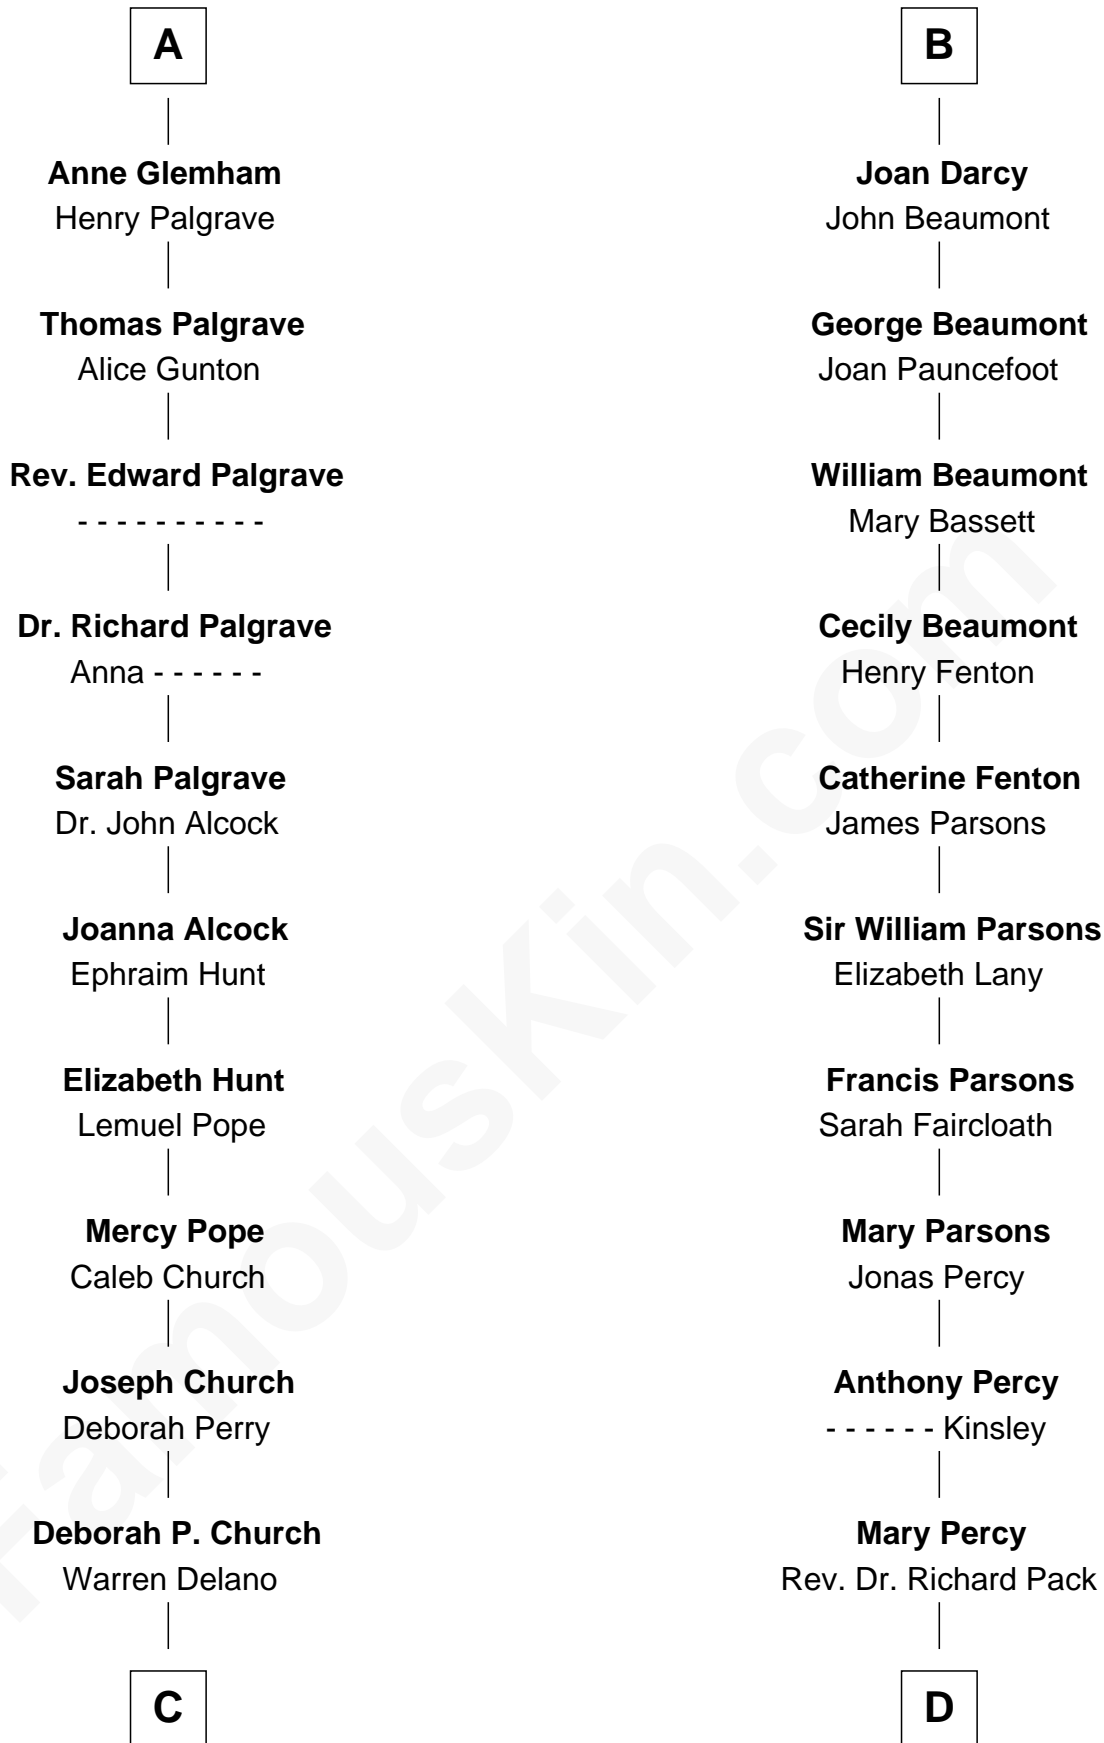

FamousKin.com
Relationship Chart of
Franklin D. Roosevelt
32nd U.S. President

19th cousin 1 time removed of
Sir Arthur Conan Doyle
Author, "Sherlock Holmes"

C

Warren Delano
Catharine Robbins Lyman

Sara Delano
James Roosevelt

Franklin D. Roosevelt
32nd U.S. President

D

William Pack
Catherine Scott

Catherine Pack
William Foley

Mary Josephine Elizabeth Foley
Charles Altamont Doyle

Sir Arthur Conan Doyle
Author, "Sherlock Holmes"

FamousKin.com