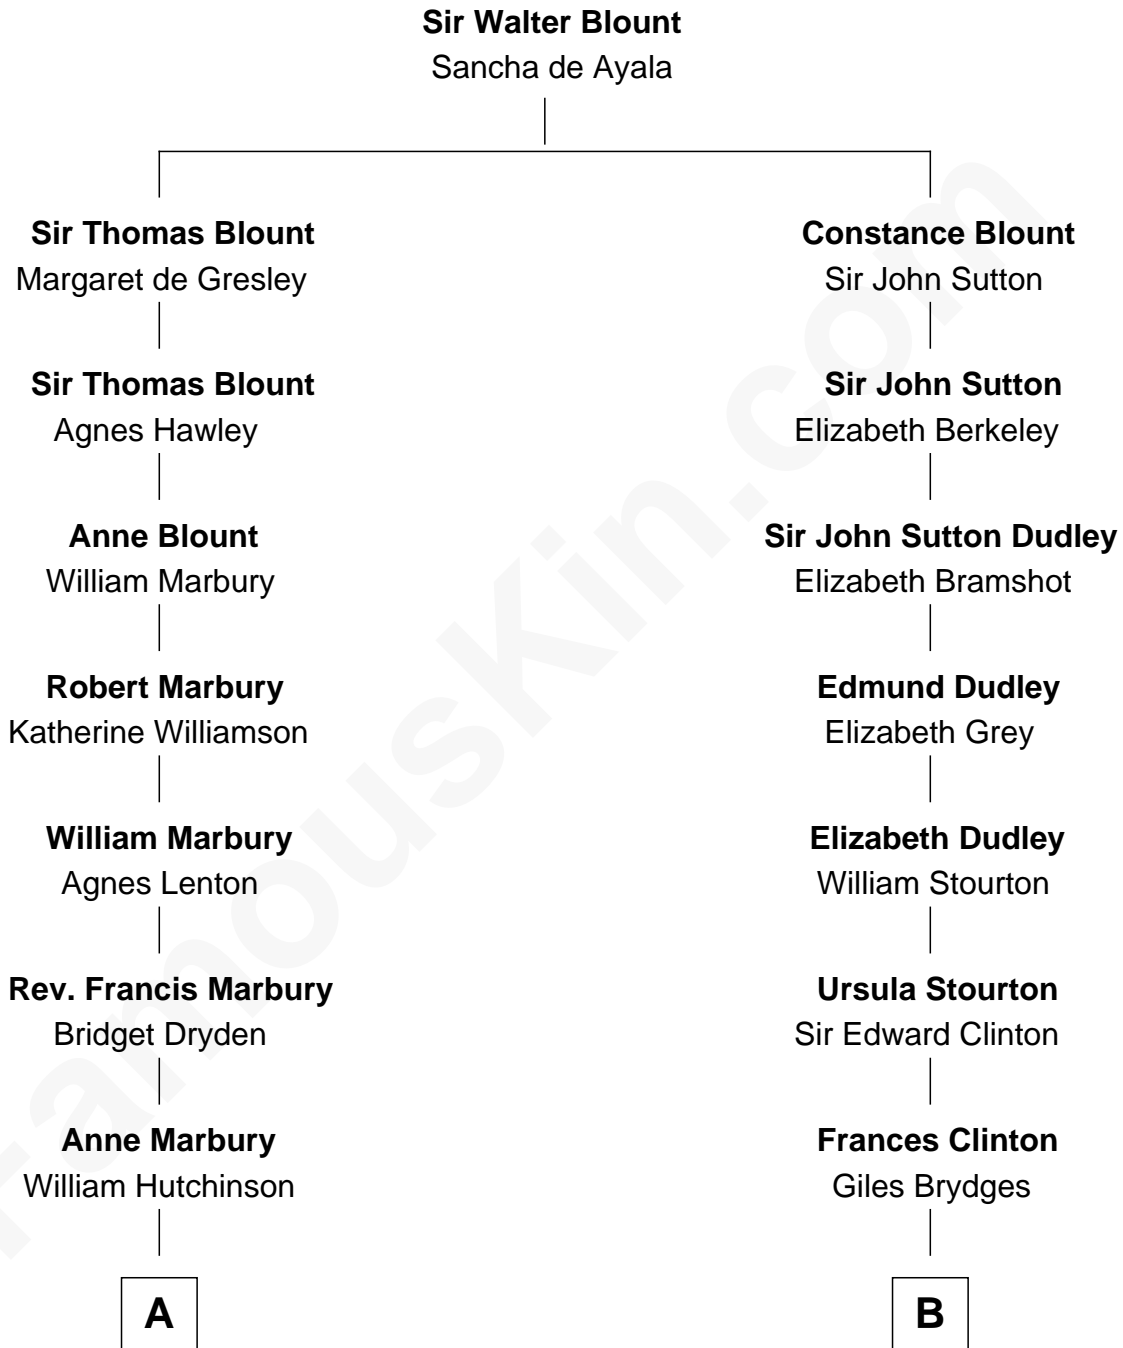

FamousKin.com
Relationship Chart of
Franklin D. Roosevelt
32nd U.S. President

15th cousin 3 times removed of
Queen Elizabeth II
Queen of the United Kingdom

C

Elizabeth Bowes-Lyon
George VI, King of the United Kingdom

Queen Elizabeth II
Queen of the United Kingdom

FamousKin.com