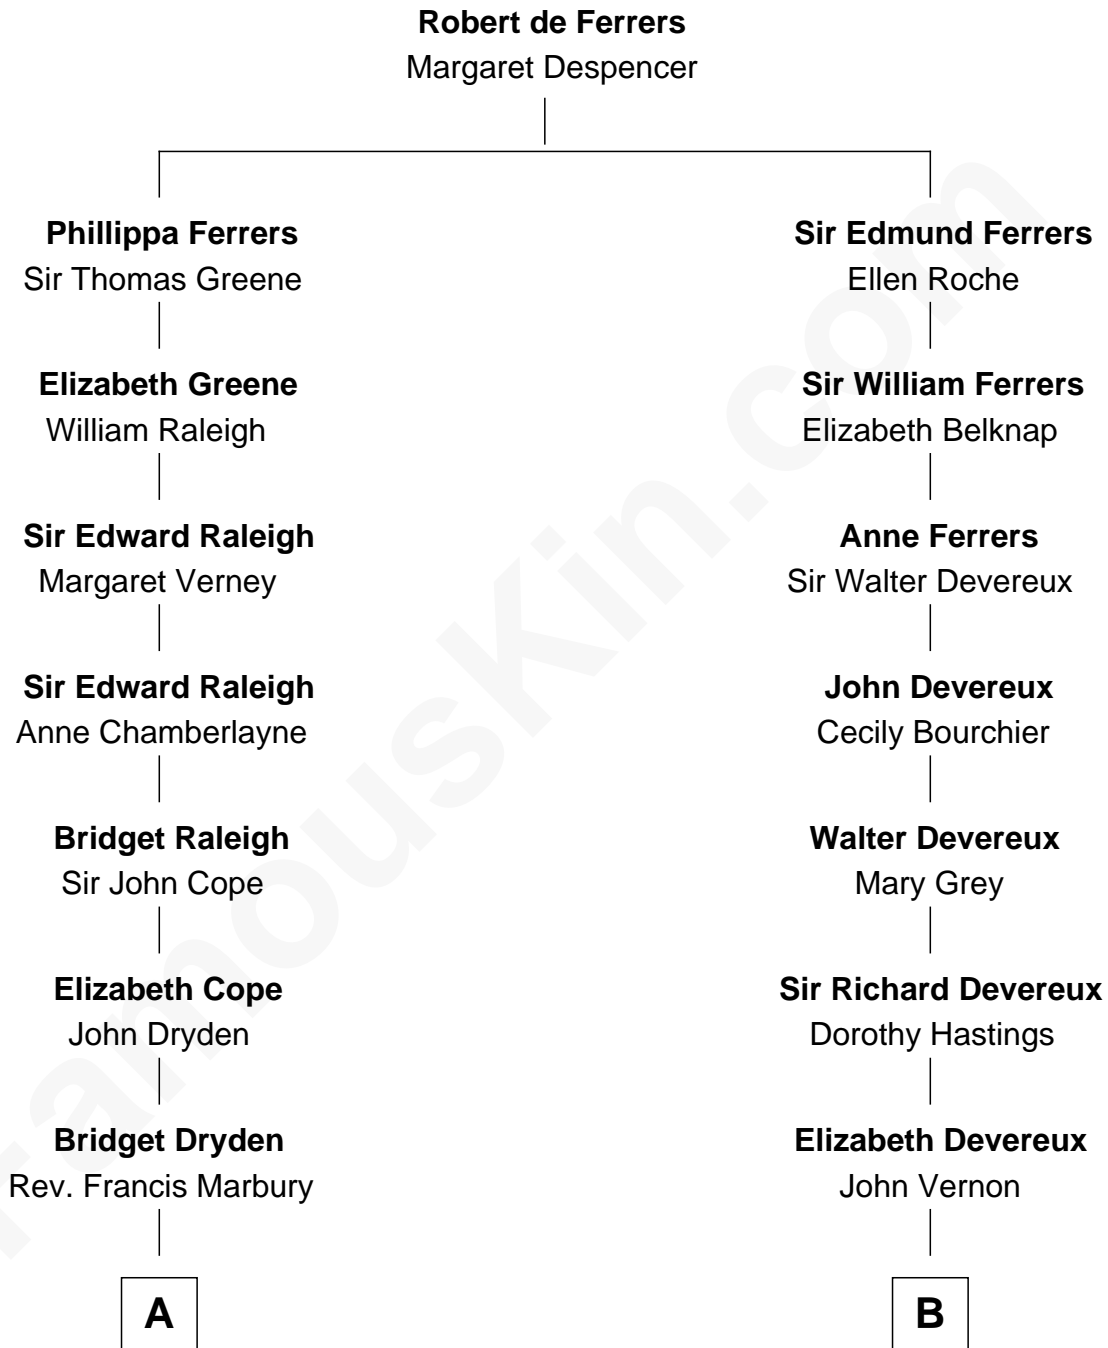

FamousKin.com
Relationship Chart of
Franklin D. Roosevelt
32nd U.S. President

16th cousin 2 times removed of
Queen Elizabeth II
Queen of the United Kingdom

C

Elizabeth Bowes-Lyon
George VI, King of the United Kingdom

Queen Elizabeth II
Queen of the United Kingdom

FamousKin.com