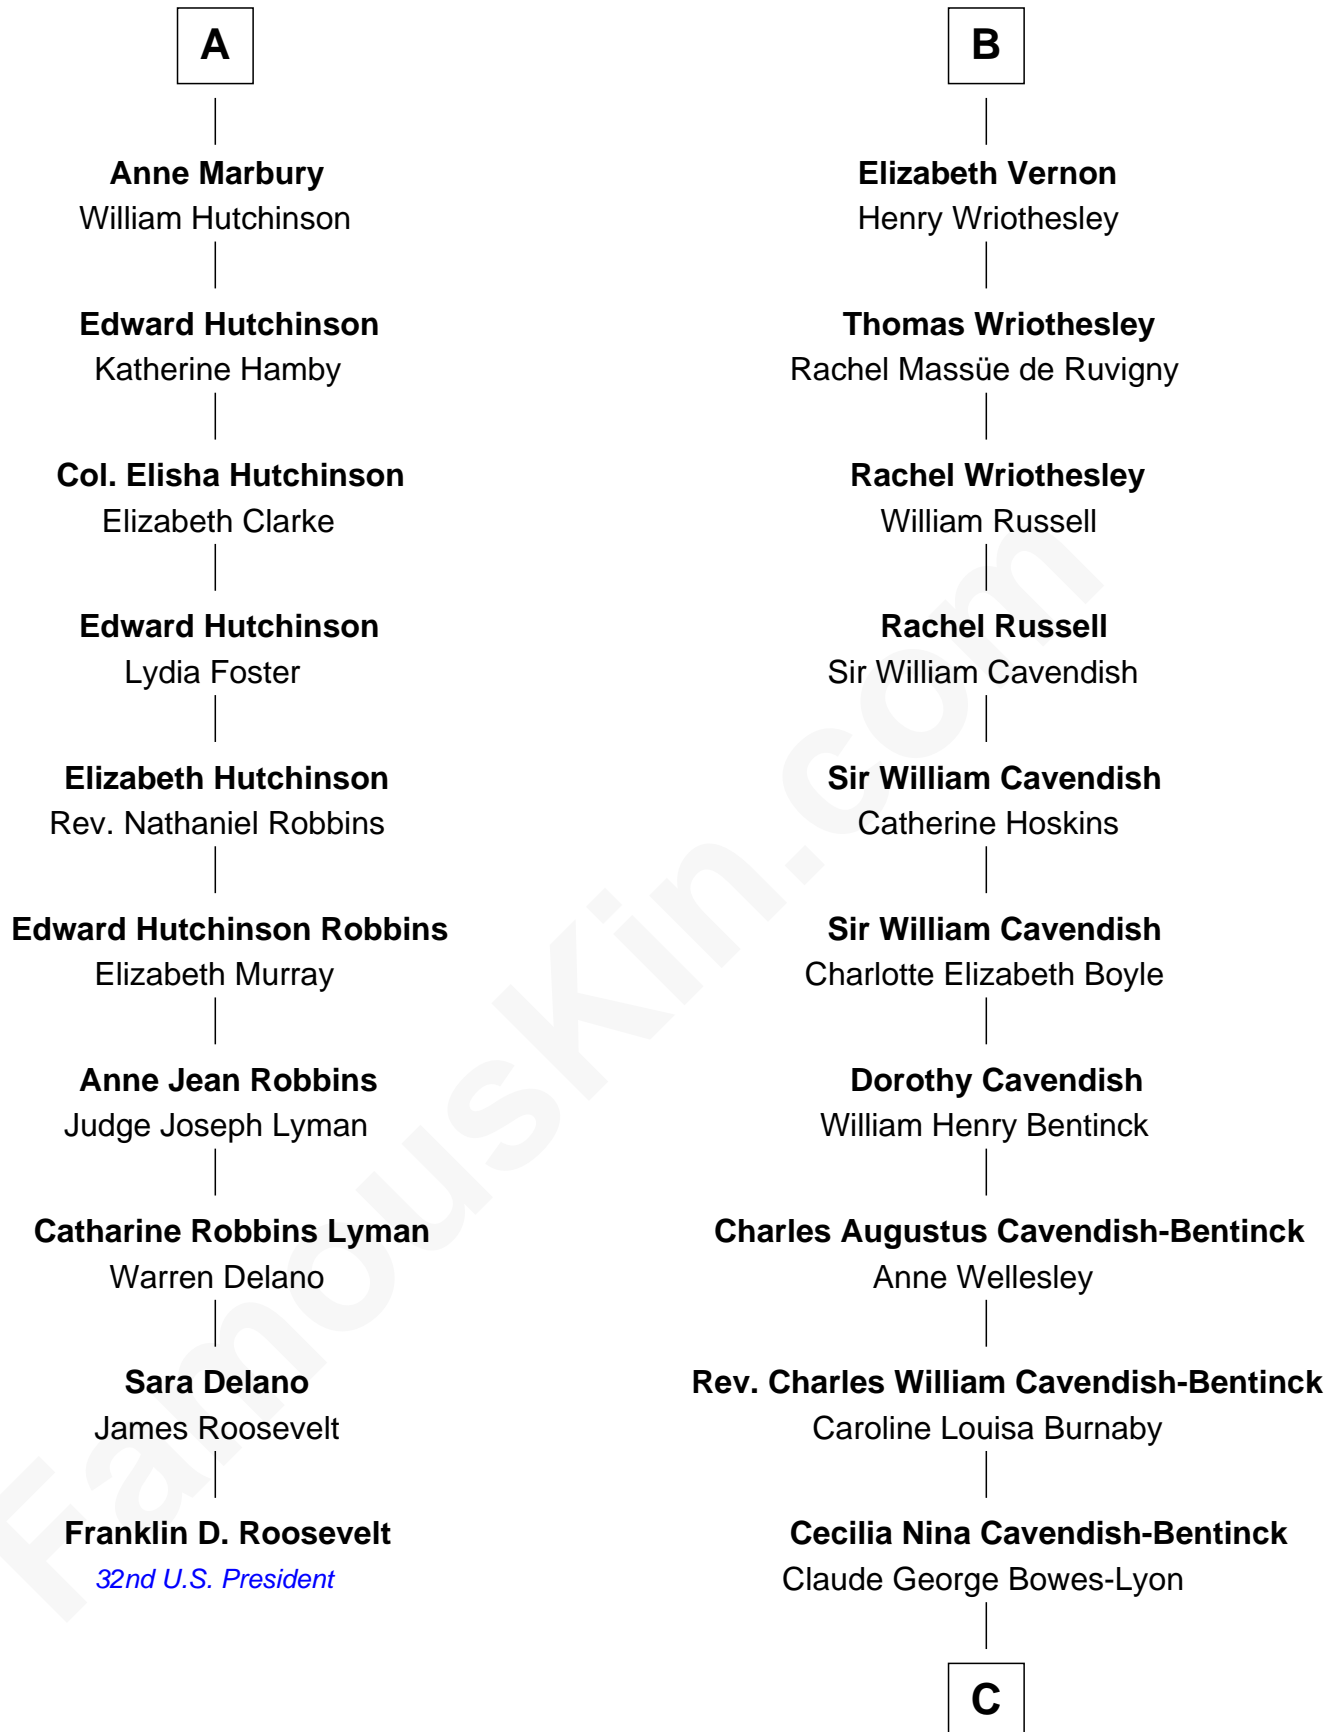

FamousKin.com
Relationship Chart of
Franklin D. Roosevelt
32nd U.S. President

16th cousin 2 times removed of
Queen Elizabeth II
Queen of the United Kingdom

C

Elizabeth Bowes-Lyon
George VI, King of the United Kingdom

Queen Elizabeth II
Queen of the United Kingdom

FamousKin.com