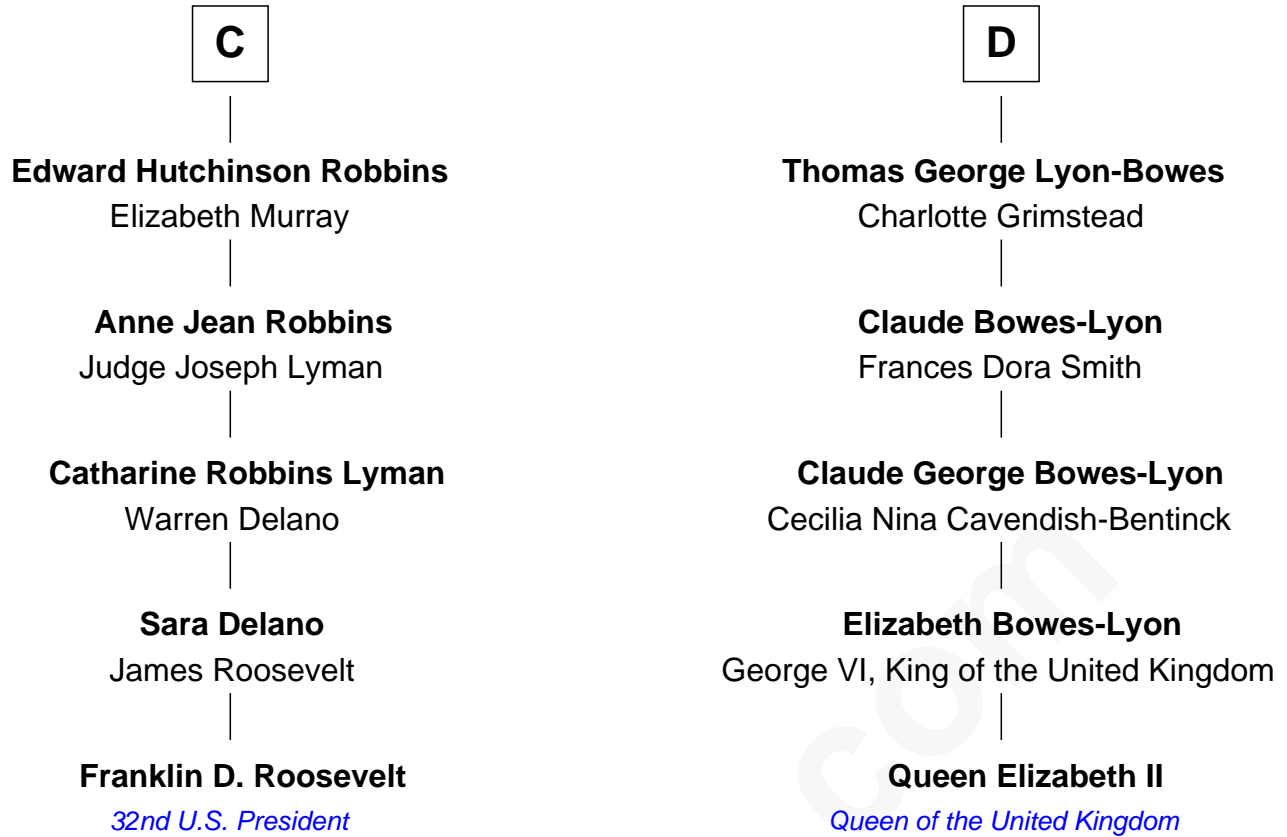

FamousKin.com
Relationship Chart of
Franklin D. Roosevelt

32nd U.S. President

21st cousin of

Queen Elizabeth II

Queen of the United Kingdom

Sir Roger de Quincy
 Helen of Galloway

Elisabeth de Quincy
 Alexander Comyn

Elizabeth Comyn
 Sir Gilbert de Umfreville

Sir Robert de Umfreville
 Lucy de Kyme

Elizabeth de Umfreville
 Sir Gilbert de Burradon

Eleanor de Burradon
 Sir Henry Tailboys

Joan Tailboys
 Sir Andrew Luttrell

Hawise Luttrell
 Sir Godfrey Hilton

A

Margaret de Quincy
 Sir William de Ferrers

Joan de Ferrers
 Sir Thomas de Berkeley

Sir Maurice de Berkeley
 Eve la Zouche

Isabel de Berkeley
 Sir Robert de Clifford

Sir Roger de Clifford
 Maud de Beauchamp

Katherine de Clifford
 Sir Ralph de Greystoke

Joan de Greystoke
 Sir William Bowes

B

Elizabeth II photo by [Eric Draper](#)