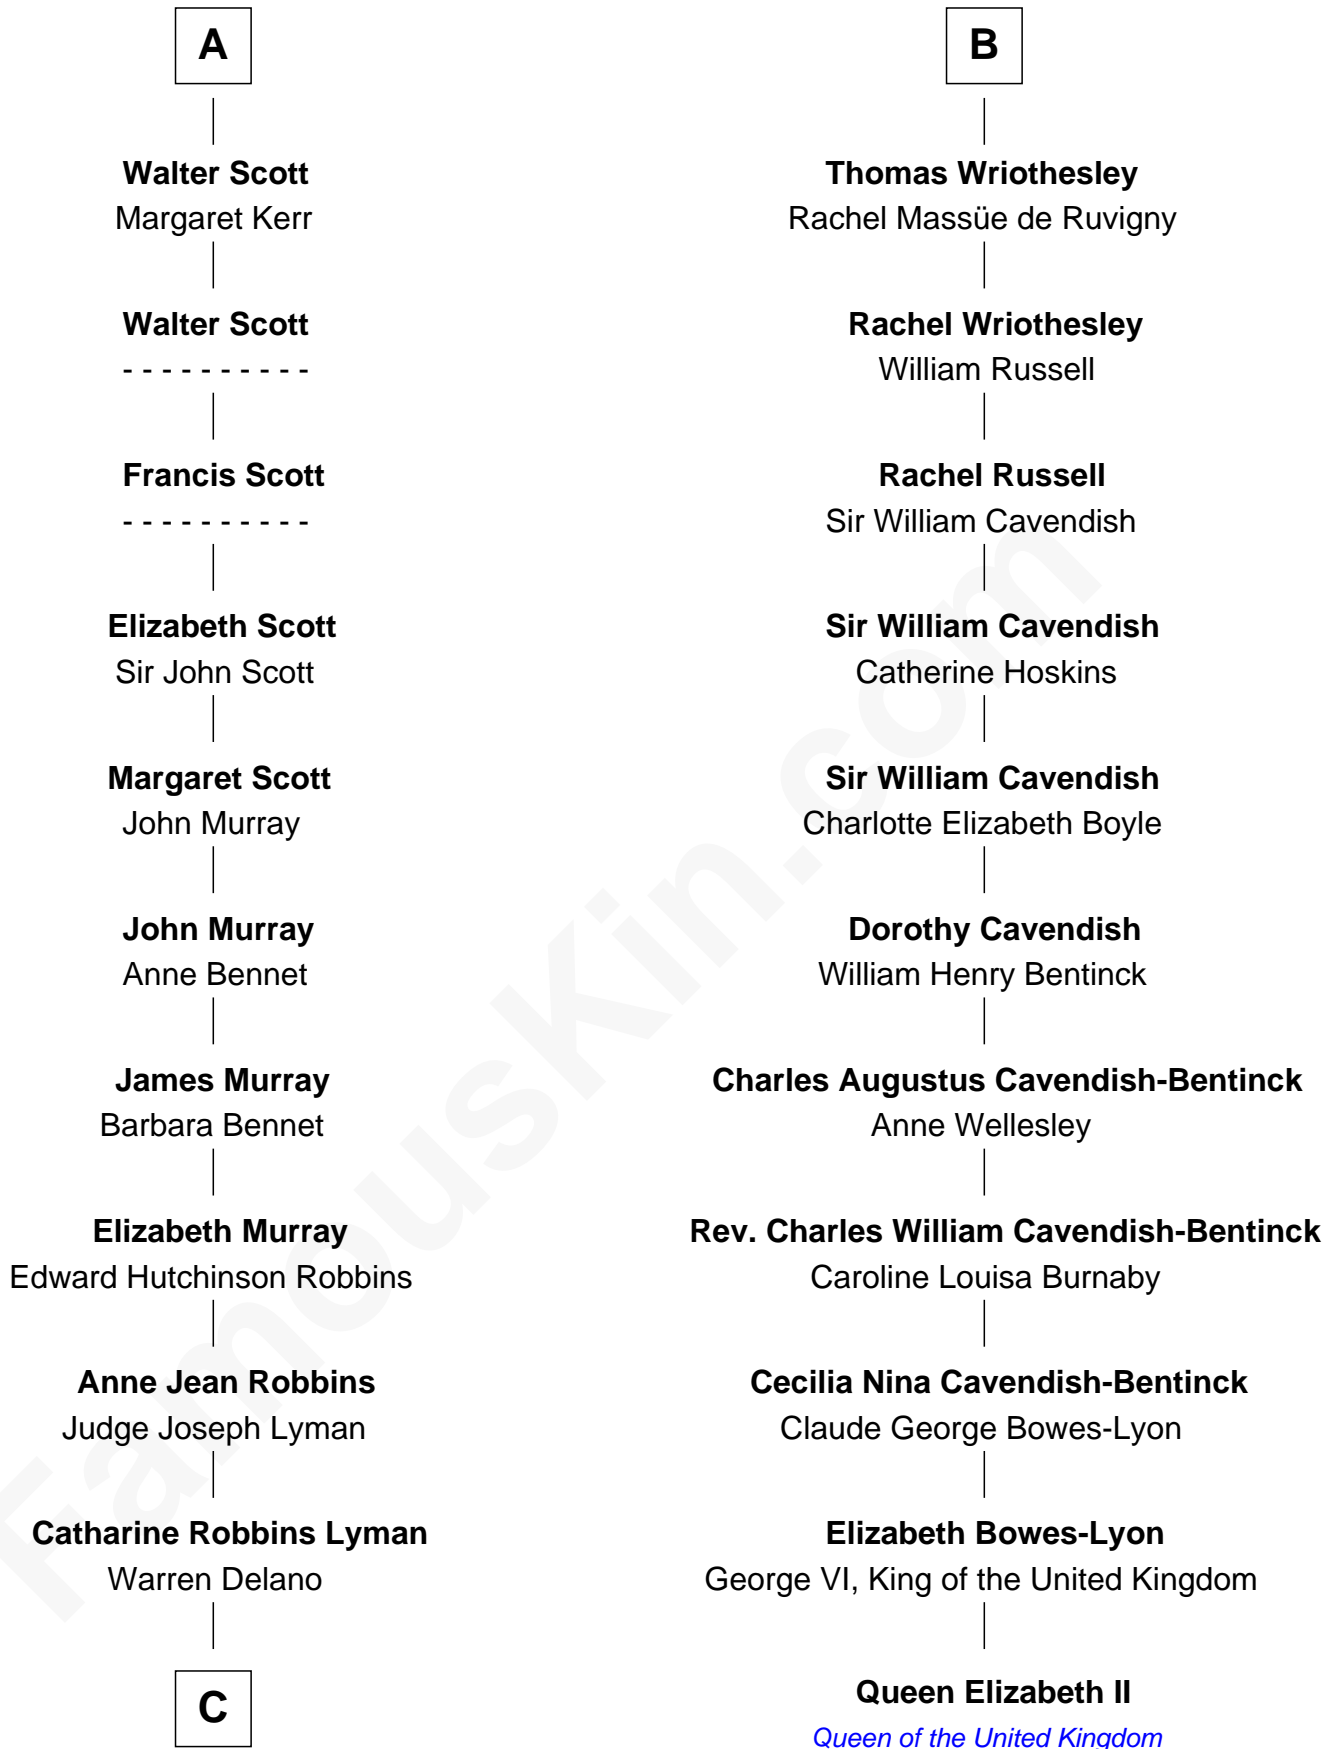

FamousKin.com
Relationship Chart of
Franklin D. Roosevelt
32nd U.S. President

17th cousin 1 time removed of
Queen Elizabeth II
Queen of the United Kingdom

|
Sara Delano
James Roosevelt

|
Franklin D. Roosevelt
32nd U.S. President