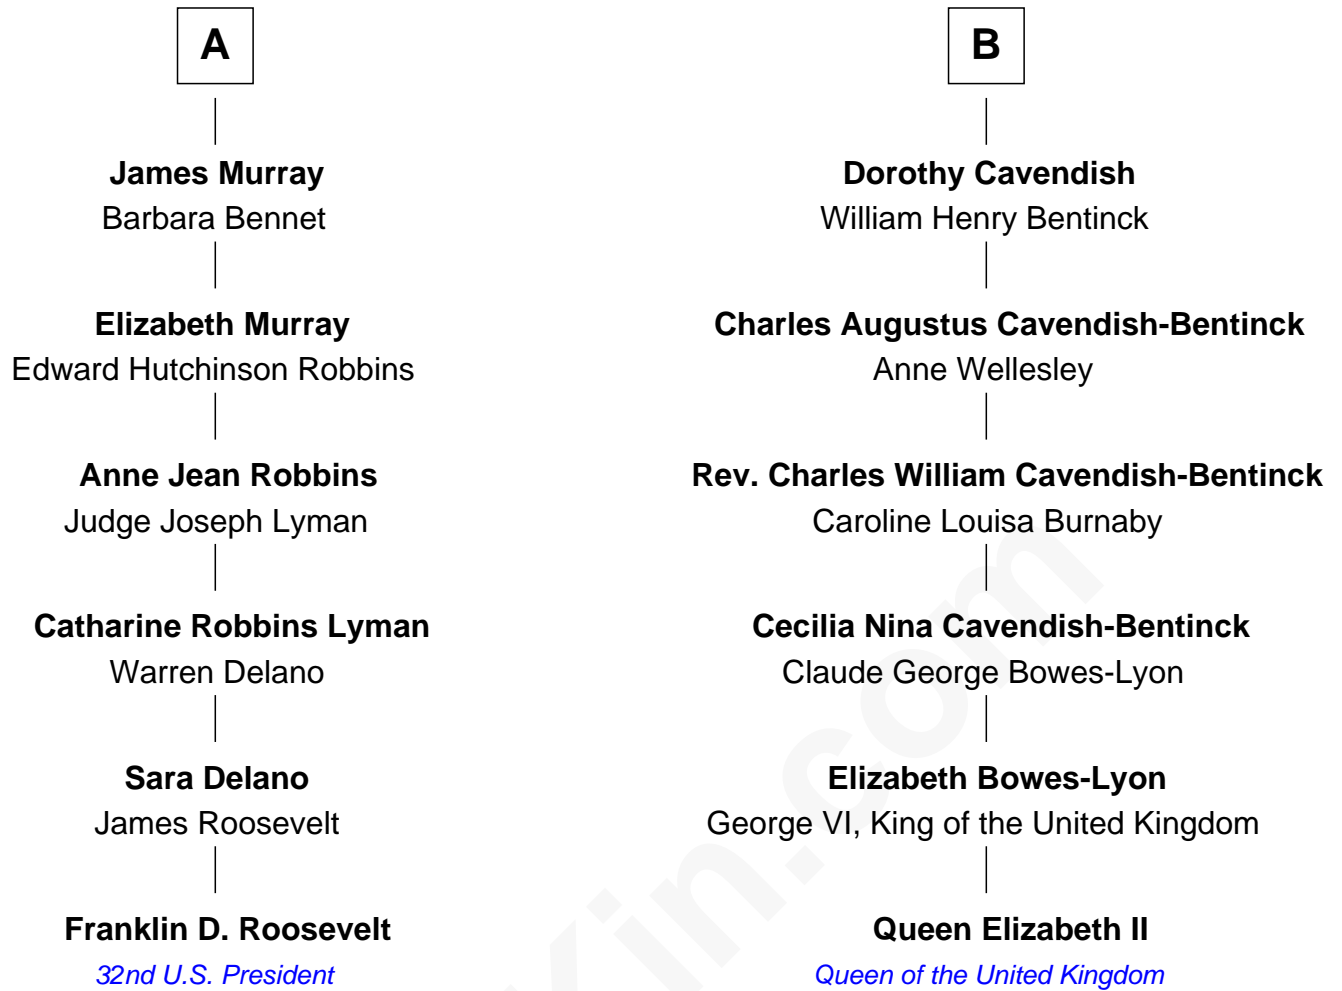

FamousKin.com
Relationship Chart of
Franklin D. Roosevelt
32nd U.S. President

12th cousin of
Queen Elizabeth II
Queen of the United Kingdom

----- Scott

Elizabeth II photo by [Eric Draper](#)