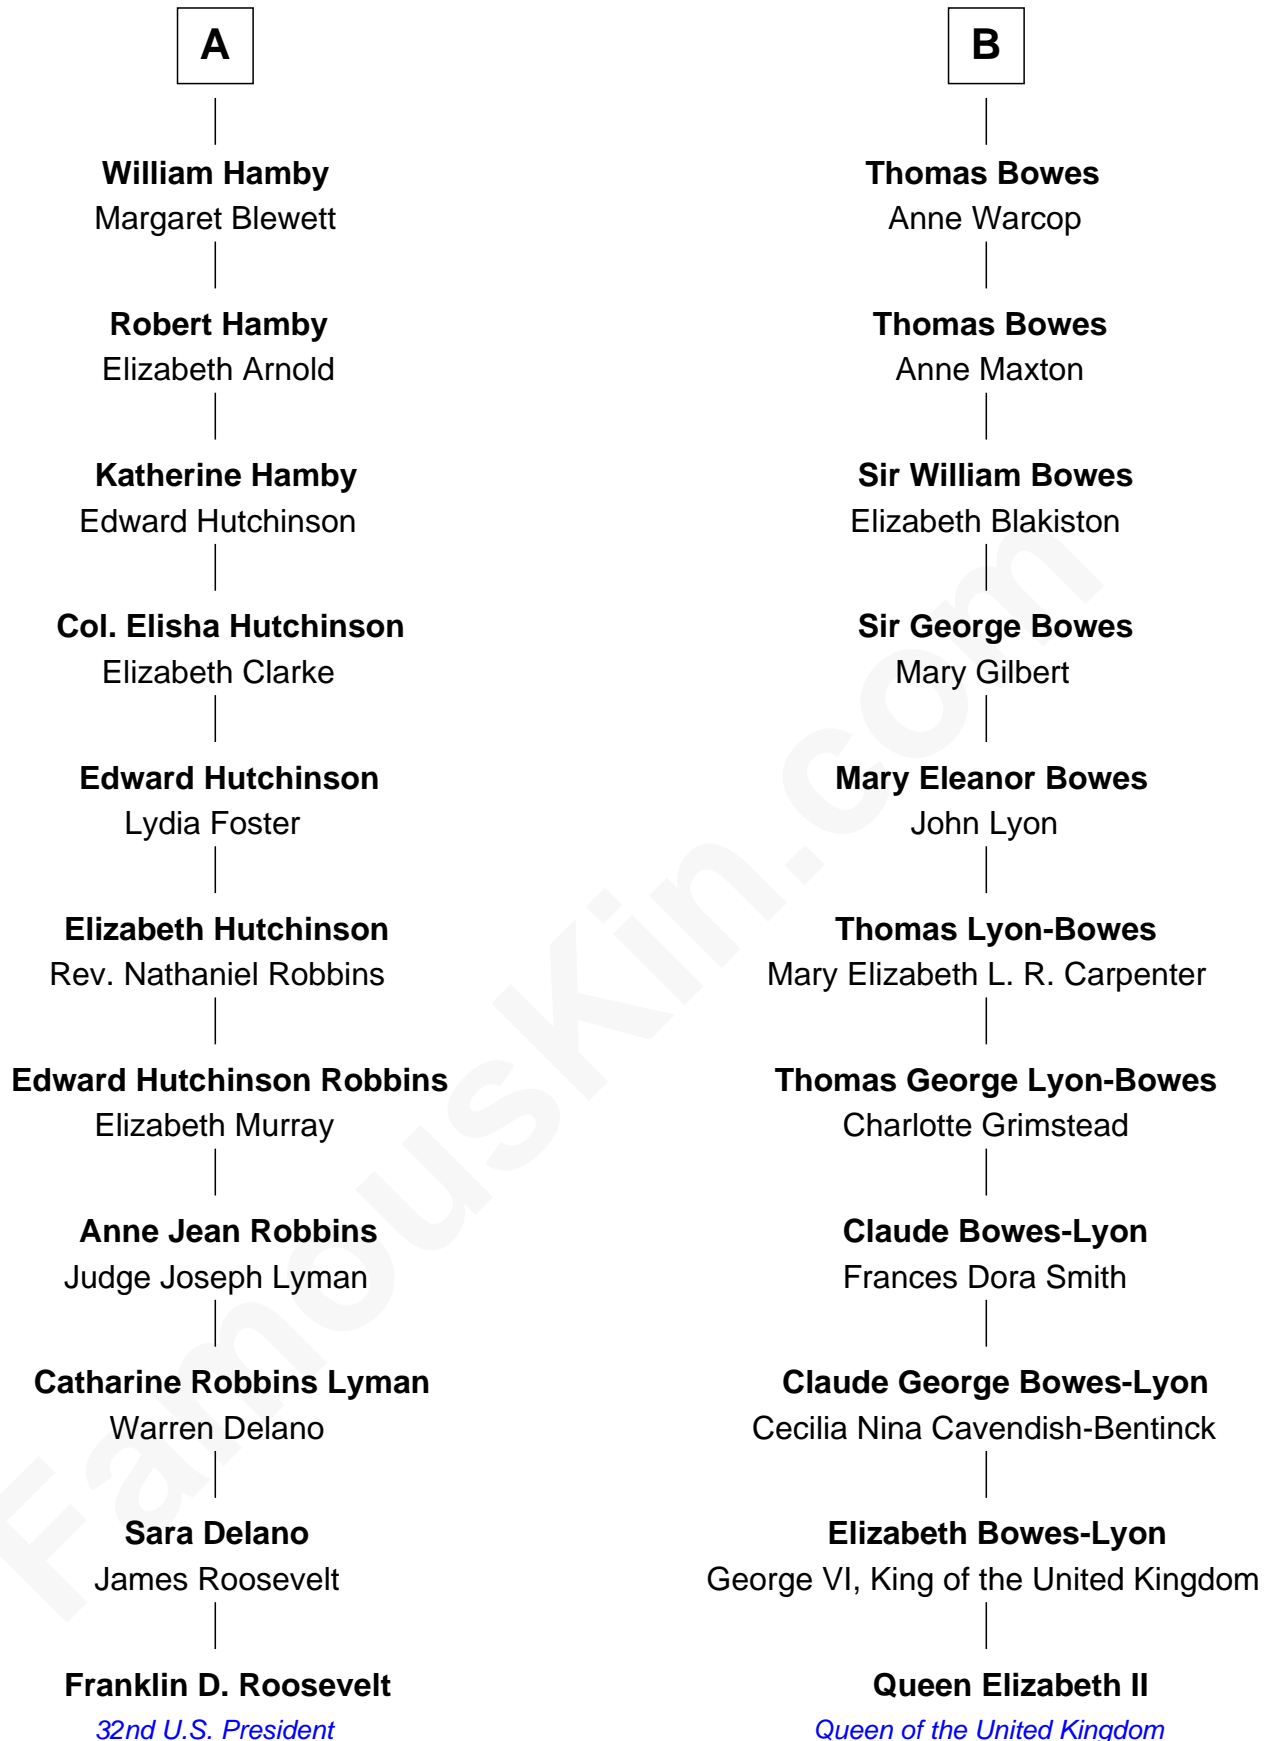

# FamousKin.com Relationship Chart of

**Franklin D. Roosevelt**

*32nd U.S. President*

17th cousin of

**Queen Elizabeth II**

*Queen of the United Kingdom*

**John de Welles**

Maud de Roos

Elizabeth II photo by [Eric Draper](#)