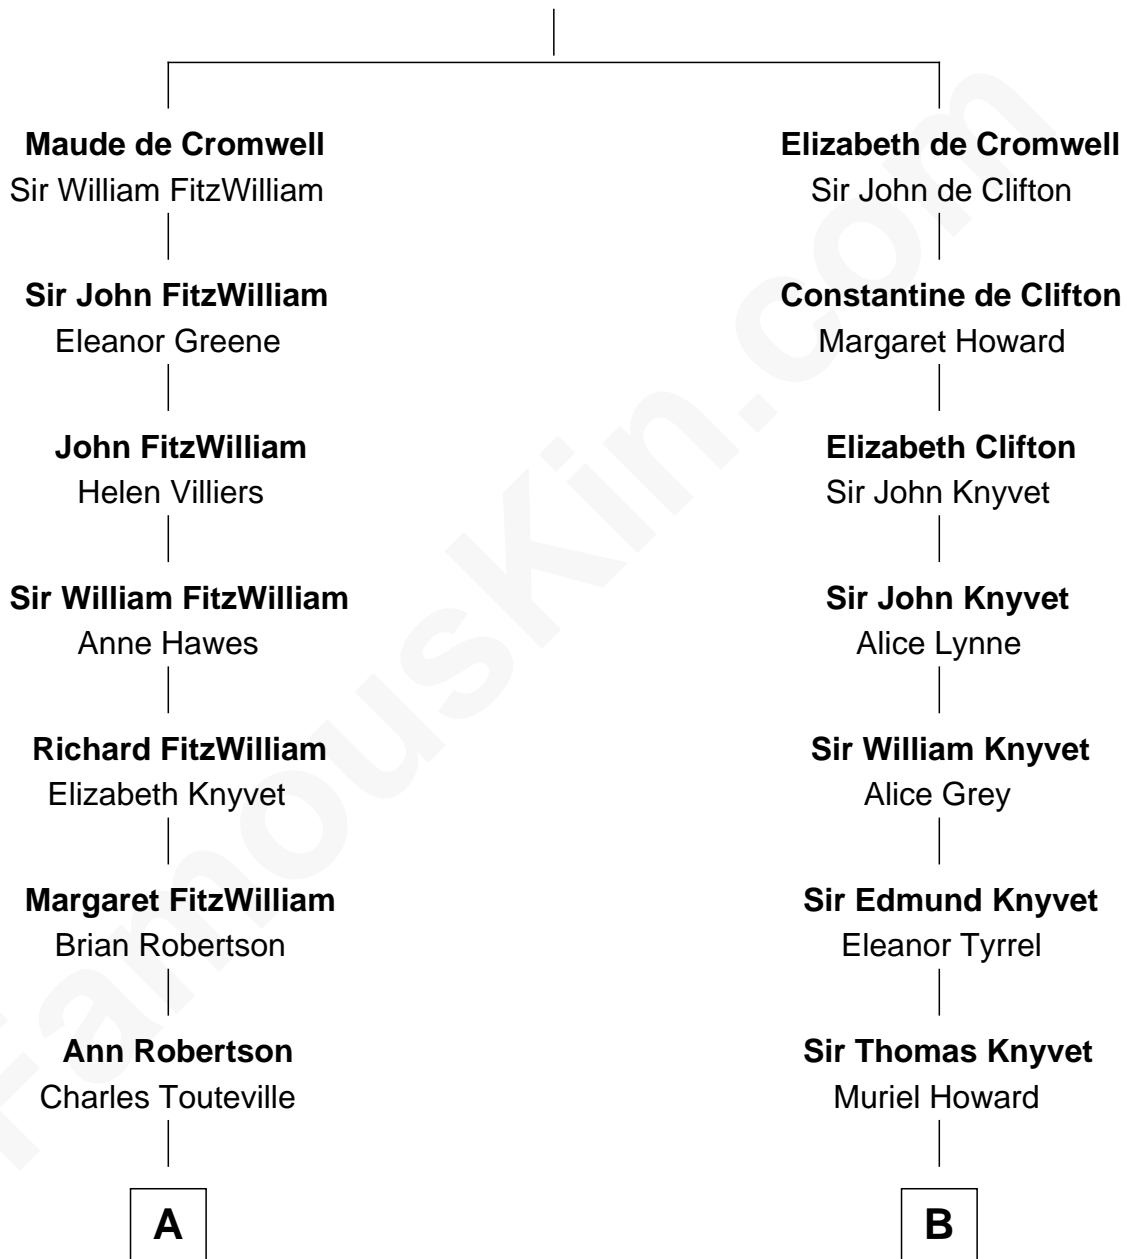

FamousKin.com
Relationship Chart of
Franklin D. Roosevelt
32nd U.S. President

16th cousin 4 times removed of

Tilda Swinton
Movie Actress

Sir Ralph de Cromwell
Maud de Bernacke

C

Gertrude Clare Fetherstonhaugh

Cecil George Herbert Alers-Hankey

Mariora Beatrice Evelyn Rochfort Alers-Hankey

Alan Henry Campbell Swinton

Sir John Swinton

Judith Balfour Killen

Tilda Swinton

Movie Actress