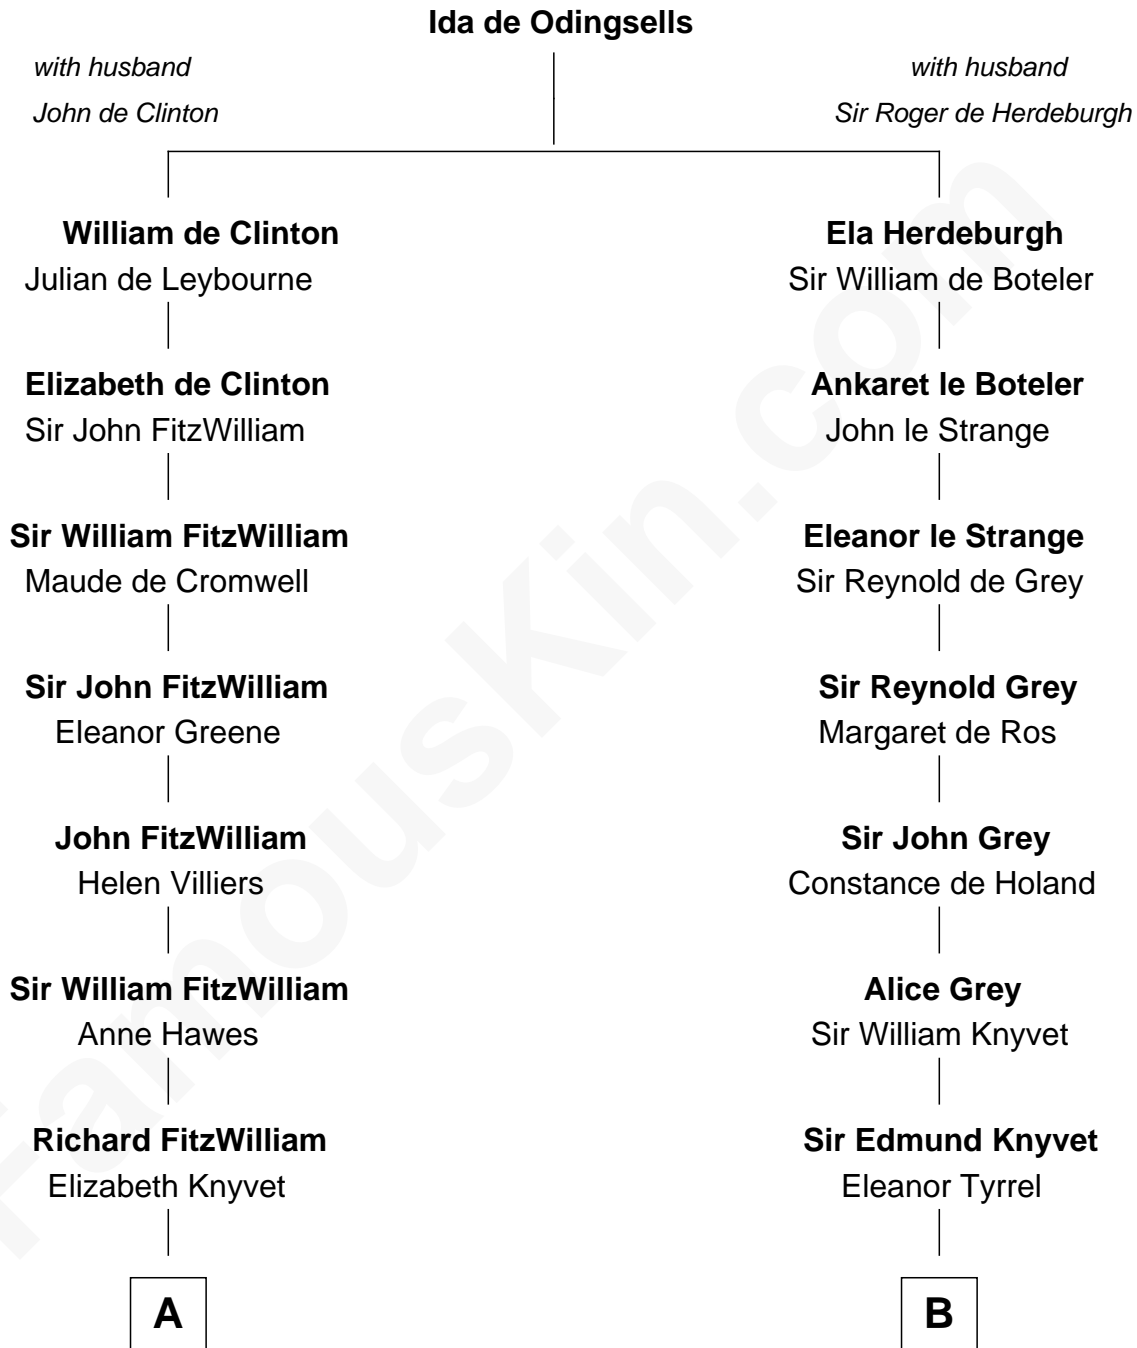

**FamousKin.com**  
**Relationship Chart of**  
**Franklin D. Roosevelt**  
*32nd U.S. President*

18th cousin 3 times removed of

**Tilda Swinton**  
*Movie Actress*

Tilda Swinton photo by [Nicolas Genin](#) (CC BY-SA 2.0)