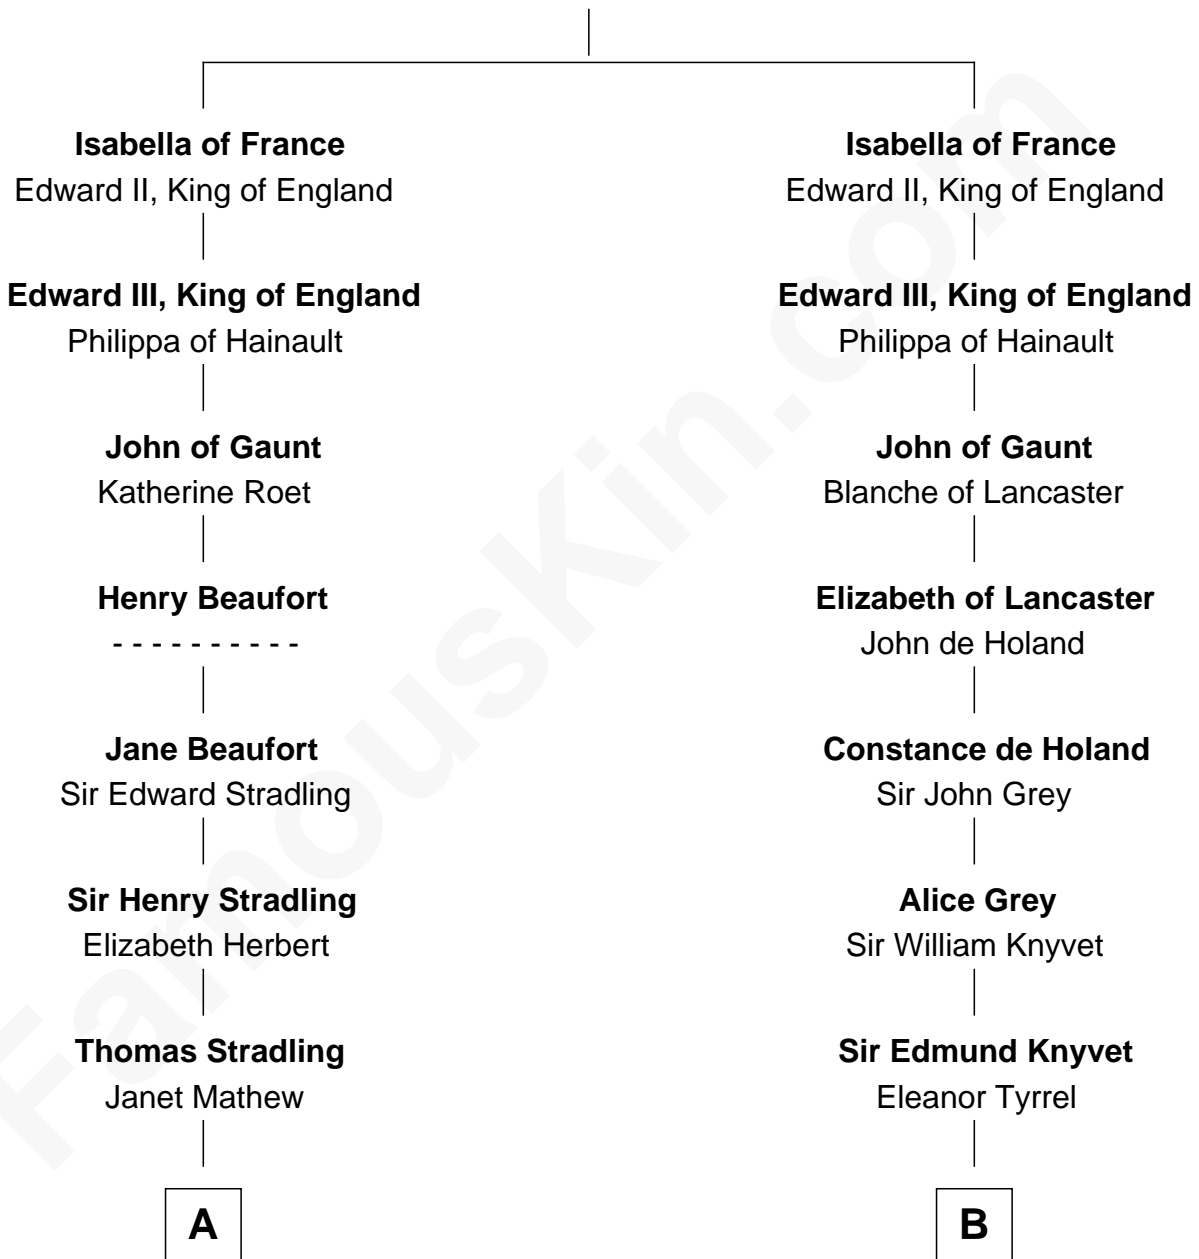

**FamousKin.com**  
**Relationship Chart of**  
**Franklin D. Roosevelt**  
*32nd U.S. President*

20th cousin 1 time removed of

**Tilda Swinton**  
*Movie Actress*

**King Philip IV of France**  
 Joan of Navarre

Tilda Swinton photo by [Nicolas Genin](#) (CC BY-SA 2.0)