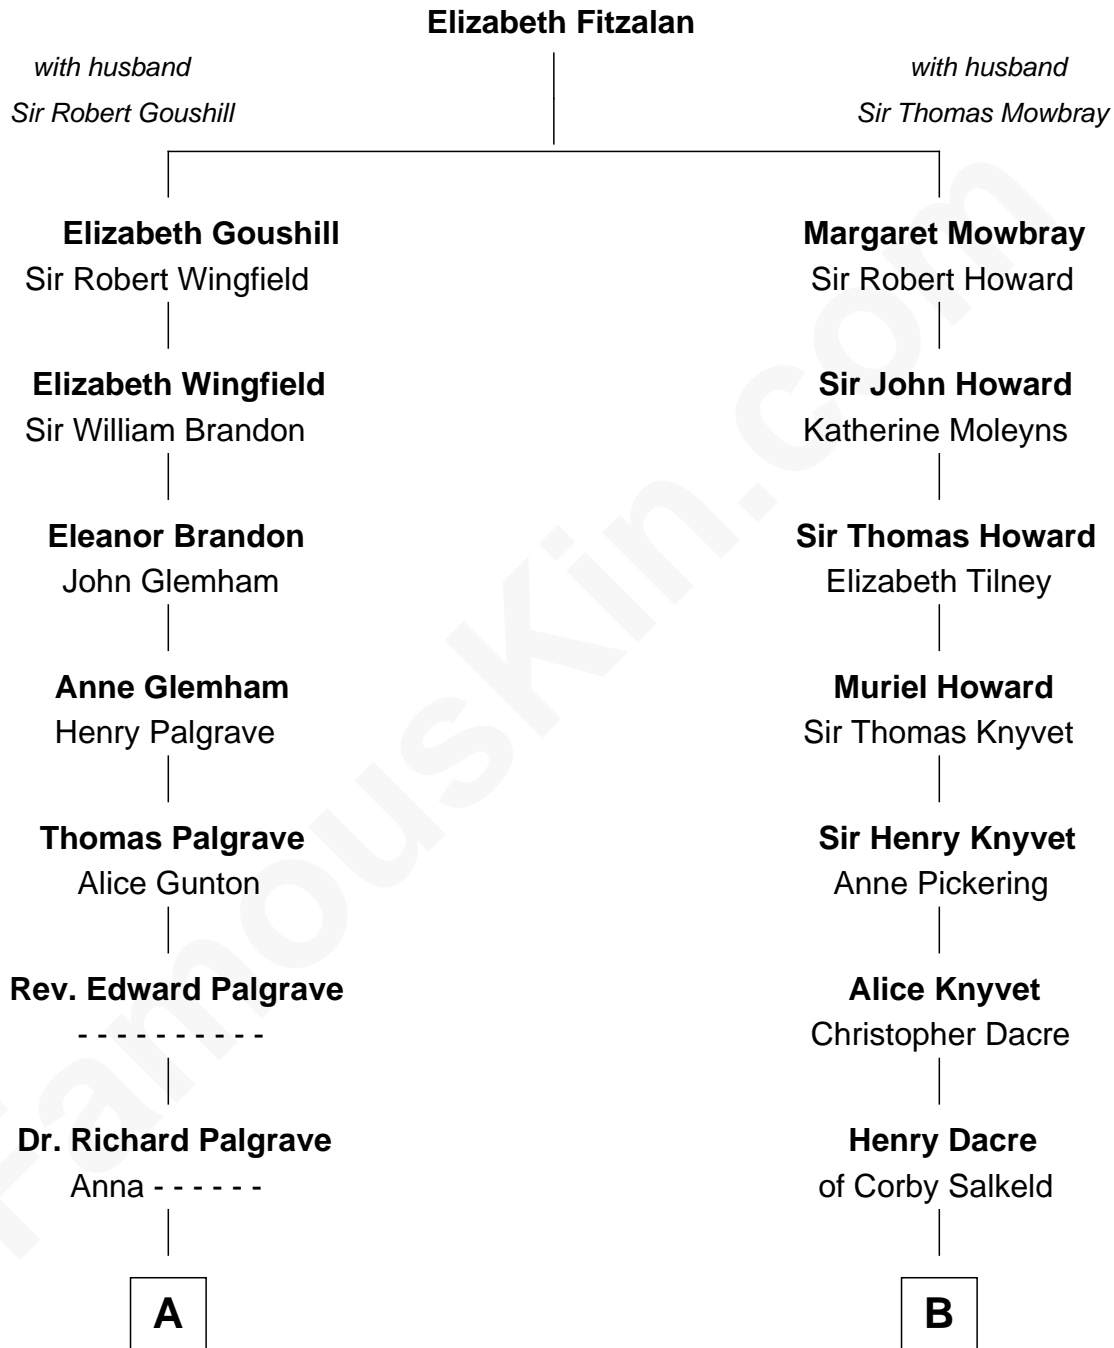

FamousKin.com
Relationship Chart of
Franklin D. Roosevelt
32nd U.S. President

15th cousin 2 times removed of

Tilda Swinton
Movie Actress

Tilda Swinton photo by [Nicolas Genin](#) (CC BY-SA 2.0)