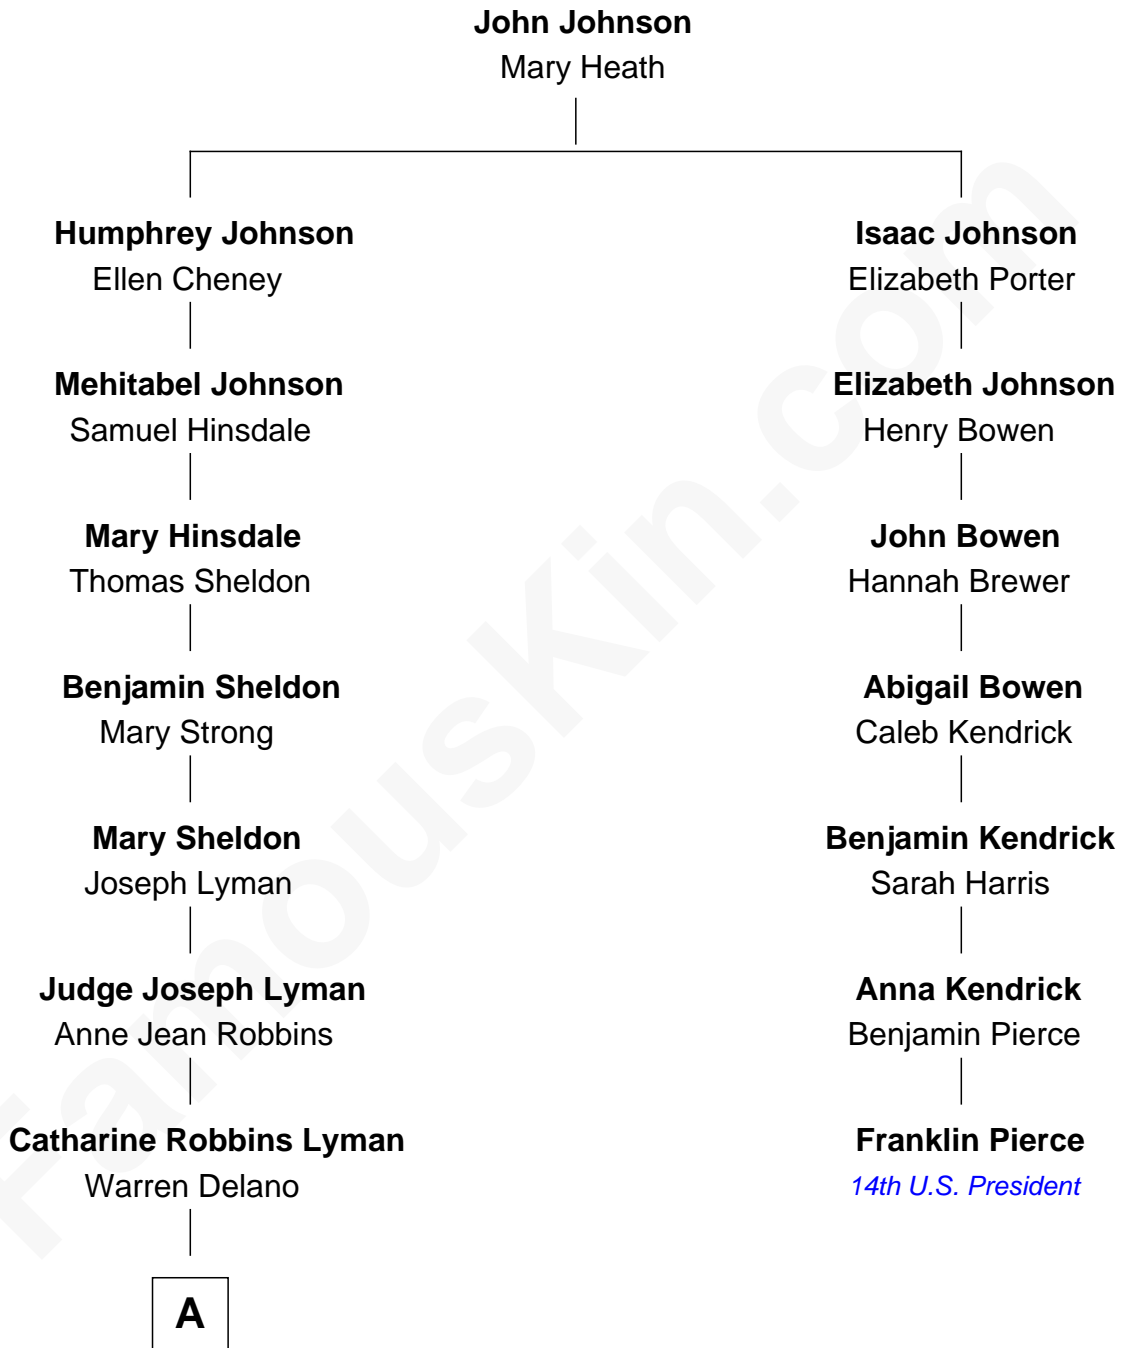

**FamousKin.com**  
**Relationship Chart of**  
**Franklin D. Roosevelt**  
*32nd U.S. President*

**6th cousin 2 times removed of**  
**Franklin Pierce**  
*14th U.S. President*

**A**

—  
**Sara Delano**  
James Roosevelt

—  
**Franklin D. Roosevelt**  
*32nd U.S. President*

FamousKin.com