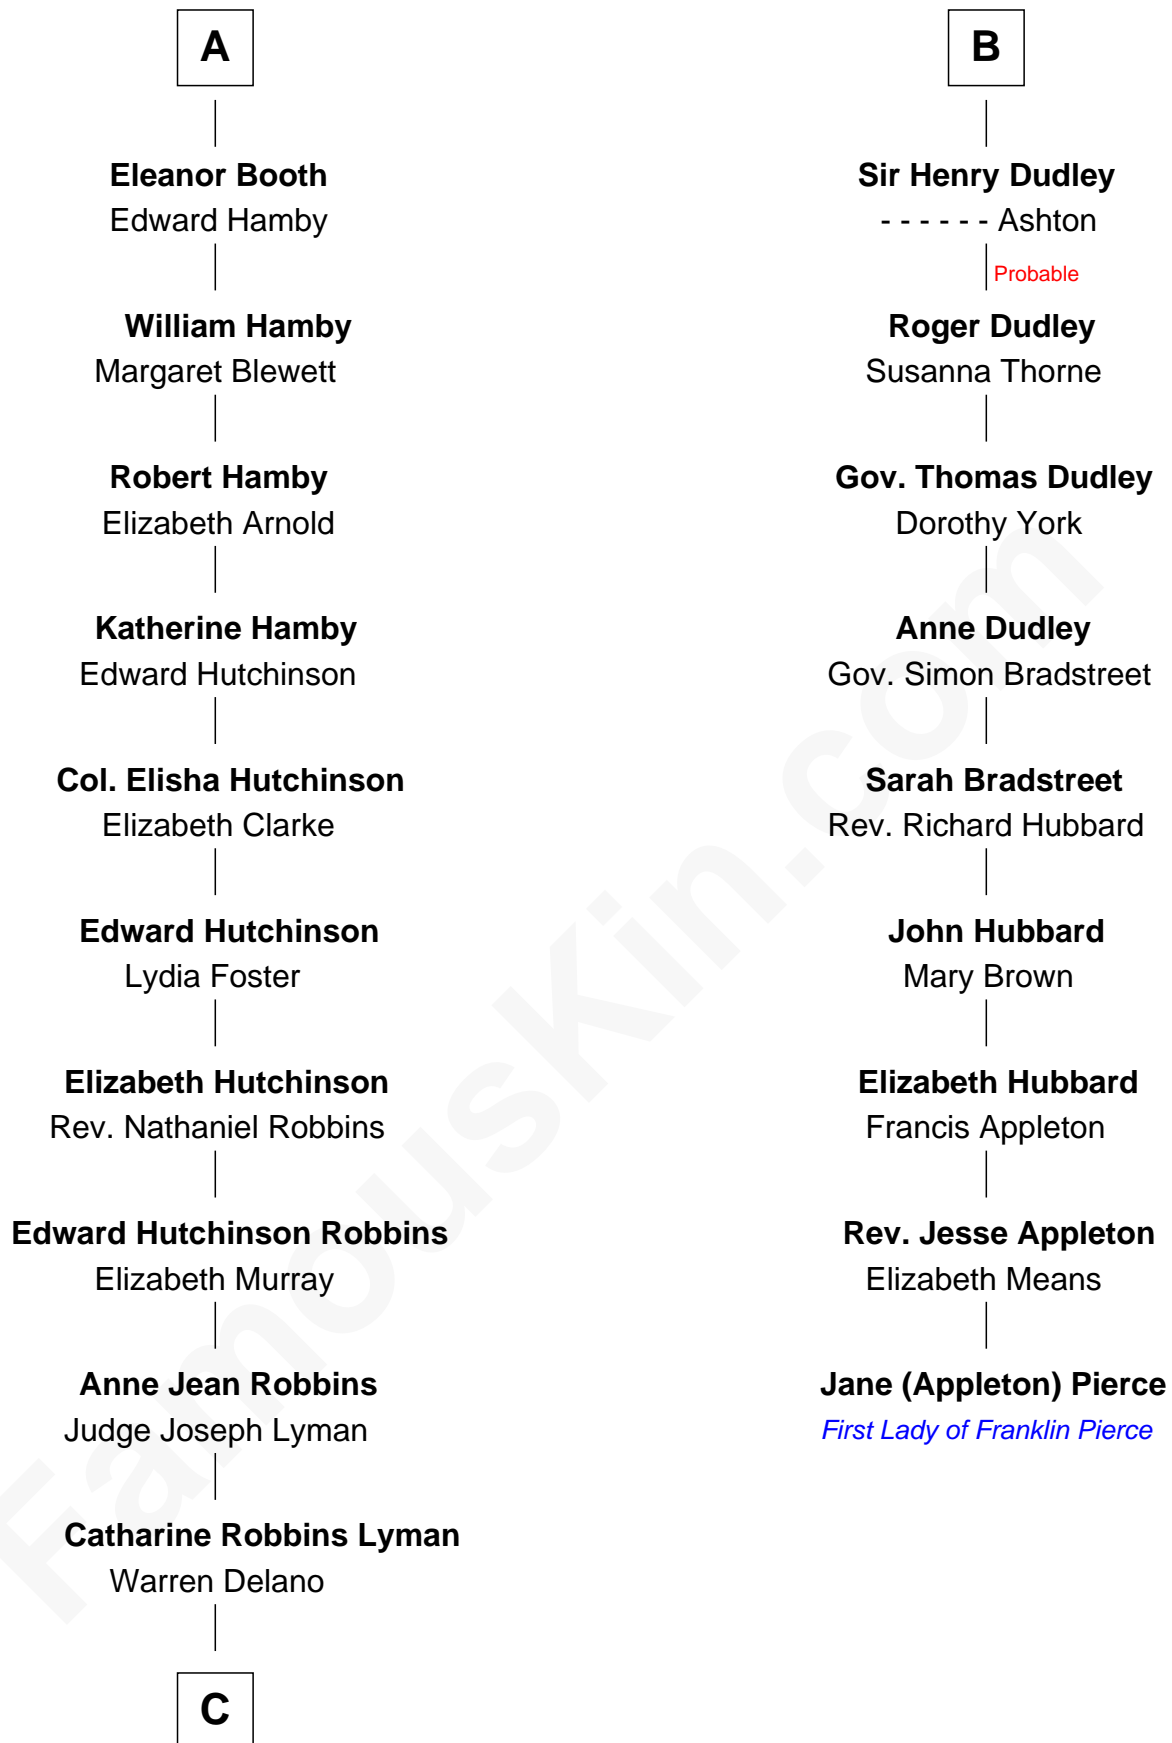

**FamousKin.com**  
**Relationship Chart of**  
**Franklin D. Roosevelt**  
*32nd U.S. President*

15th cousin 3 times removed of

**Jane (Appleton) Pierce**  
*First Lady of President Franklin Pierce*

**C**

—  
**Sara Delano**  
James Roosevelt

—  
**Franklin D. Roosevelt**  
*32nd U.S. President*

FamousKin.com