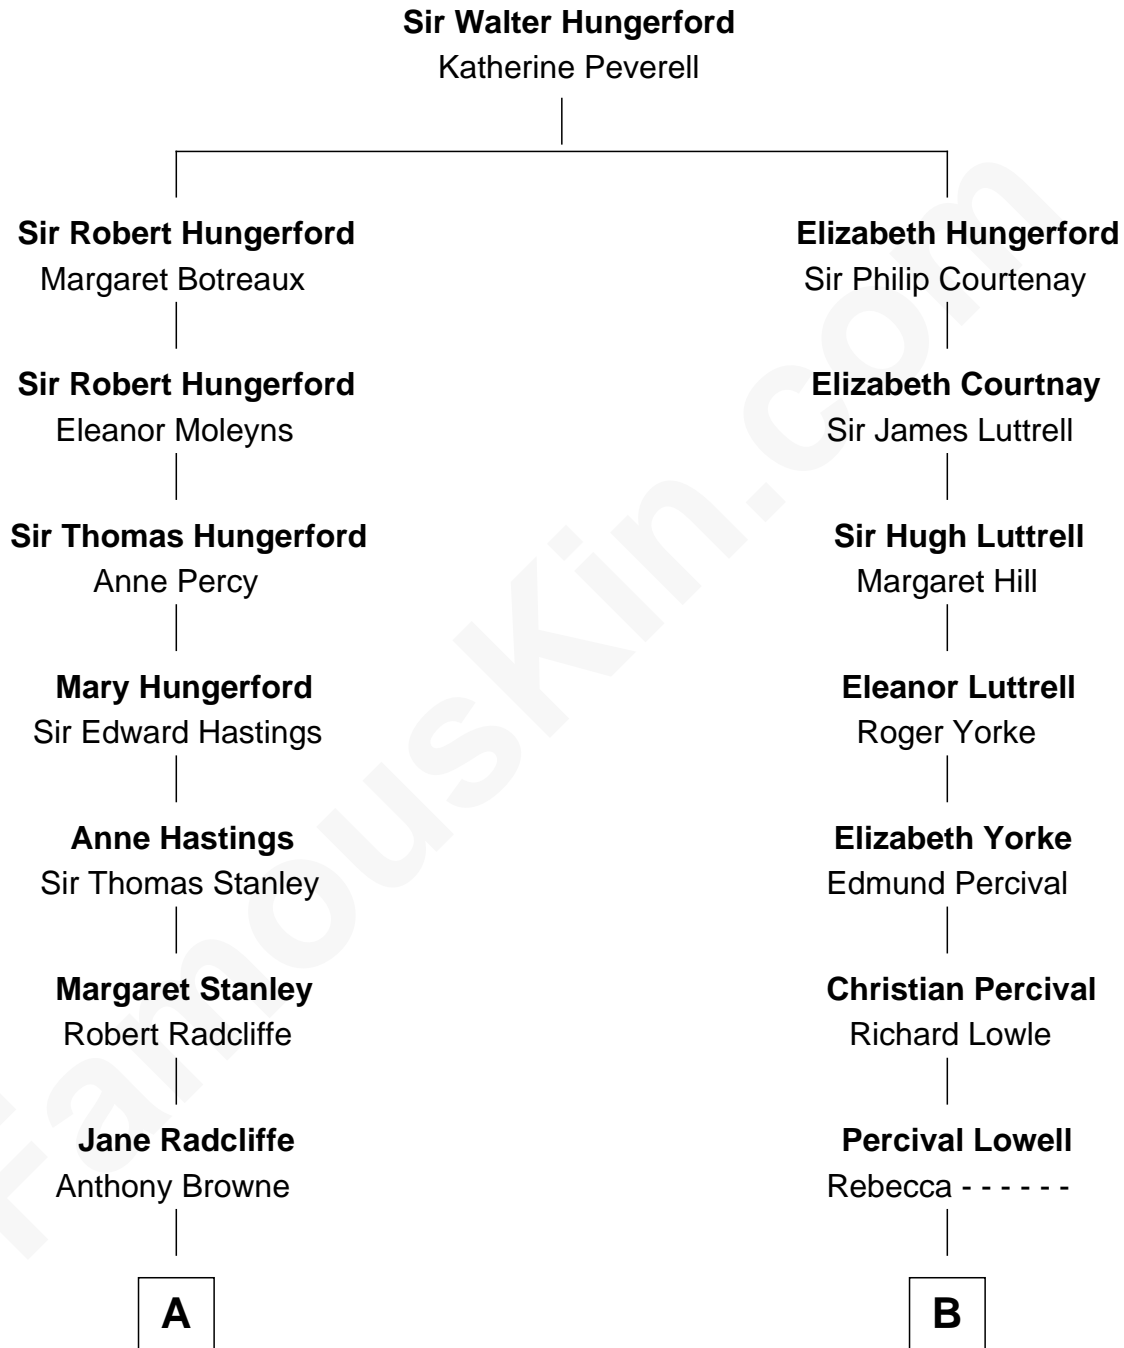

**FamousKin.com**  
**Relationship Chart of**  
**Franklin D. Roosevelt**  
*32nd U.S. President*

13th cousin 5 times removed of

**Jane (Appleton) Pierce**  
*First Lady of President Franklin Pierce*

**C**

James Roosevelt

Sara Delano

Franklin D. Roosevelt

*32nd U.S. President*

FamousKin.com