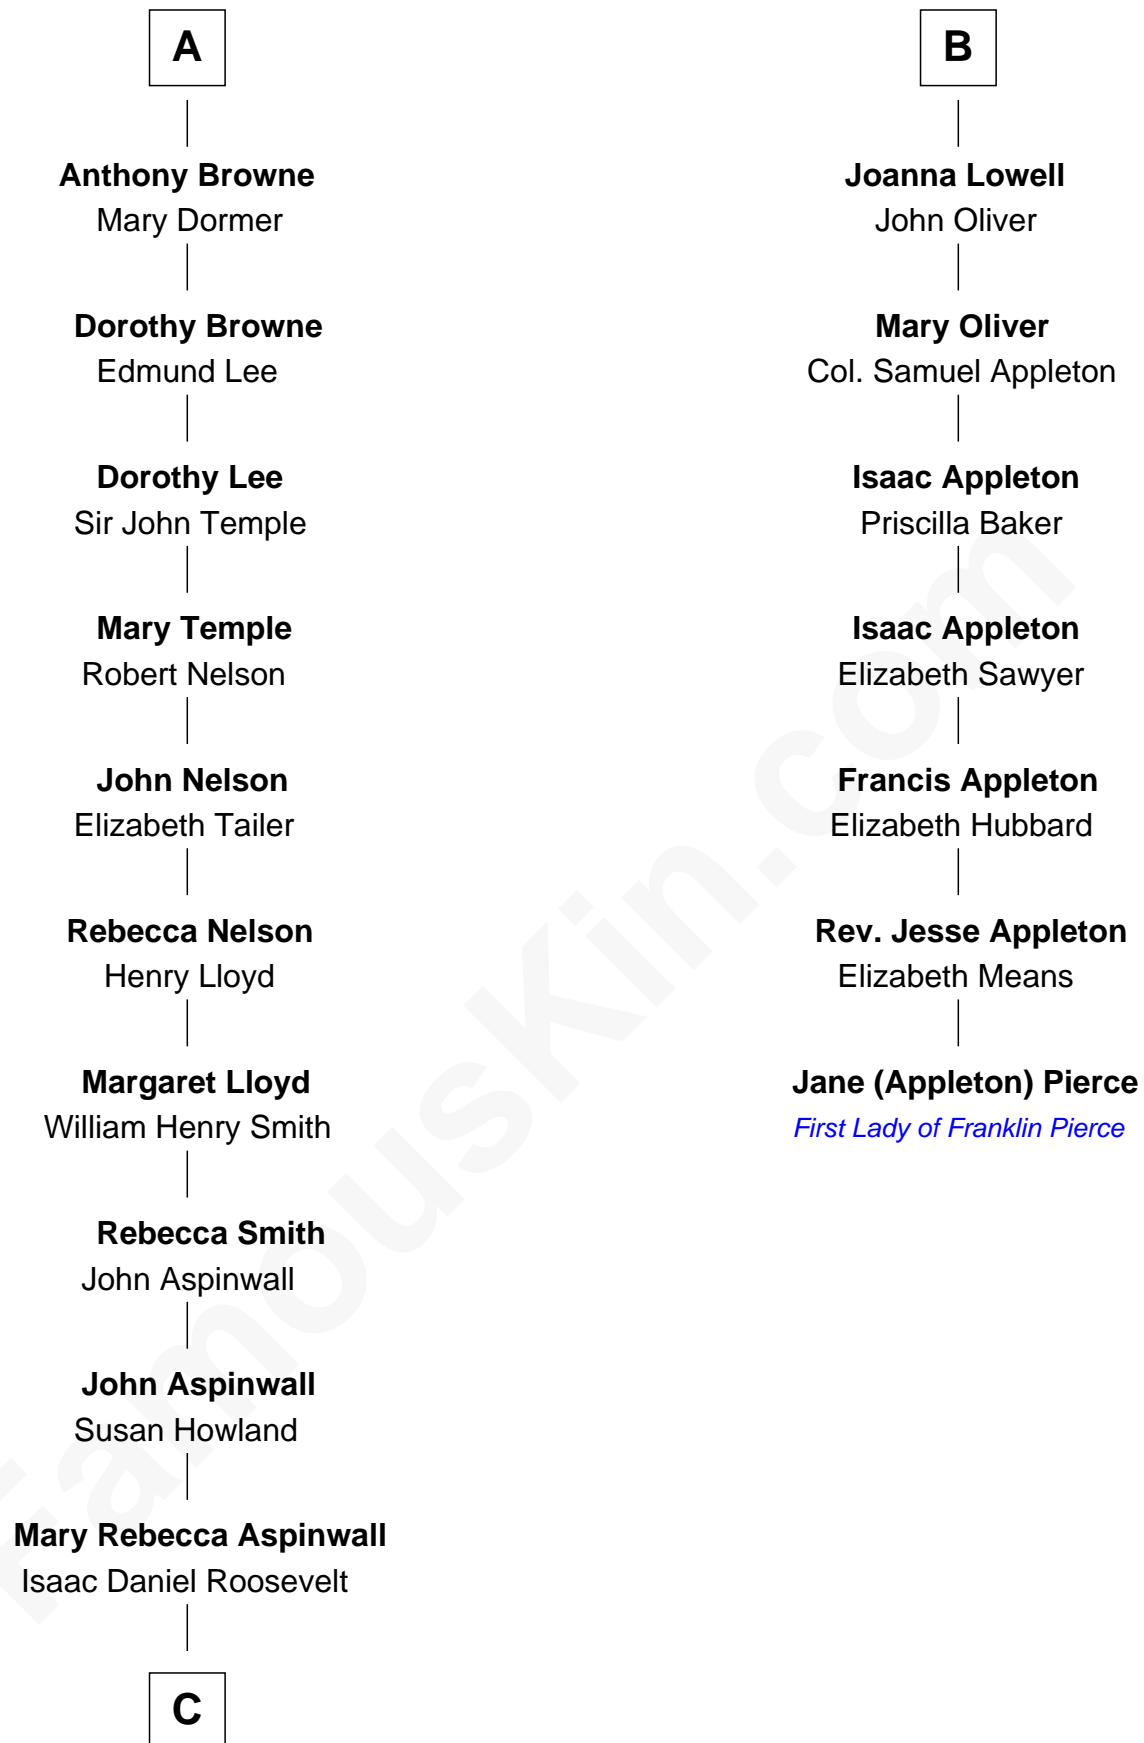

**FamousKin.com**  
**Relationship Chart of**  
**Franklin D. Roosevelt**  
*32nd U.S. President*

13th cousin 5 times removed of

**Jane (Appleton) Pierce**  
*First Lady of President Franklin Pierce*

**C**

James Roosevelt

Sara Delano

Franklin D. Roosevelt

*32nd U.S. President*

FamousKin.com