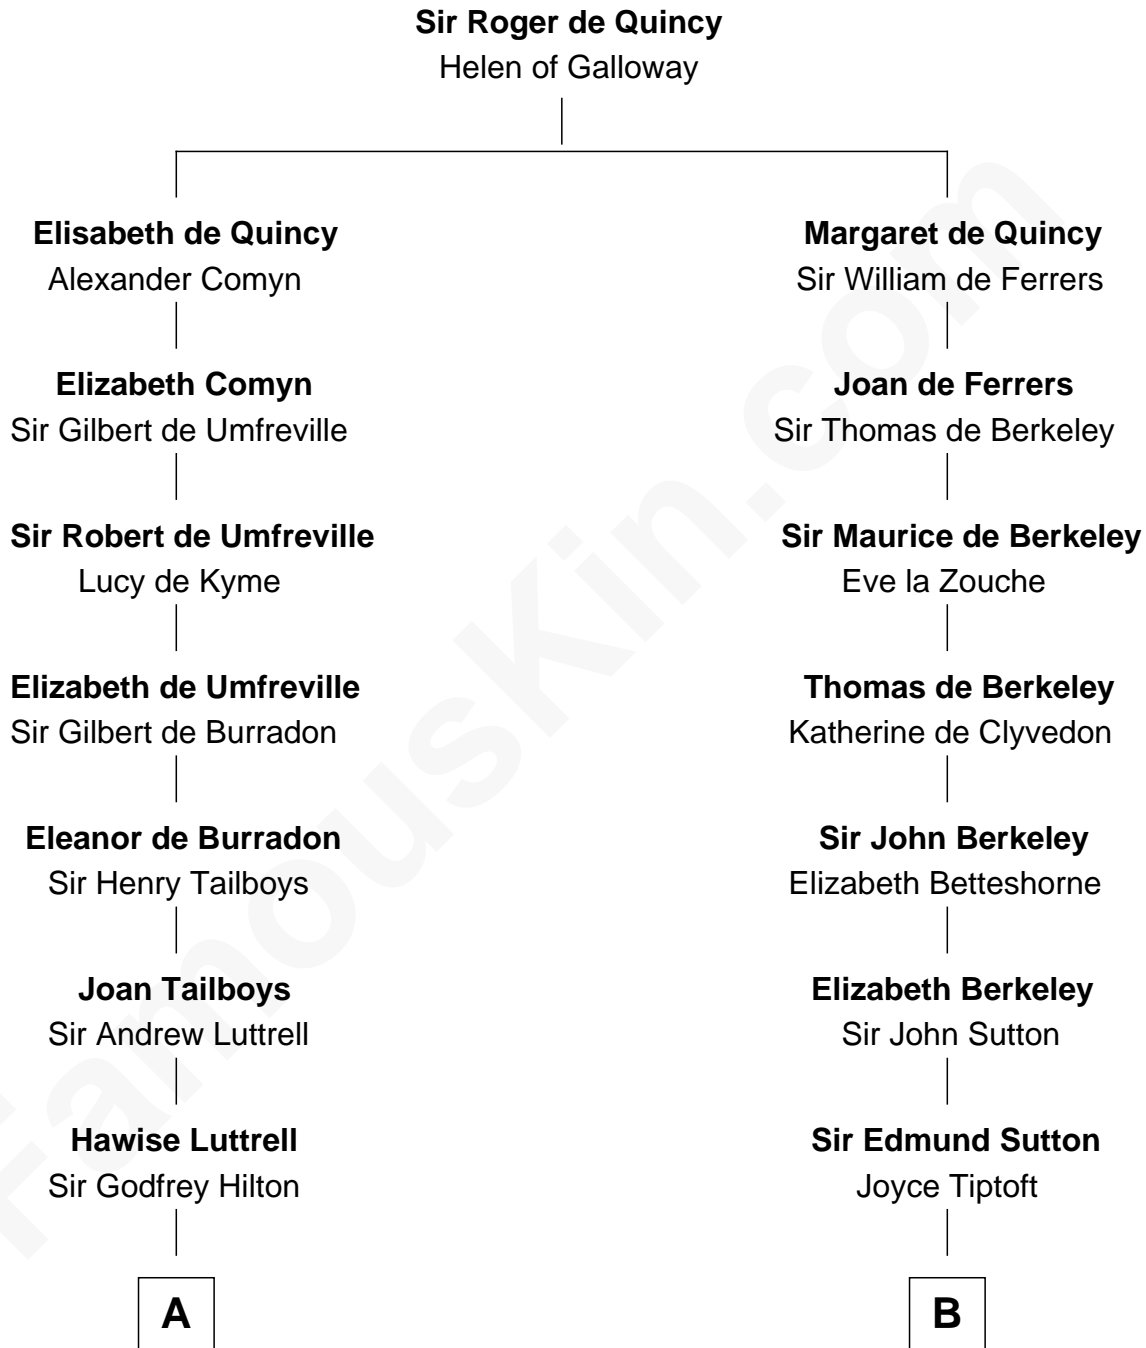

FamousKin.com
Relationship Chart of
Franklin D. Roosevelt
32nd U.S. President

17th cousin 4 times removed of

Jane (Appleton) Pierce
First Lady of President Franklin Pierce

C

Edward Hutchinson Robbins

Elizabeth Murray

Anne Jean Robbins

Judge Joseph Lyman

Catharine Robbins Lyman

Warren Delano

Sara Delano

James Roosevelt

Franklin D. Roosevelt

32nd U.S. President