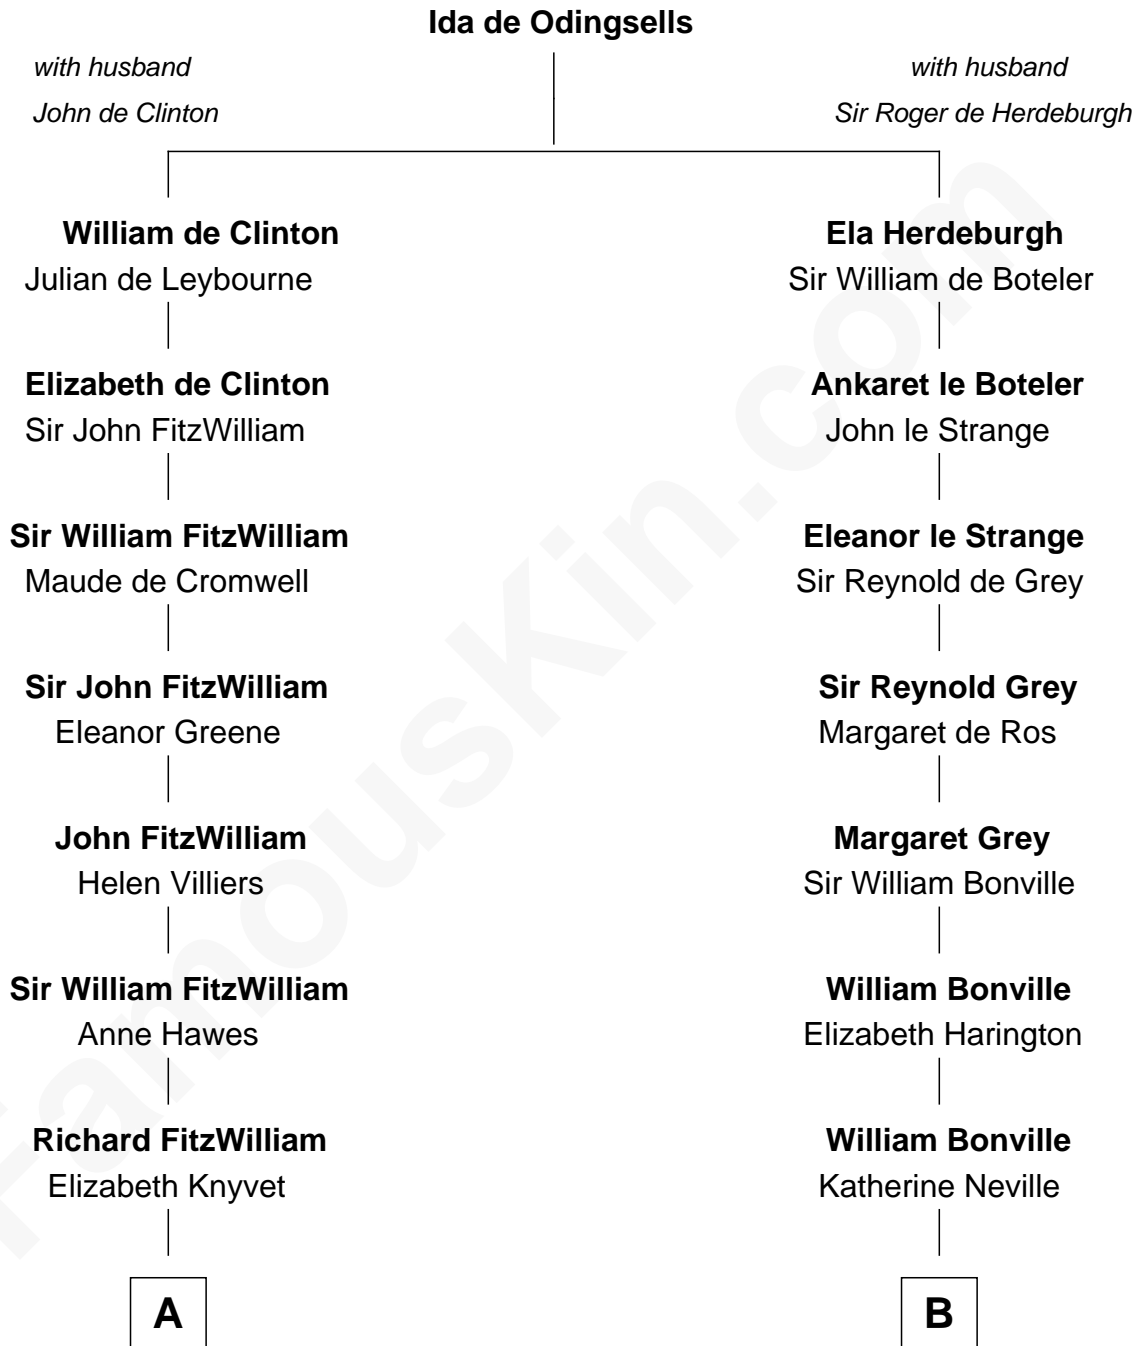

FamousKin.com
Relationship Chart of
Franklin D. Roosevelt
32nd U.S. President

17th cousin 1 time removed of

Jane (Appleton) Pierce
First Lady of President Franklin Pierce

C

James Roosevelt

Sara Delano

Franklin D. Roosevelt

32nd U.S. President

FamousKin.com