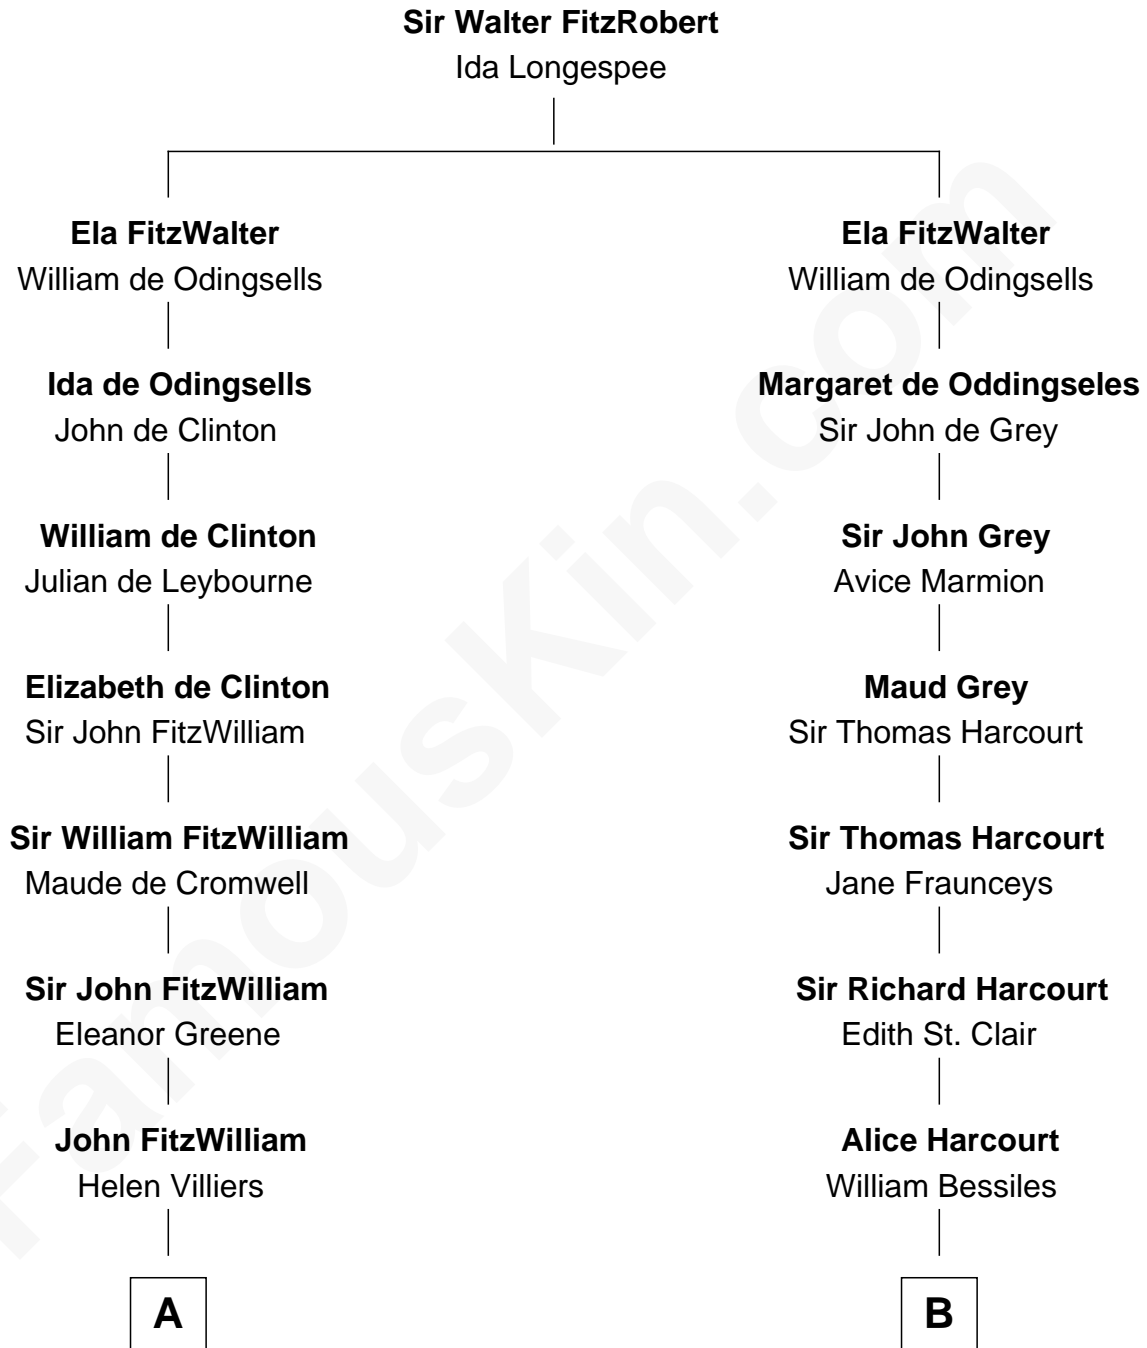

FamousKin.com
Relationship Chart of
Franklin D. Roosevelt
32nd U.S. President

17th cousin 3 times removed of

Jane (Appleton) Pierce
First Lady of President Franklin Pierce

C

John Aspinwall

Susan Howland

Mary Rebecca Aspinwall

Isaac Daniel Roosevelt

James Roosevelt

Sara Delano

Franklin D. Roosevelt

32nd U.S. President

FamousKin.com