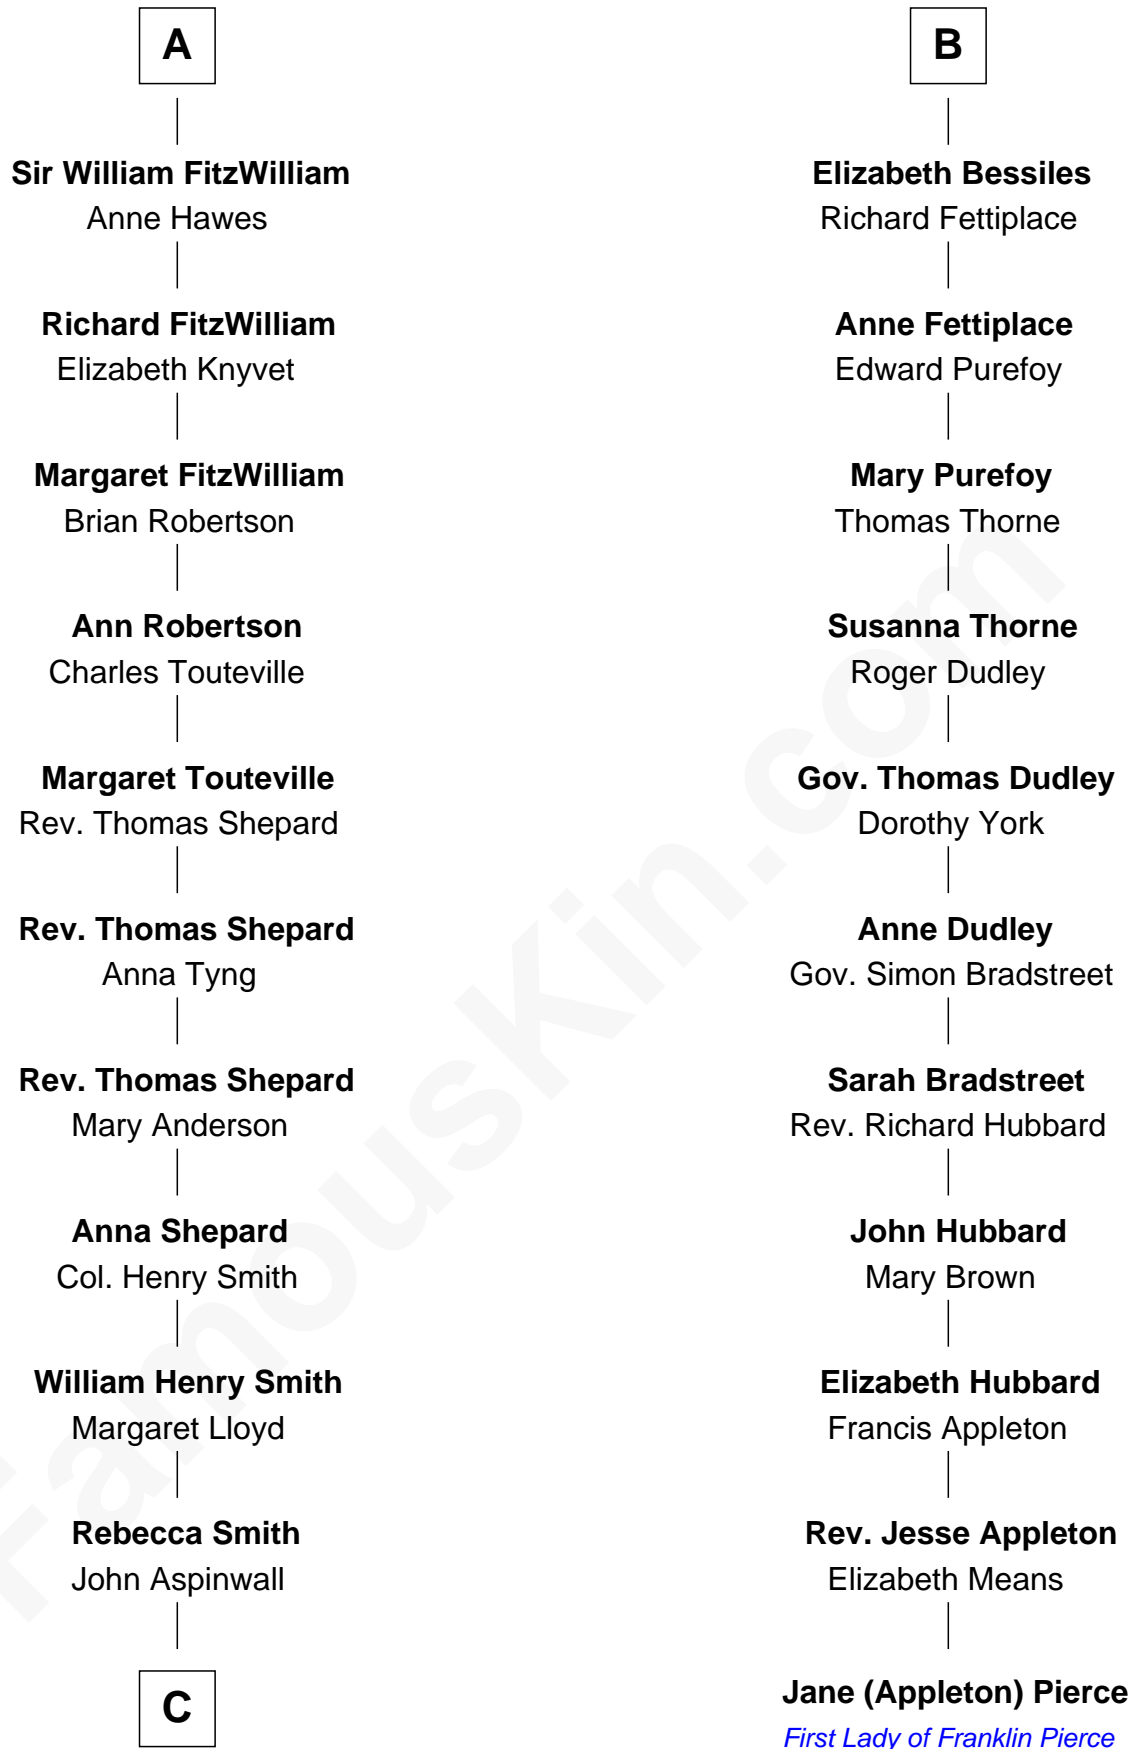

FamousKin.com
Relationship Chart of
Franklin D. Roosevelt
32nd U.S. President

17th cousin 3 times removed of

Jane (Appleton) Pierce
First Lady of President Franklin Pierce

C

John Aspinwall

Susan Howland

Mary Rebecca Aspinwall

Isaac Daniel Roosevelt

James Roosevelt

Sara Delano

Franklin D. Roosevelt

32nd U.S. President

FamousKin.com